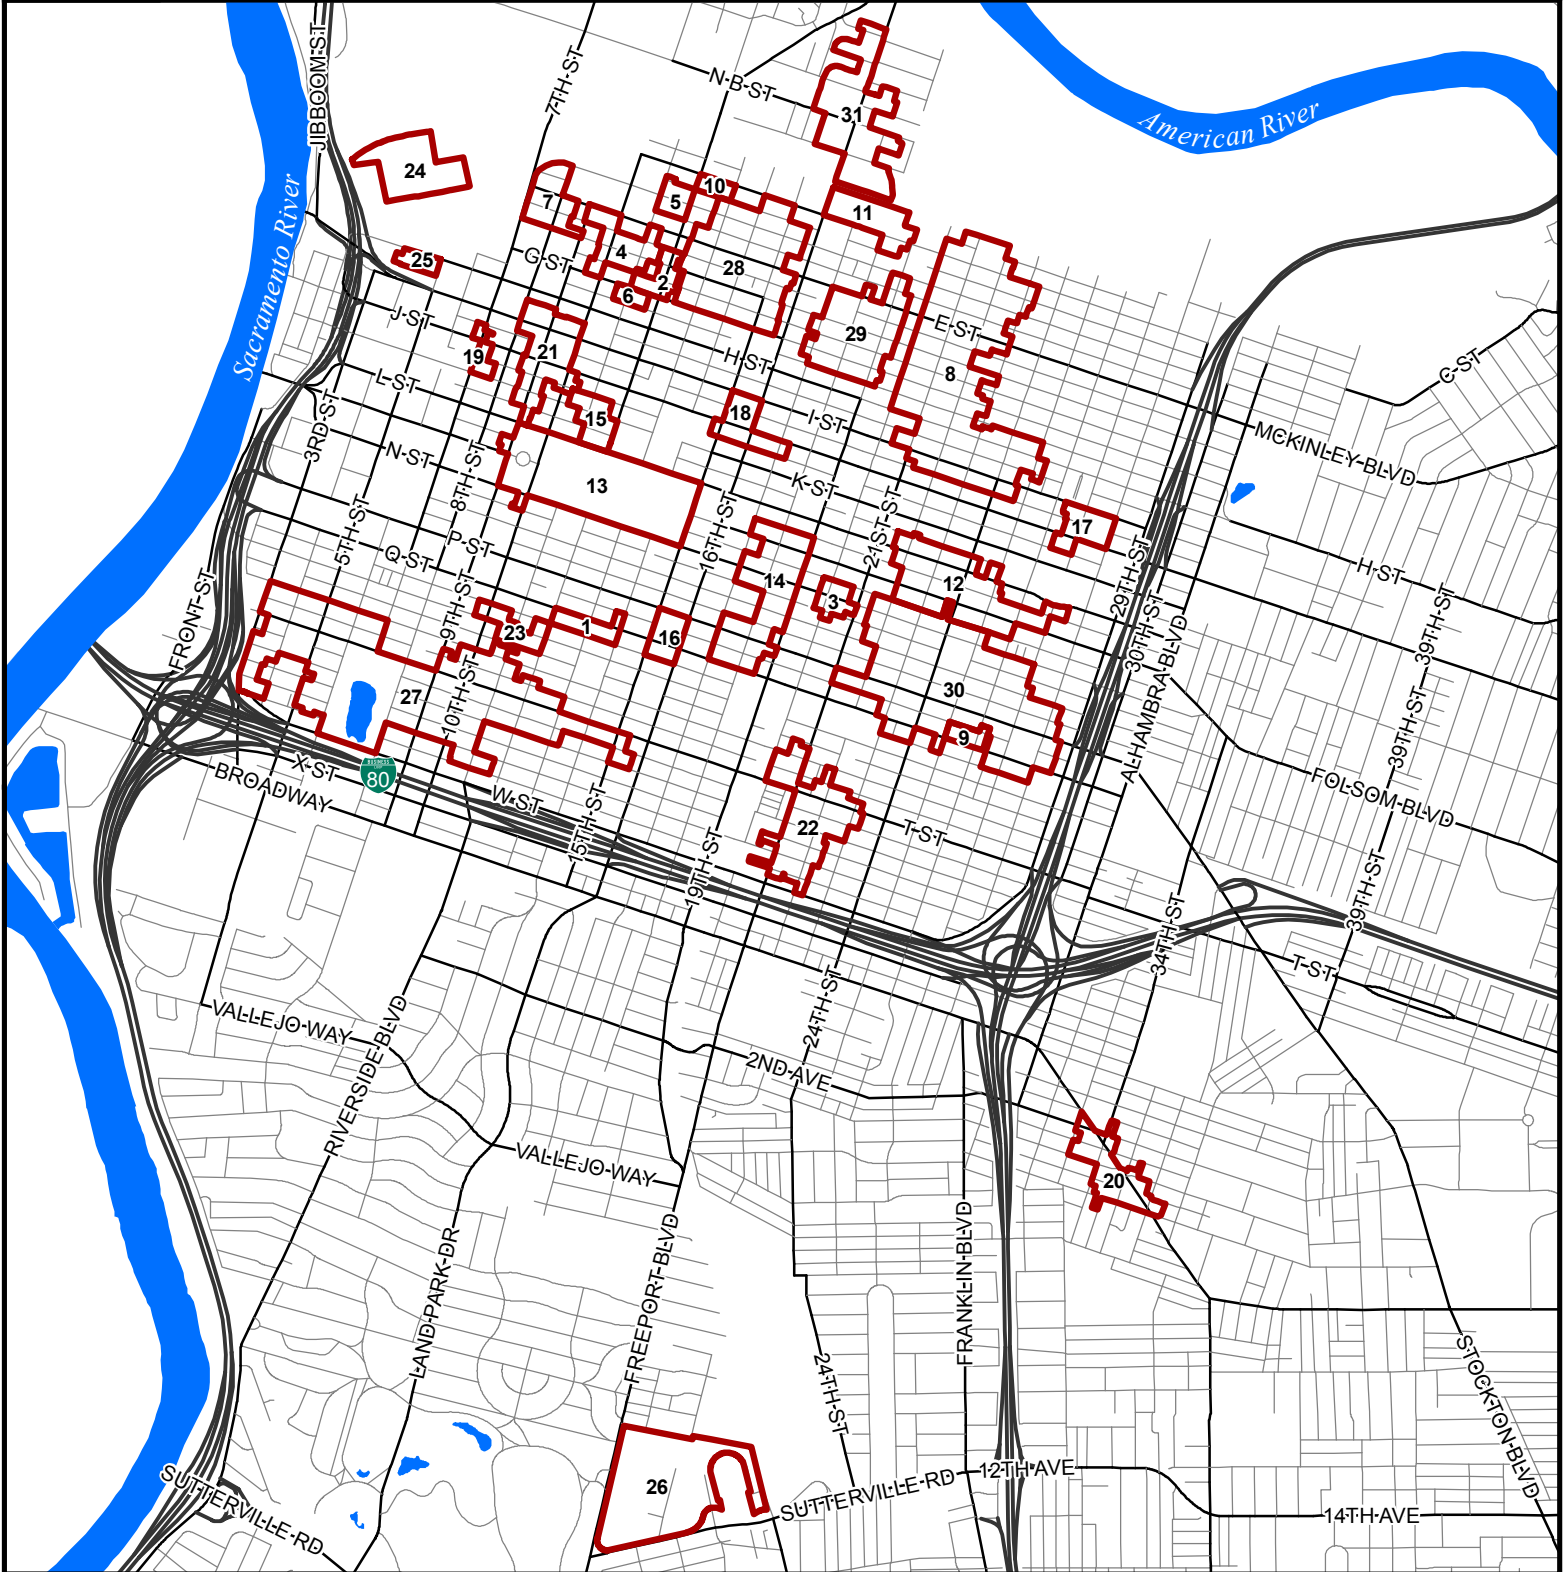

City of Sacramento Historic Districts

June 2011

Legend

 Adopted Historic Districts

Community Development Department | June 2011
 \DSD_GIS\Projects\...Historic_Districts_Survey_Areas

ID	Name	ID	Name	ID	Name
1	1200-1300 Q Street	11	C Street Industrial	21	Cesar Chavez Plaza Park/CBD
2	12th Street Commercial	12	Capital Mansions	22	Poverty Ridge
3	20th and N Street	13	Capitol	23	R Street
4	Alkali Flat Central	14	Capitol Avenue	24	Central Shops
5	Alkali Flat North	15	Cathedral Square	25	Depot
6	Alkali Flat South	16	Fremont Park	26	Sacramento City College
7	Alkali Flat West	17	Marshall Park	27	South Side
8	Boulevard Park	18	Memorial Auditorium	28	Washington
9	Bungalow Row	19	Merchant Street	29	Washington School
10	C Street Commercial	20	Oak Park	30	Winn Park
				31	North 16th Street