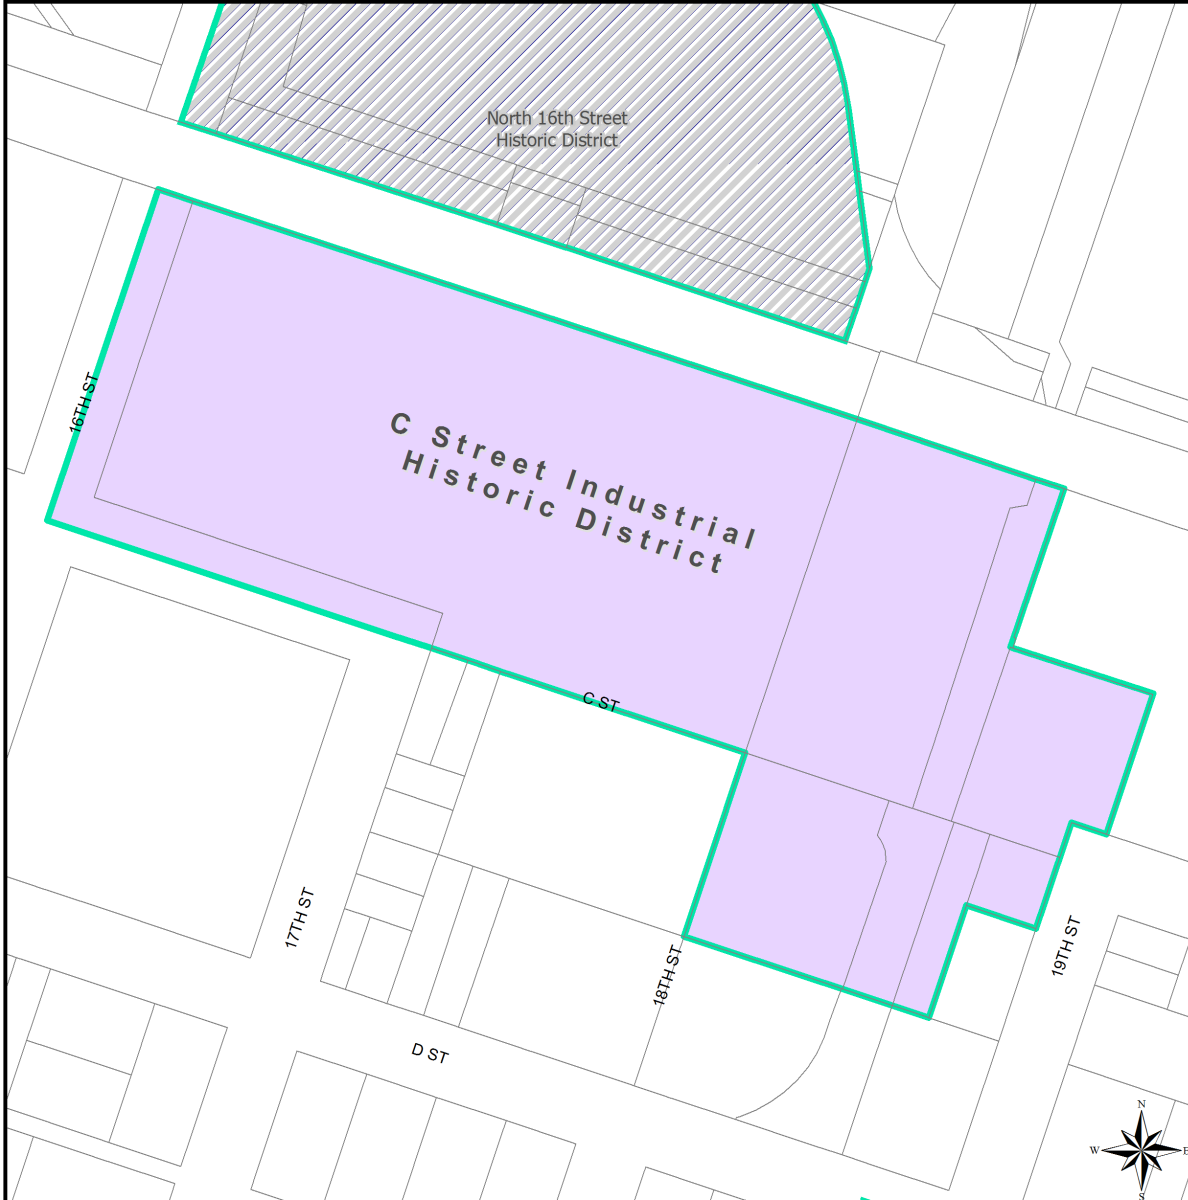

City of Sacramento Historic Resources

Geographic Information System

C Street Industrial Historic District

Ordinance # 85-076 July 30th, 1985

0 100 200
Feet

- Parcels
- C Street Industrial
- Other Historic Districts