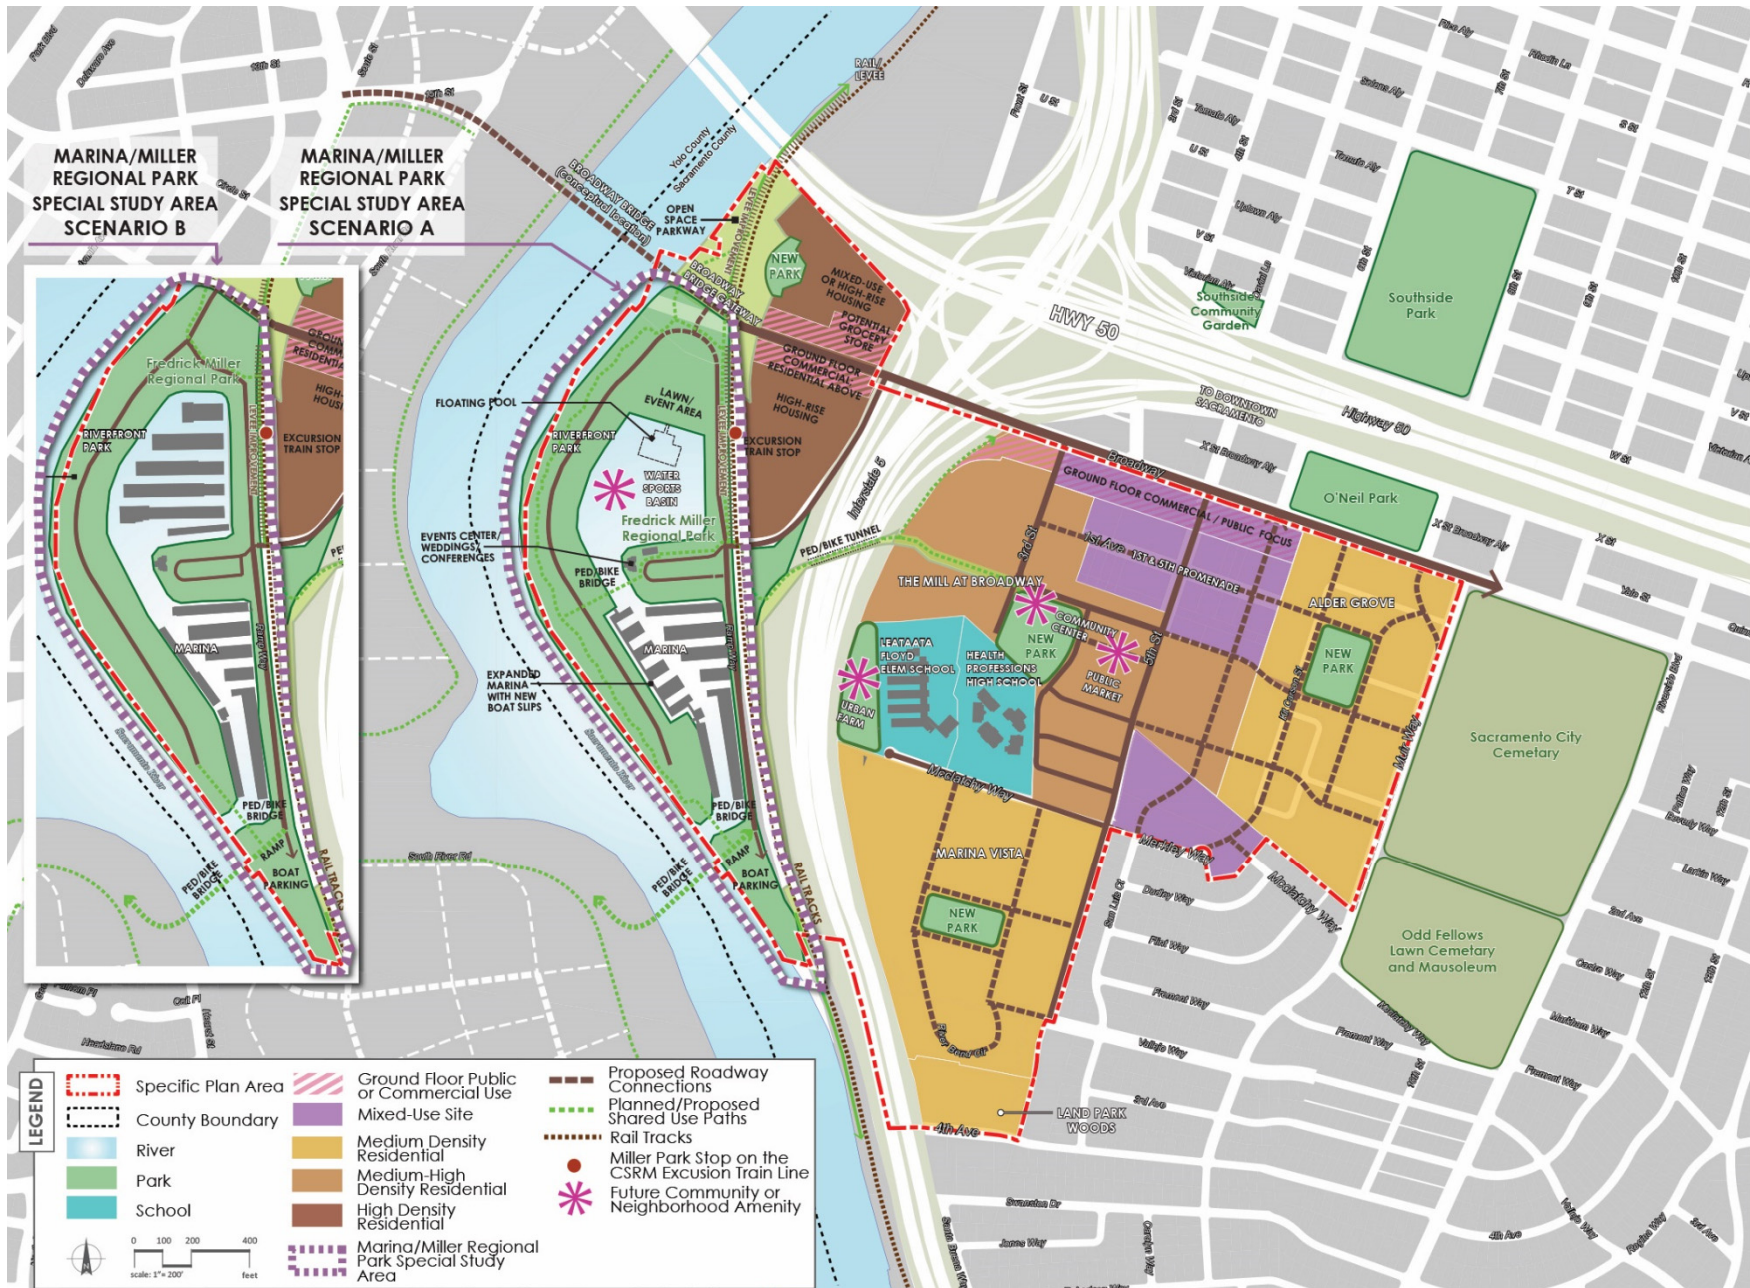

Figure 4-1: Land Use Plan Concept

Source: City of Sacramento, adapted by Ascent in 2019