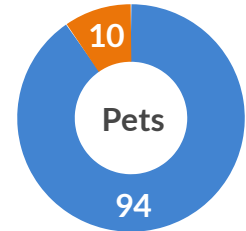

# City of Sacramento Winter Triage Shelter

Male Female

Cats Dogs

Housed\*

**43**