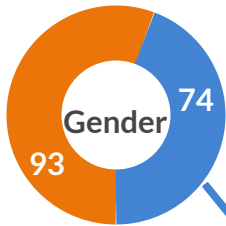

# City of Sacramento Winter Triage Shelter

Male Female

Cats Dogs

Housed\*

**43**