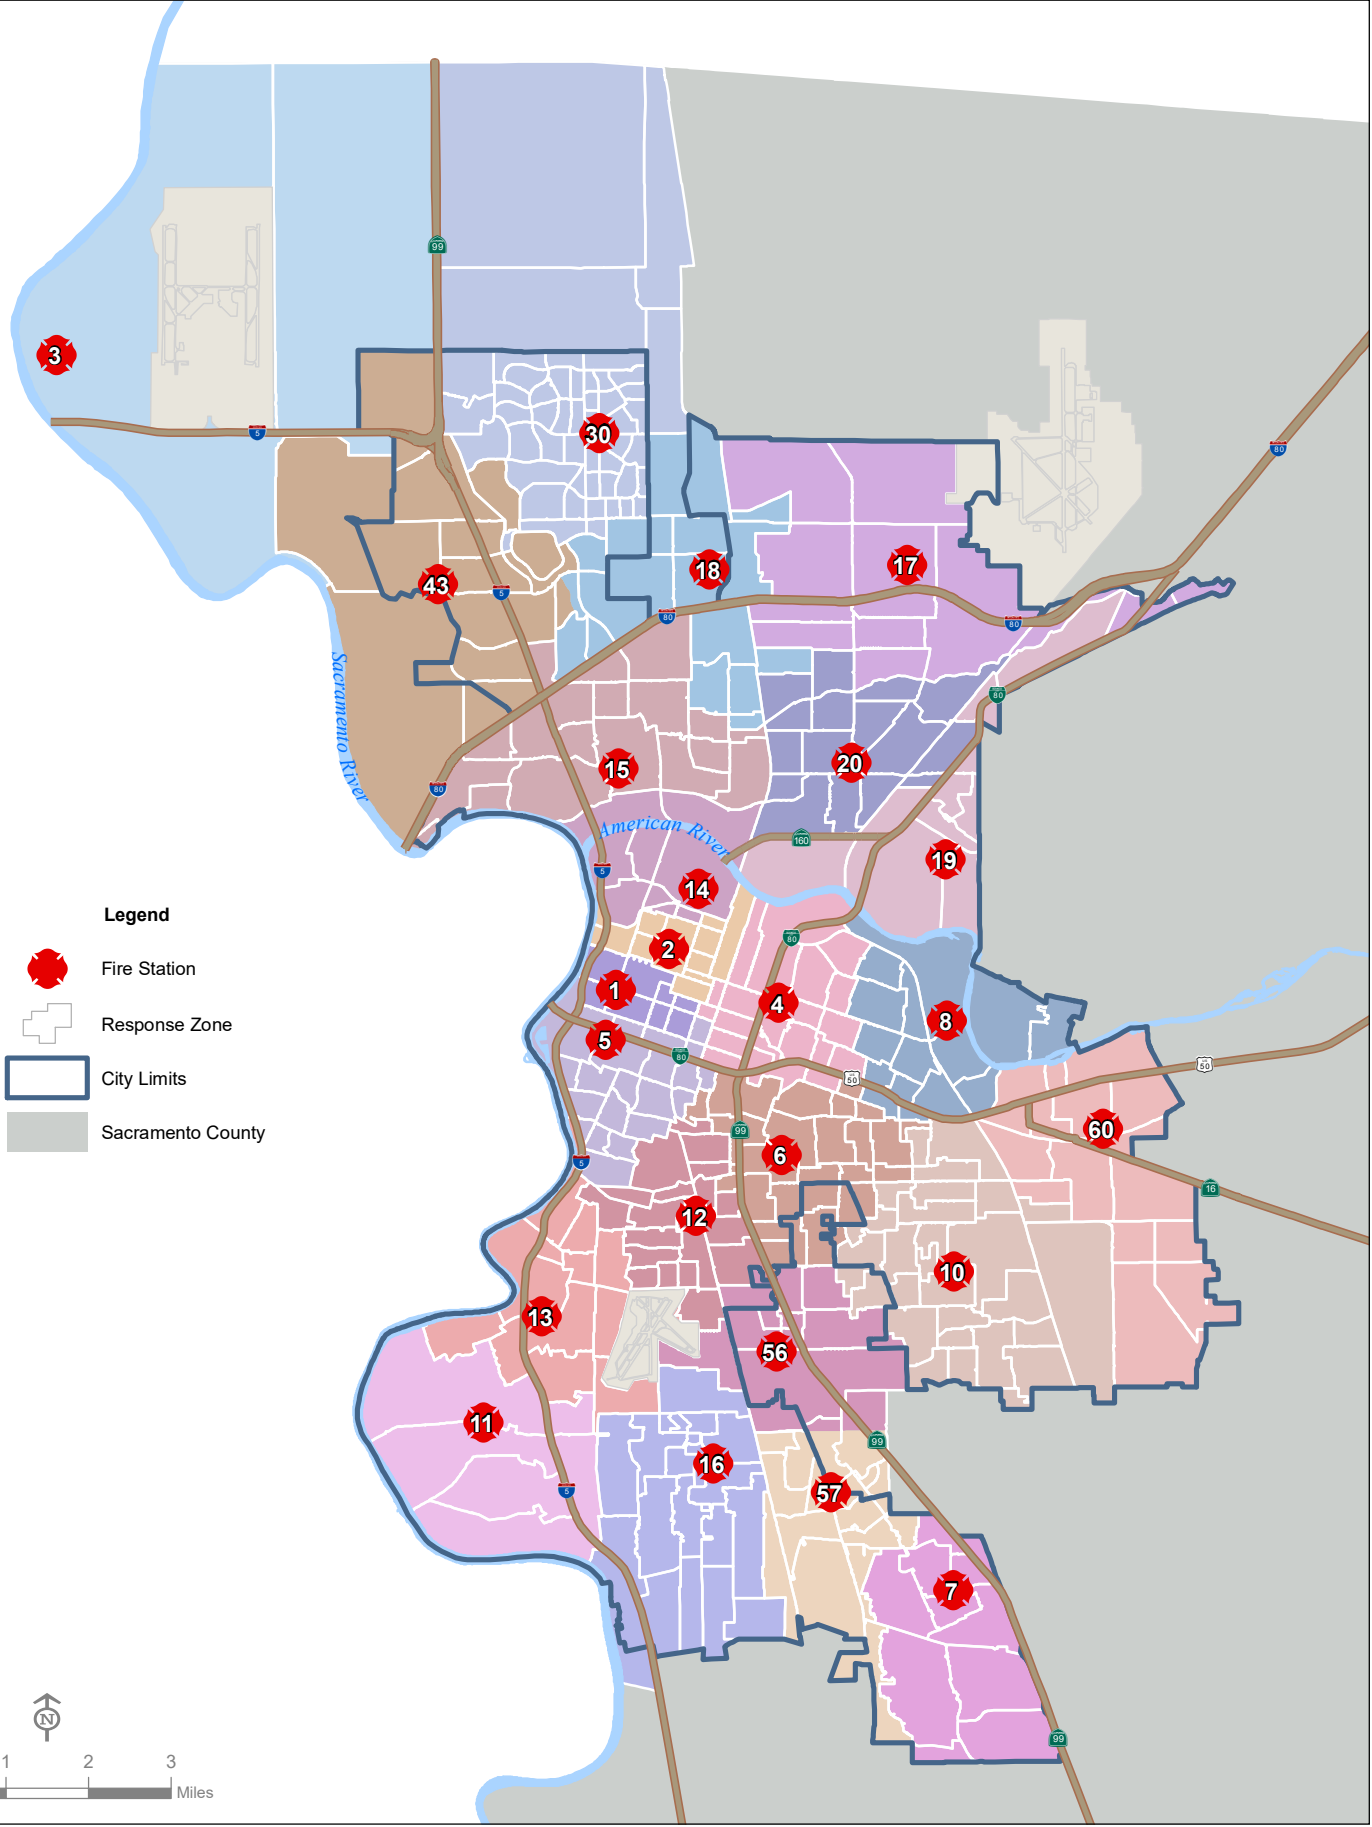

City of Sacramento Fire Department

Engine Company First-In Districts and Response Zones - BARB Configuration

Legend

- Fire Station
- Response Zone
- City Limits
- Sacramento County