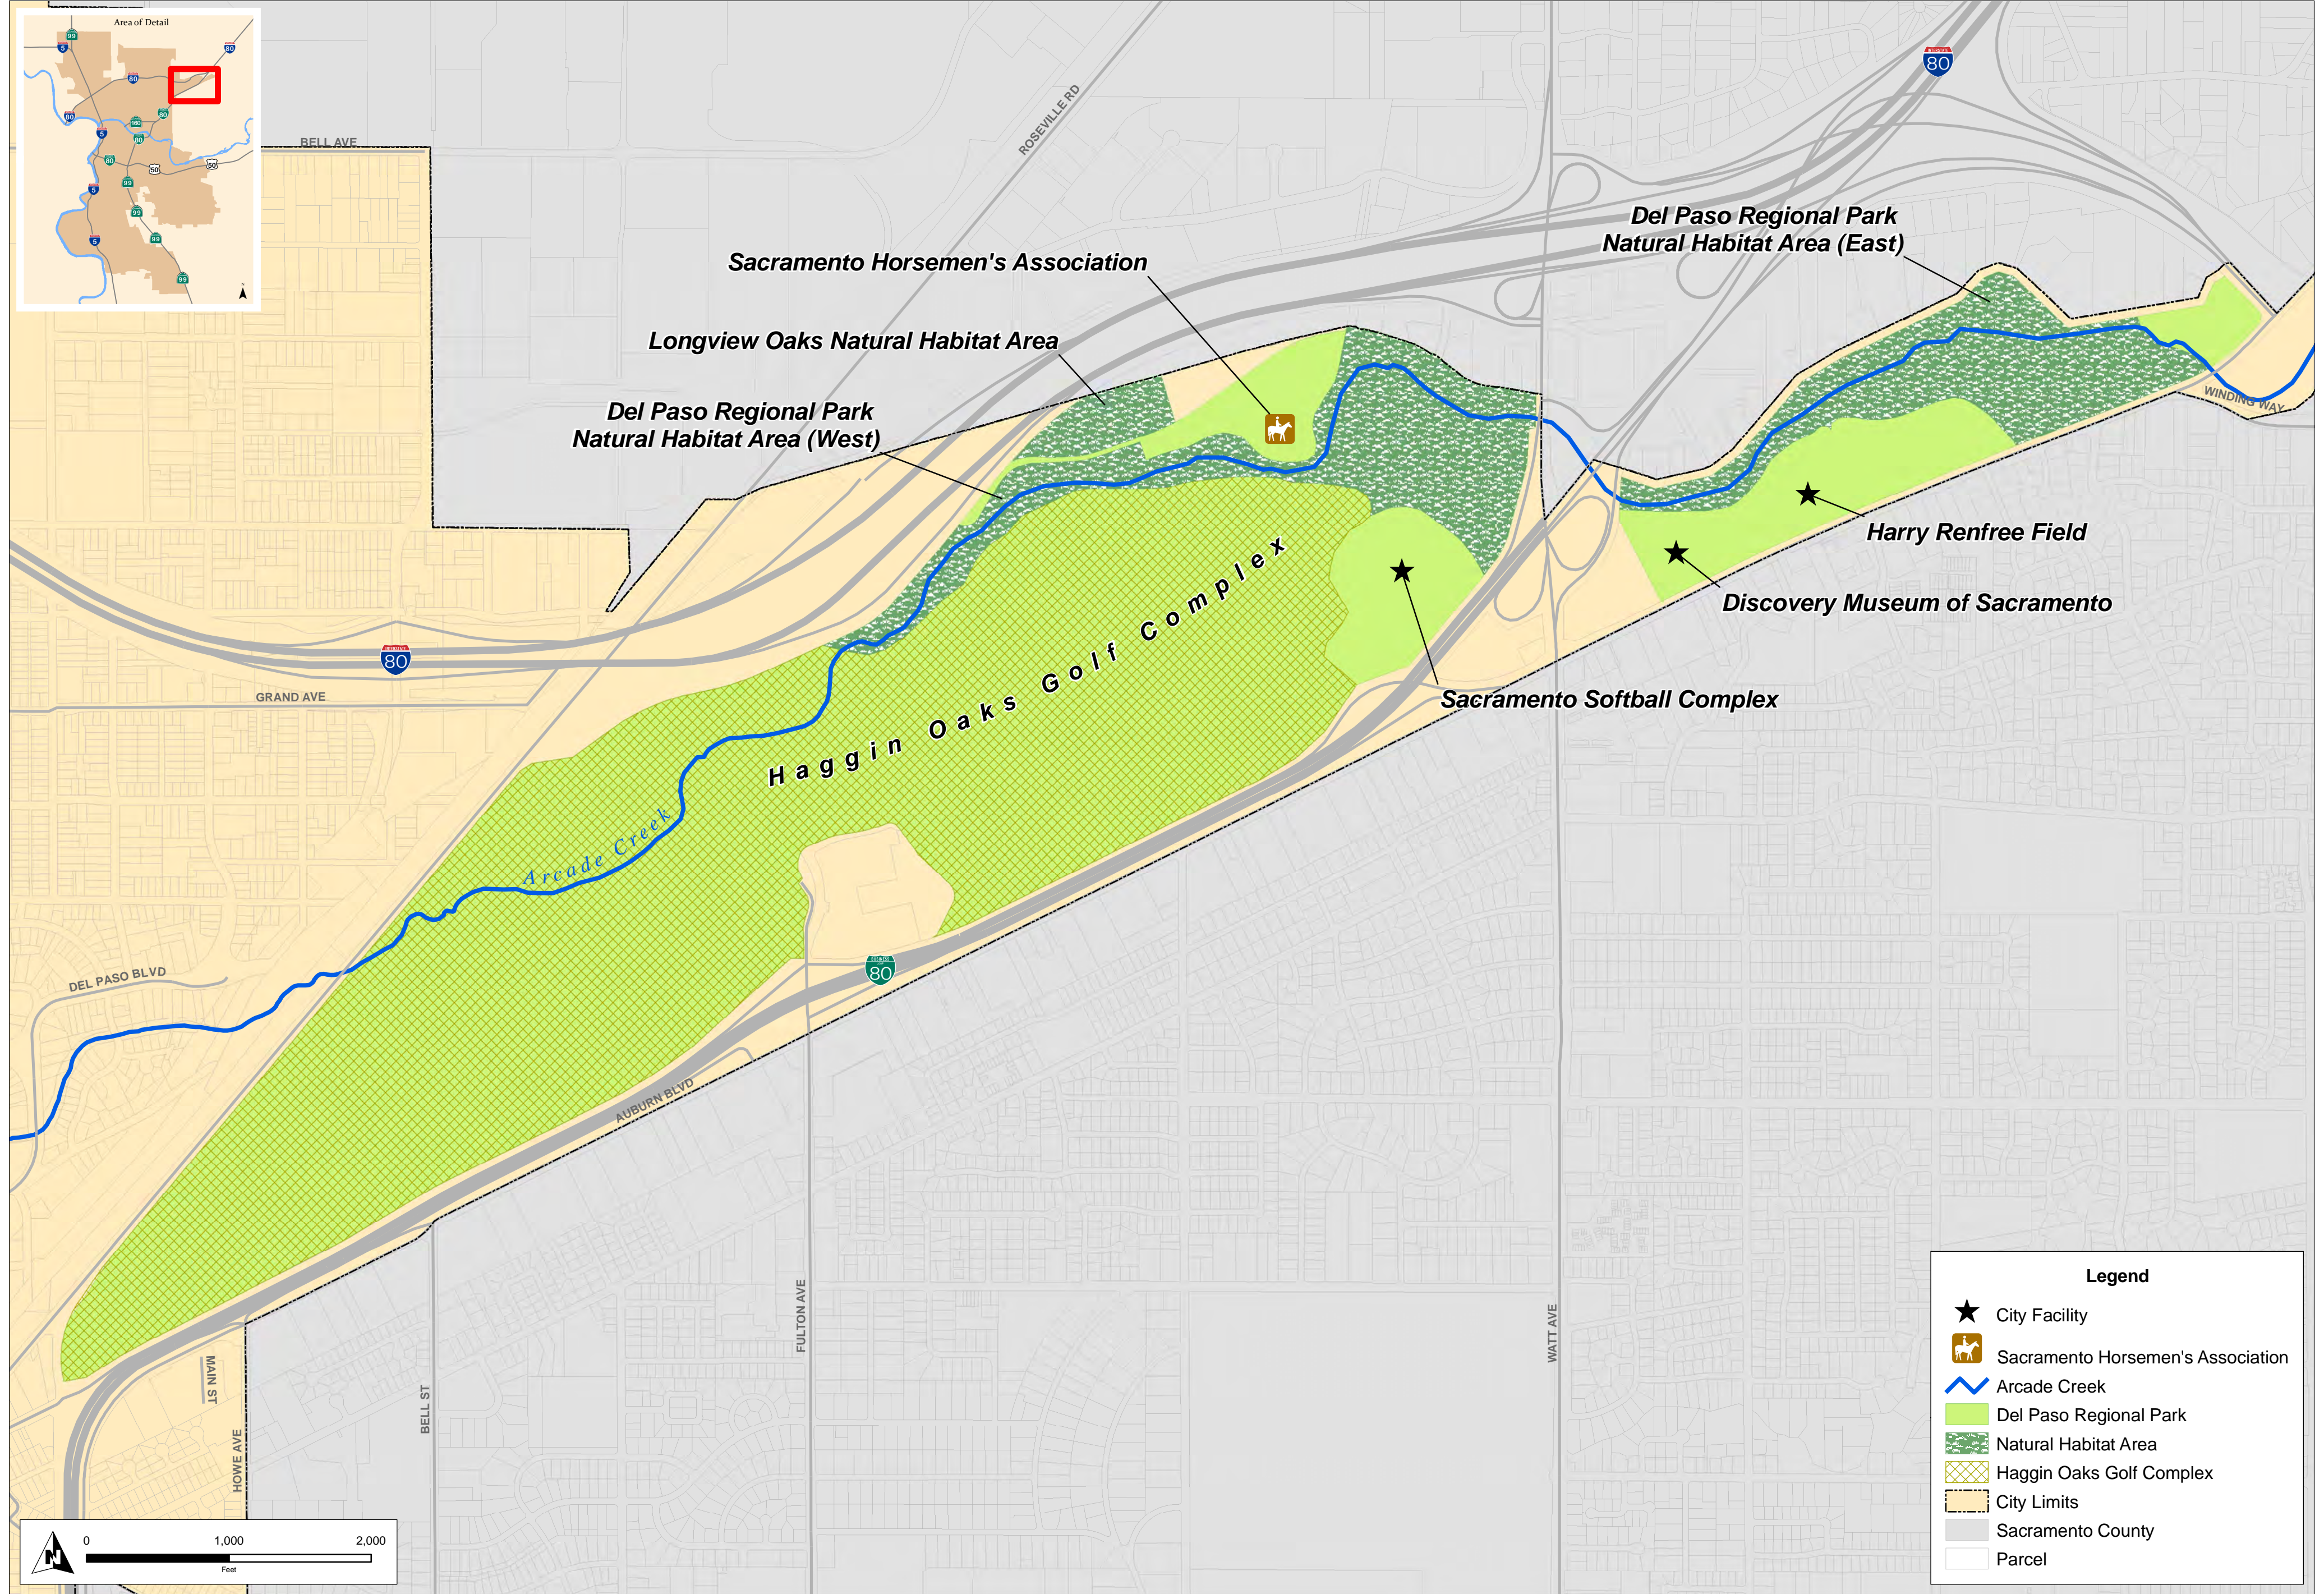

# City of Sacramento Department of Parks and Recreation Del Paso Regional Park

**Legend**

- ★ City Facility
- Sacramento Horsemen's Association
- Arcade Creek
- Del Paso Regional Park
- Natural Habitat Area
- Haggin Oaks Golf Complex
- City Limits
- Sacramento County
- Parcel