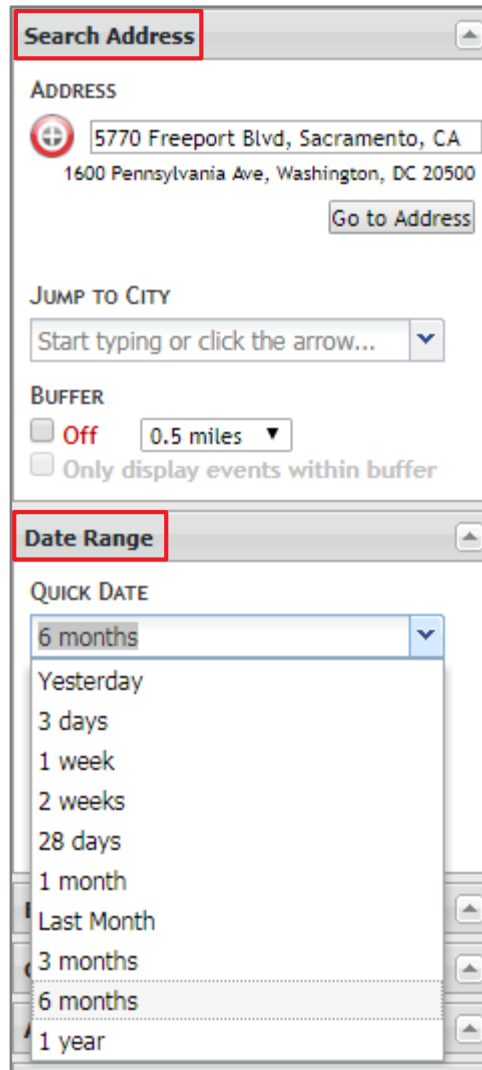

## OVERVIEW

Use the dropdown menus to:

1. Search Address
2. Select the date
3. Select the event you're interested in (for example, theft, burglary, or robbery)

## HOW TO SEARCH

1. Type a location into the ADDRESS box. The map will zoom to that location and the symbol to the left of the box will appear on the map, at the specific location you entered.
2. Choose a date range. You can use QUICK DATE to choose a predefined range or you can manually select a start and end date.
3. Select the events you want to see displayed on the map. In this example, "Theft" is selected. You can also choose to "Select All" or "Deselect All."

## SEARCH RESULTS

The map to the right has zoomed to the selected location and is showing thefts for a 6-month period of time. To see details about an event on the map, click on its icon and a box will pop up with additional information on that event.

## DATA GRID

The data grid contains details about each event on the map. To see the data grid, select “Data Grid” from the menu located toward the top of the screen.

<input type="button" value="Map"/> <input checked="" type="button" value="Data Grid"/> <input type="button" value="Analytics"/> <input type="button" value="Metadata"/>			
<input checked="" type="button" value="Events"/> <input type="button" value="Offenders"/>			
Class	Incident	Crime	Date / Time
	SA2018146614	484 PC PETTY THEFT	May 16, 2018 8:54 AM
	SA2018146608	484 PETTY THEFT/LICENSE PLATE	May 16, 2018 7:00 AM
	SA2018146396	484 PETTY THEFT/LICENSE PLATE	May 16, 2018 6:00 AM
	SA2018147008	484 PETTY THEFT/LICENSE PLATE	May 15, 2018 7:30 PM
	SA2018145924	484G PC THEFT BY CREDIT CARD	May 15, 2018 5:48 PM
	SA2018144906	484 PETTY THEFT/LICENSE PLATE	May 14, 2018 8:45 PM