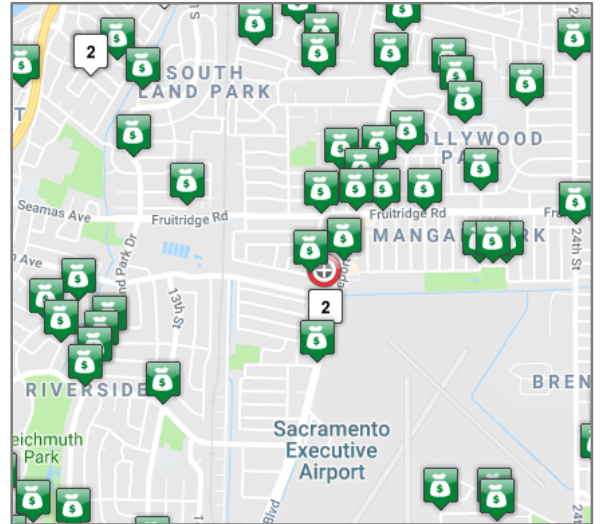

## HOW TO SEARCH

1. Type a location into the ADDRESS box. The map will zoom to that location and the symbol to the left of the box will appear on the map, at the specific location you entered.
2. Choose a date range. You can use QUICK DATE to choose a predefined range or you can manually select a start and end date.
3. Select the events you want to see displayed on the map. In this example, "Theft" is selected. You can also choose to "Select All" or "Deselect All."

## SEARCH RESULTS

The map to the right has zoomed to the selected location and is showing thefts for a 6-month period of time. To see details about an event on the map, click on its icon and a box will pop up with additional information on that event.

## HOW TO USE THE BUFFER

1. Check the “On” box.
2. Choose the buffer size from the dropdown box.
3. Check the “Only display events within buffer” box.

**Search Address**

ADDRESS

1600 Pennsylvania Ave, Washington, DC 20500

JUMP TO CITY

**BUFFER**

On

Only display events within buffer

**Results:** The address, date range, and event type were selected in the previous process. With the buffer turned on, you can now see the past 6 months’ thefts that occurred within 0.5 miles of the location.