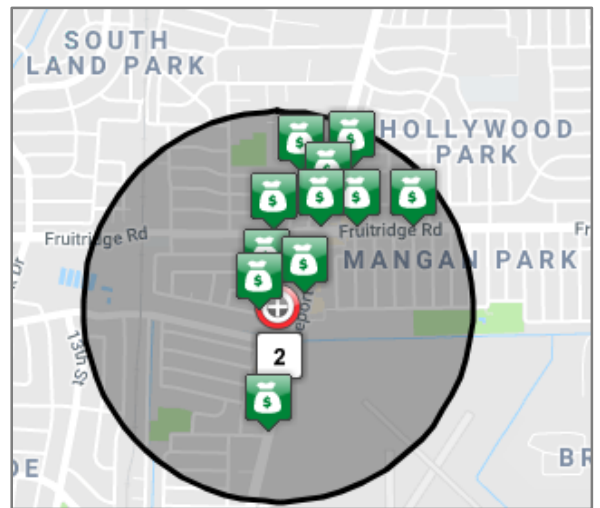

## HOW TO SEARCH

1. Type a location into the ADDRESS box. The map will zoom to that location and the symbol to the left of the box will appear on the map, at the specific location you entered.
2. Choose a date range. You can use QUICK DATE to choose a predefined range or you can manually select a start and end date.
3. Select the events you want to see displayed on the map. In this example, "Theft" is selected. You can also choose to "Select All" or "Deselect All."

## SEARCH RESULTS

The map to the right has zoomed to the selected location and is showing thefts for a 6-month period of time. To see details about an event on the map, click on its icon and a box will pop up with additional information on that event.

## HOW TO USE THE BUFFER

1. Check the “On” box.
2. Choose the buffer size from the dropdown box.
3. Check the “Only display events within buffer” box.

**Search Address**

ADDRESS

1600 Pennsylvania Ave, Washington, DC 20500

JUMP TO CITY

**BUFFER**

On

Only display events within buffer

**Results:** The address, date range, and event type were selected in the previous process. With the buffer turned on, you can now see the past 6 months’ thefts that occurred within 0.5 miles of the location.