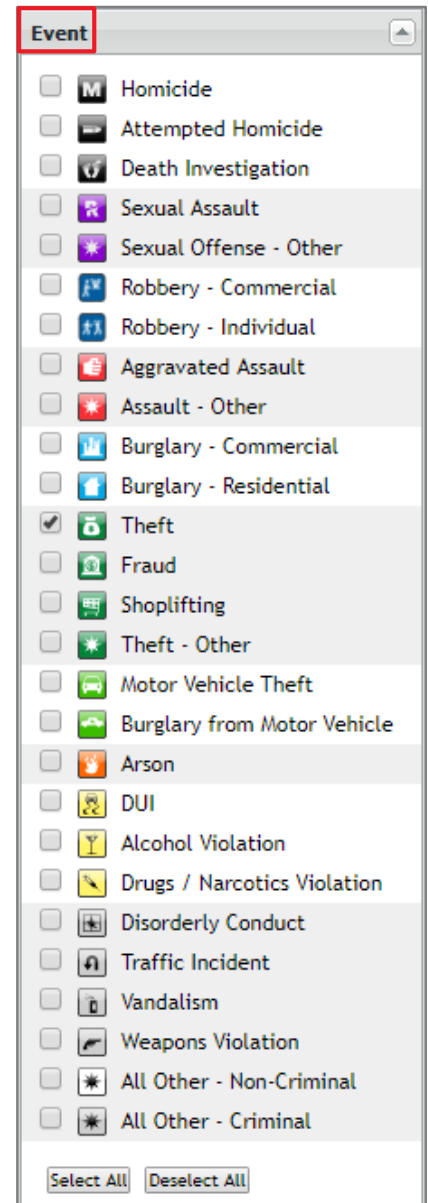

## OVERVIEW

Use the dropdown menus to:

1. Search Address
2. Select the date
3. Select the event you're interested in (for example, theft, burglary, or robbery)

### Additional options:

- **Offenders:** see a map of known sex offenders
- **Analytic Layers:** see a density map of events
- **Agency layers:** show borders around chosen neighborhoods, beats, etc.

## HOW TO SEARCH

1. Type a location into the ADDRESS box. The map will zoom to that location and the symbol to the left of the box will appear on the map, at the specific location you entered.
2. Choose a date range. You can use QUICK DATE to choose a predefined range or you can manually select a start and end date.
3. Select the events you want to see displayed on the map. In this example, "Theft" is selected. You can also choose to "Select All" or "Deselect All."

## SEARCH RESULTS

The map to the right has zoomed to the selected location and is showing thefts for a 6-month period of time. To see details about an event on the map, click on its icon and a box will pop up with additional information on that event.