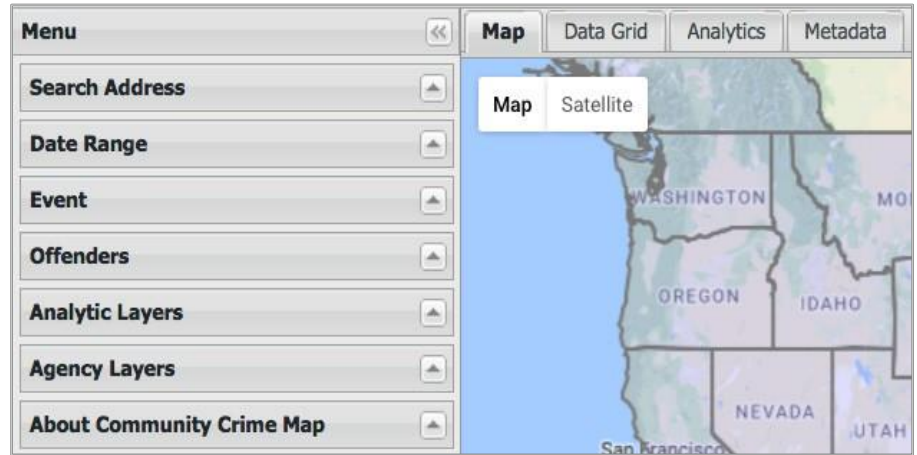

## OVERVIEW

Use the dropdown menus to:

1. Search Address
2. Select the date
3. Select the event you're interested in (for example, theft, burglary, or robbery)

### Additional options:

- **Offenders:** see a map of known sex offenders
- **Analytic Layers:** see a density map of events
- **Agency layers:** show borders around chosen neighborhoods, beats, etc.

## HOW TO SEARCH

1. Type a location into the ADDRESS box. The map will zoom to that location and the symbol to the left of the box will appear on the map, at the specific location you entered.
2. Choose a date range. You can use QUICK DATE to choose a predefined range or you can manually select a start and end date.
3. Select the events you want to see displayed on the map. In this example, "Theft" is selected. You can also choose to "Select All" or "Deselect All."

## SEARCH RESULTS

The map to the right has zoomed to the selected location and is showing thefts for a 6-month period of time. To see details about an event on the map, click on its icon and a box will pop up with additional information on that event.