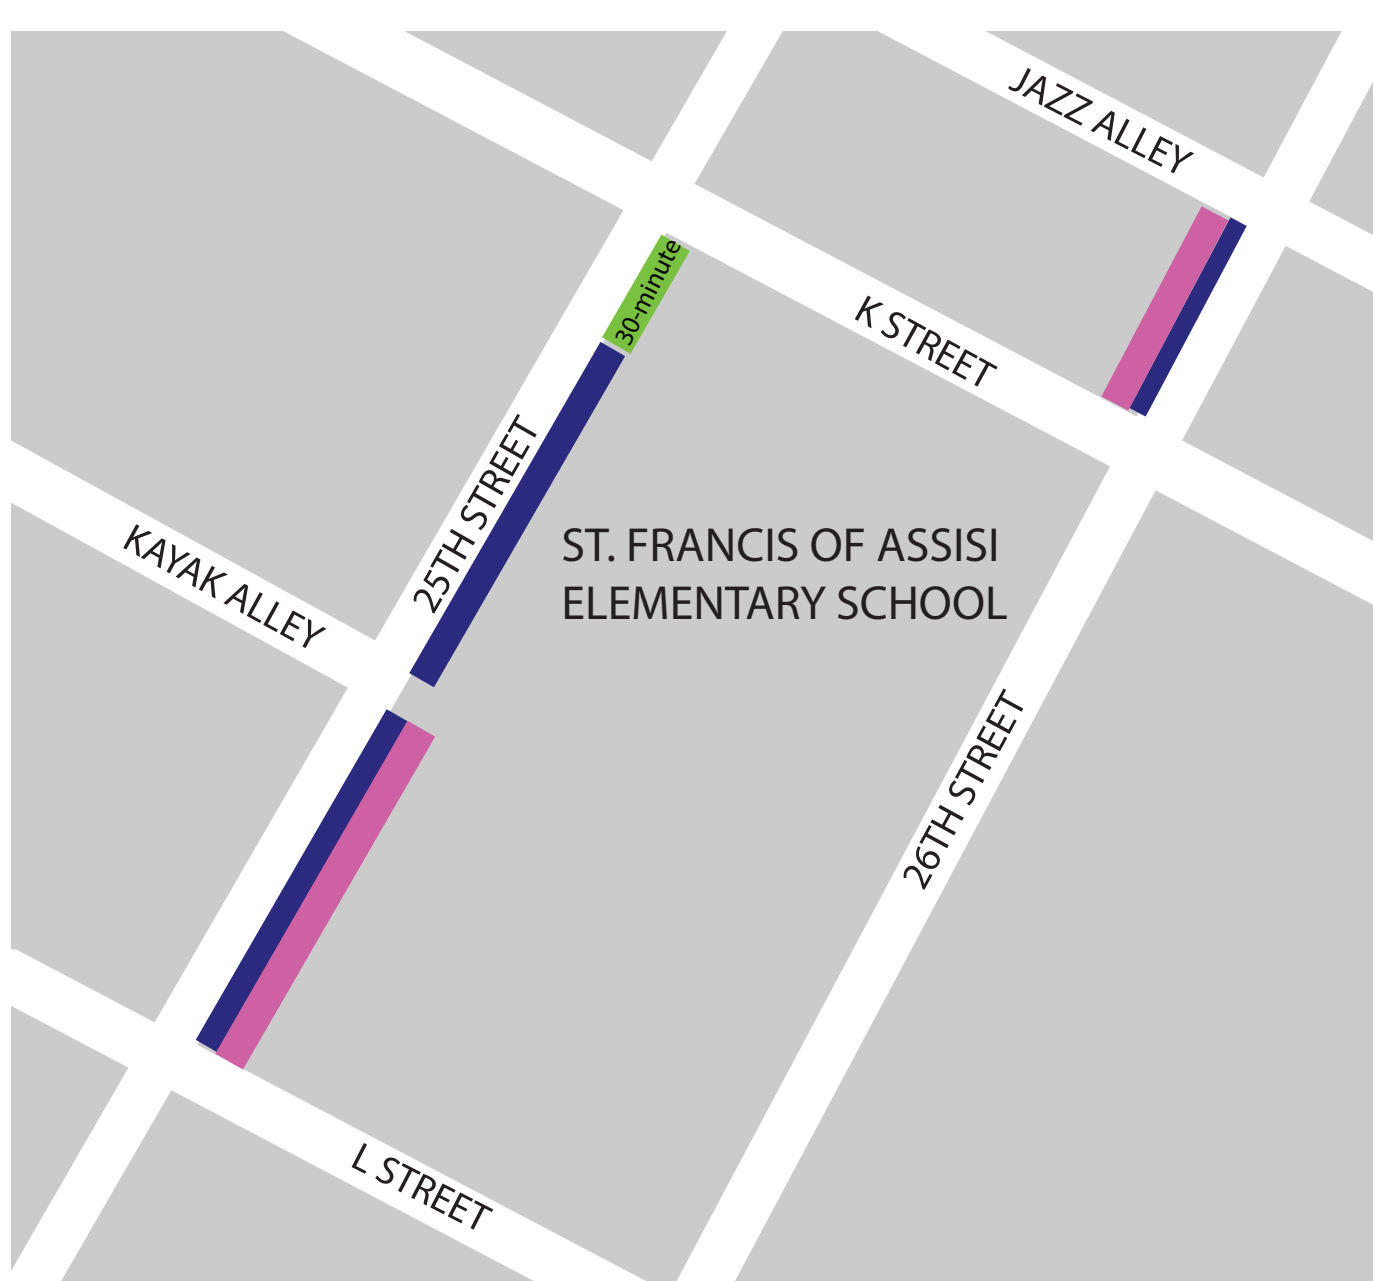

## PILOT REGULATIONS

The following regulations apply only to parking spaces on these street sections (map on reverse):

25th Street (east side) between L Street to Kayak Alley

26th Street (west side) between K Street to Jazz Alley

25th Street (east side) between Kayak Alley to K Street:

Educational Institutional Permit Parking  
Monday - Friday, 7 a.m. - 4 p.m.

Unrestricted Parking  
Monday - Friday, 4 p.m. - 7 a.m.  
Saturday & Sunday