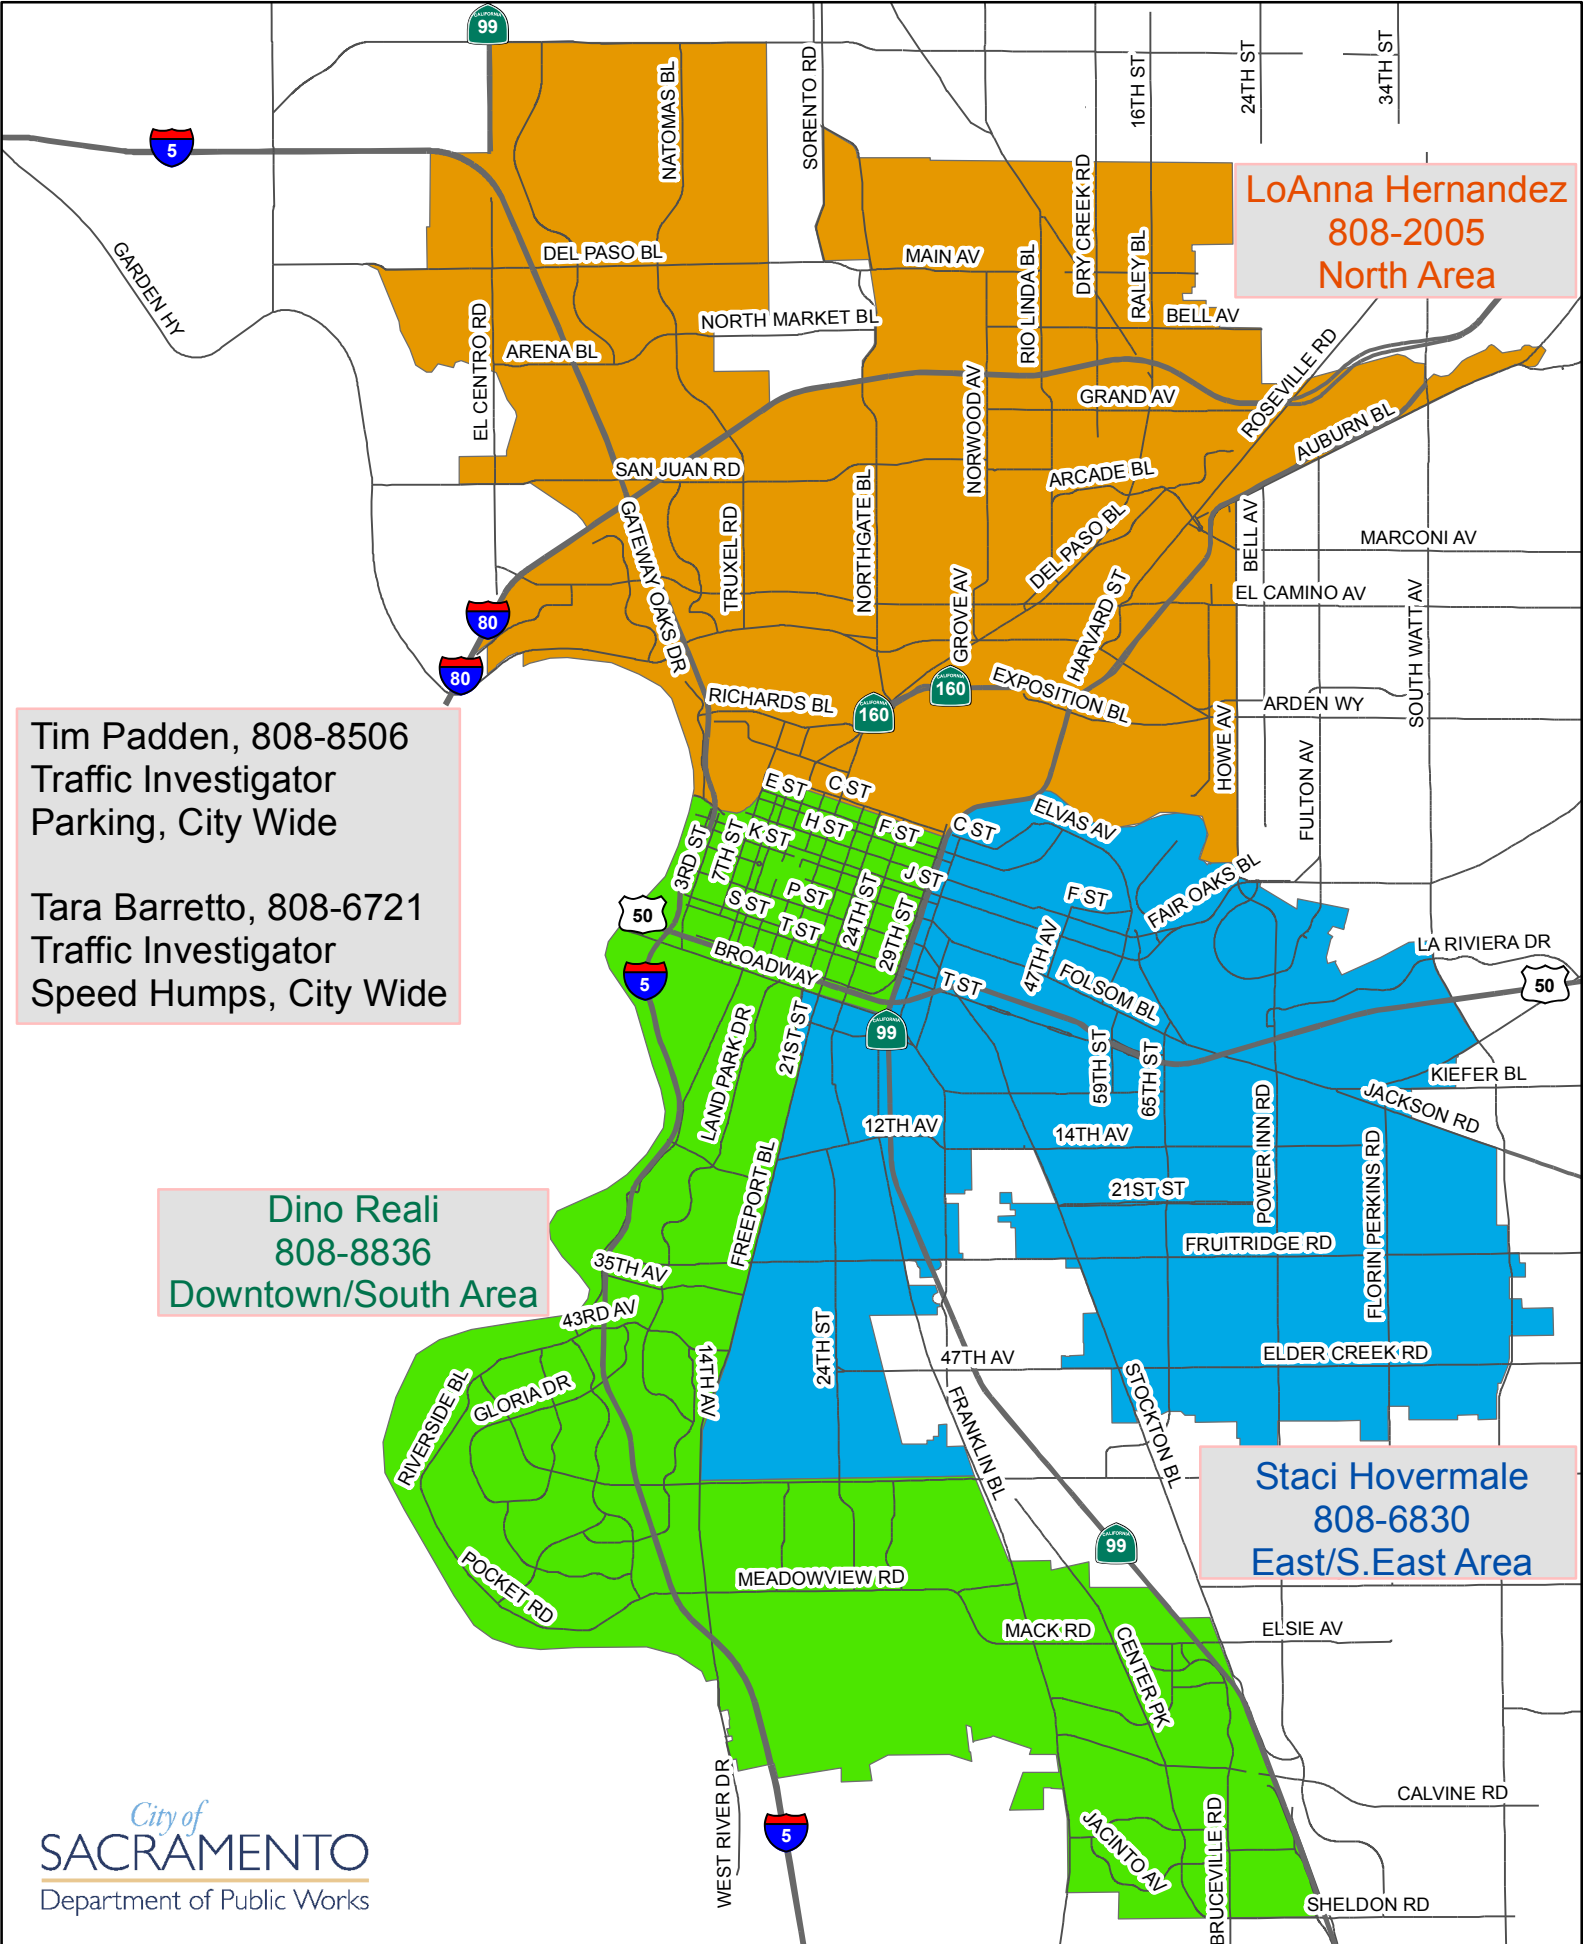

TRAFFIC INVESTIGATION TEAM

TRAFFIC INVESTIGATOR AREAS

LoAnna Hernandez
808-2005
North Area

Tim Padden, 808-8506
Traffic Investigator
Parking, City Wide

Tara Barretto, 808-6721
Traffic Investigator
Speed Humps, City Wide

Dino Reali
808-8836
Downtown/South Area

Staci Hovermale
808-6830
East/S.E. Area