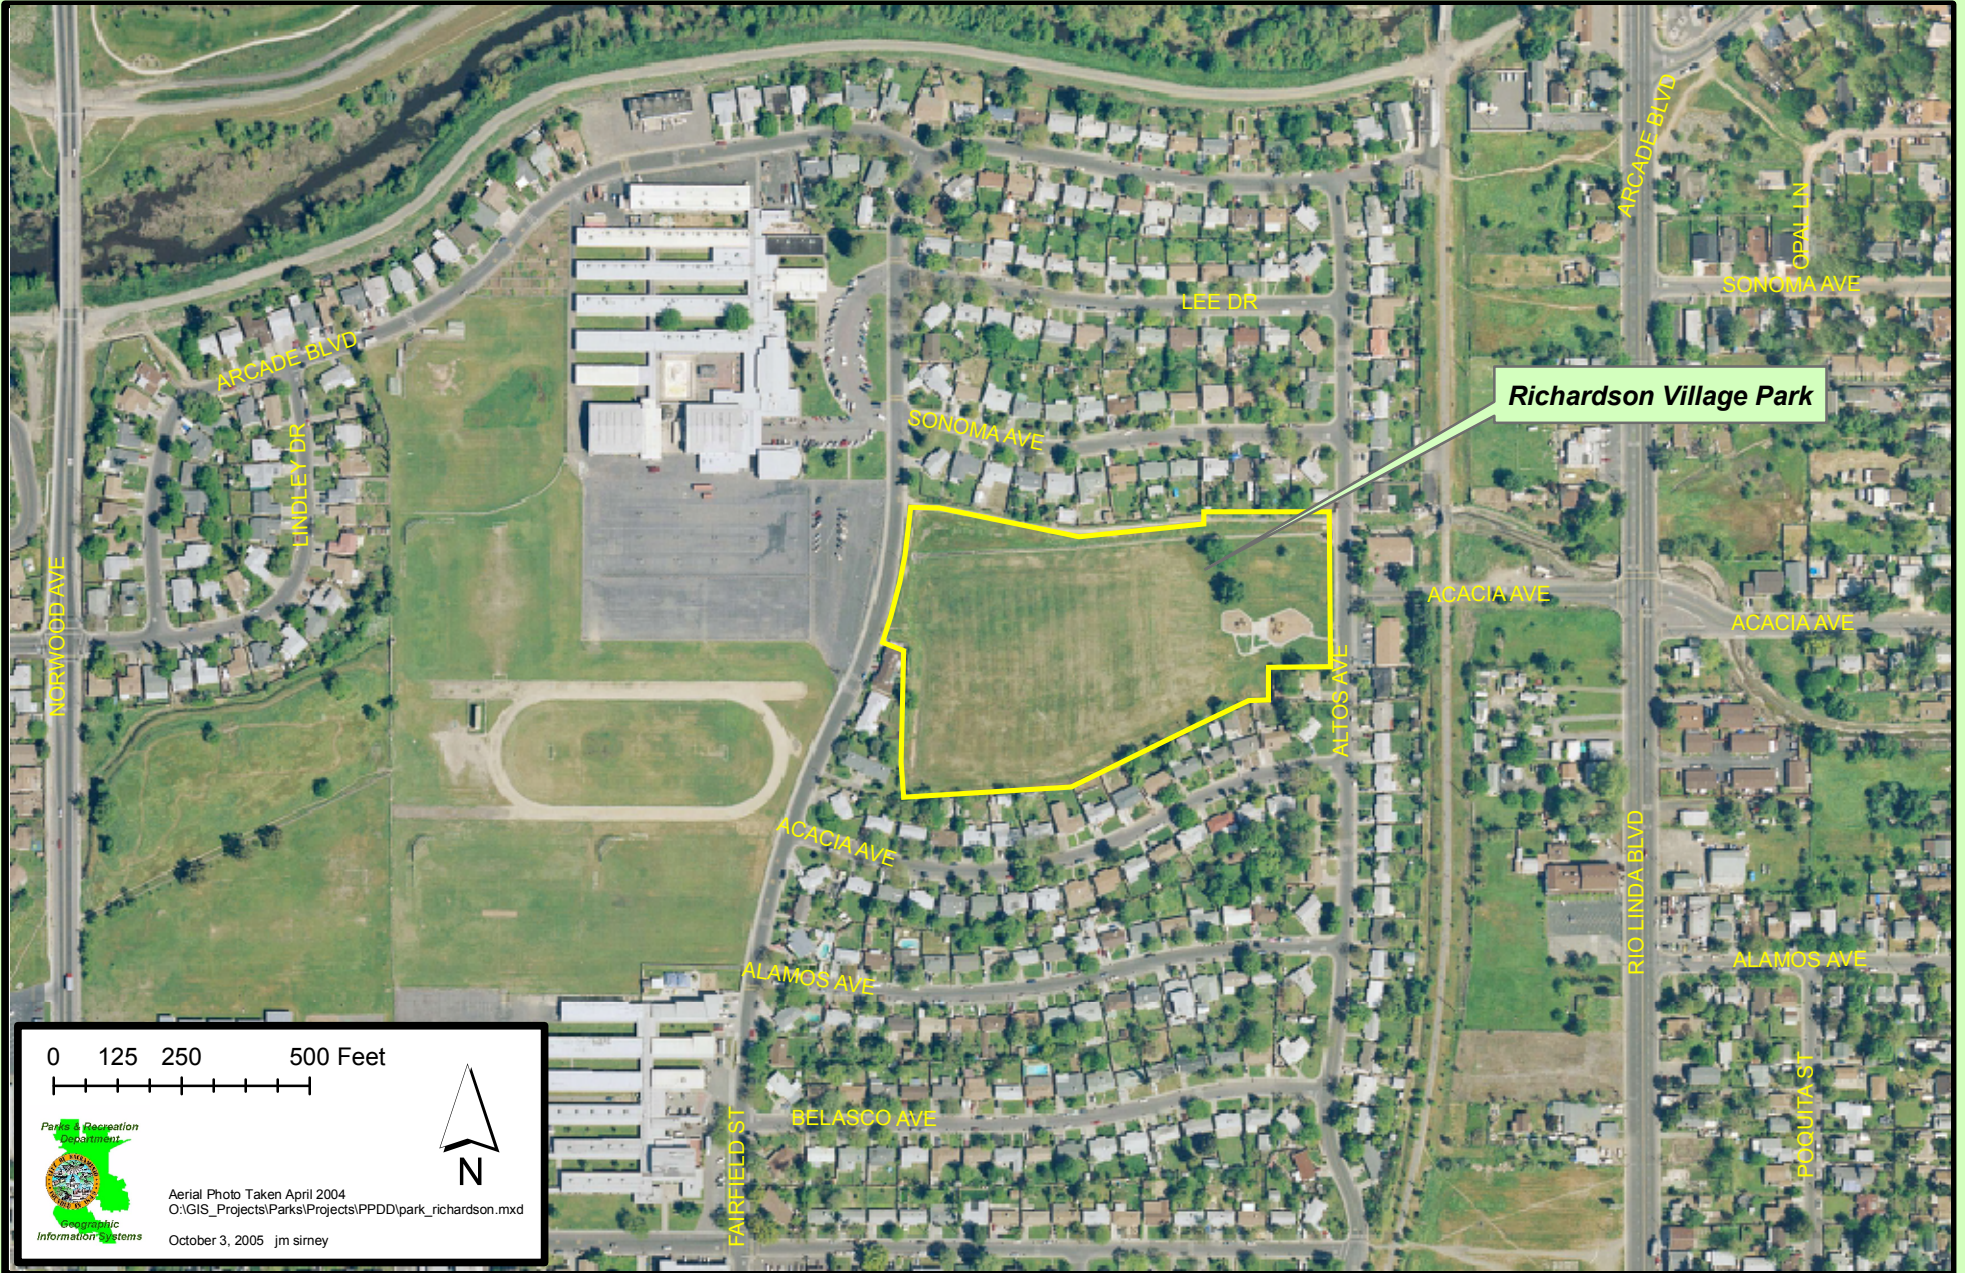

City of Sacramento Department of Parks and Recreation Richardson Village Park

0 125 250 500 Feet

Aerial Photo Taken April 2004
O:\GIS_Projects\Parks\Projects\PPDD\park_richardson.mxd
October 3, 2005 jm sirney