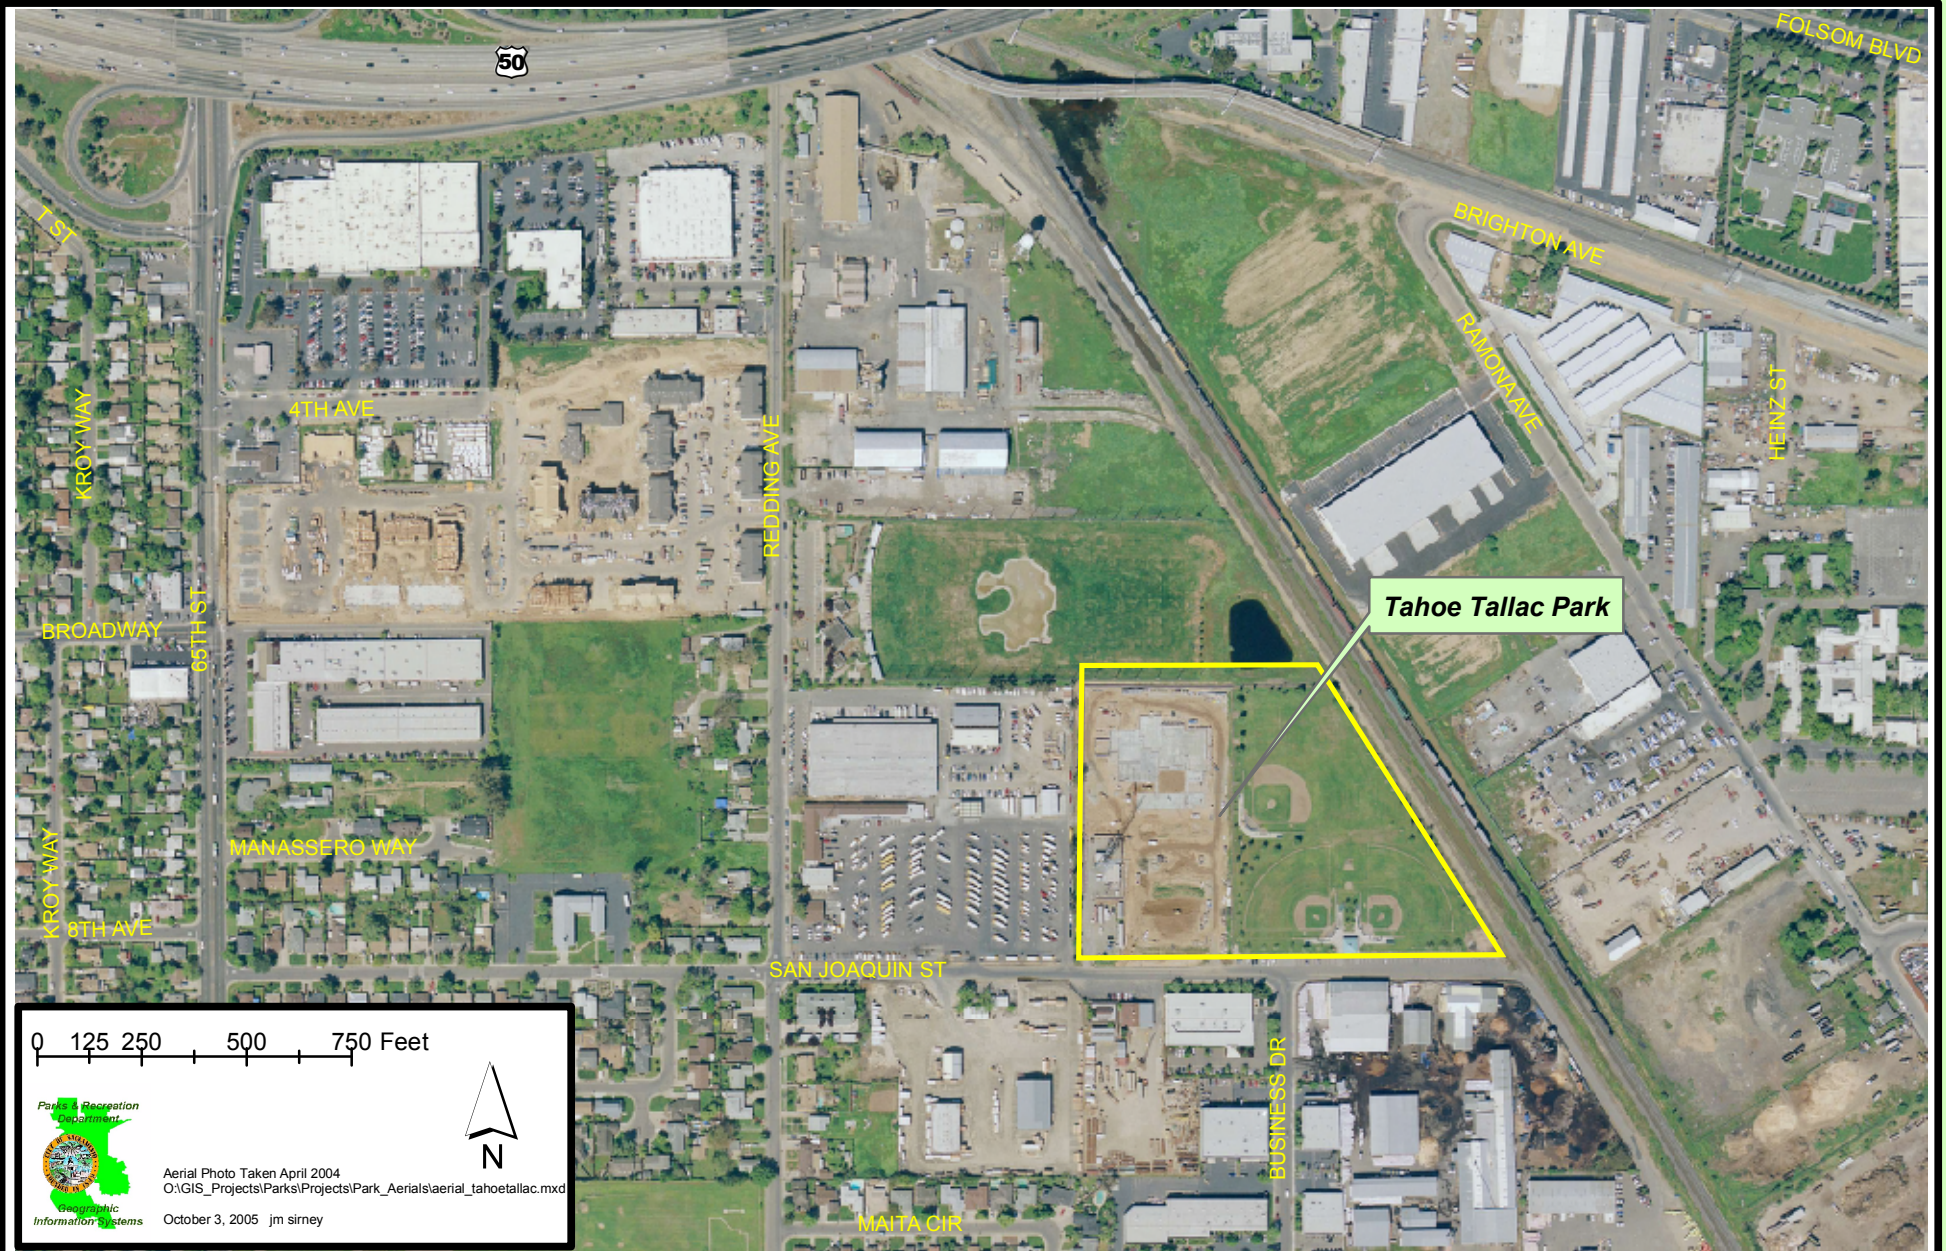

City of Sacramento Department of Parks and Recreation Tahoe Tallac Park

0 125 250 500 750 Feet

Aerial Photo Taken April 2004
O:\GIS_Projects\Parks\Projects\Park_Aerials\Aerial_tahoetallac.mxd
October 3, 2005 jm sirney