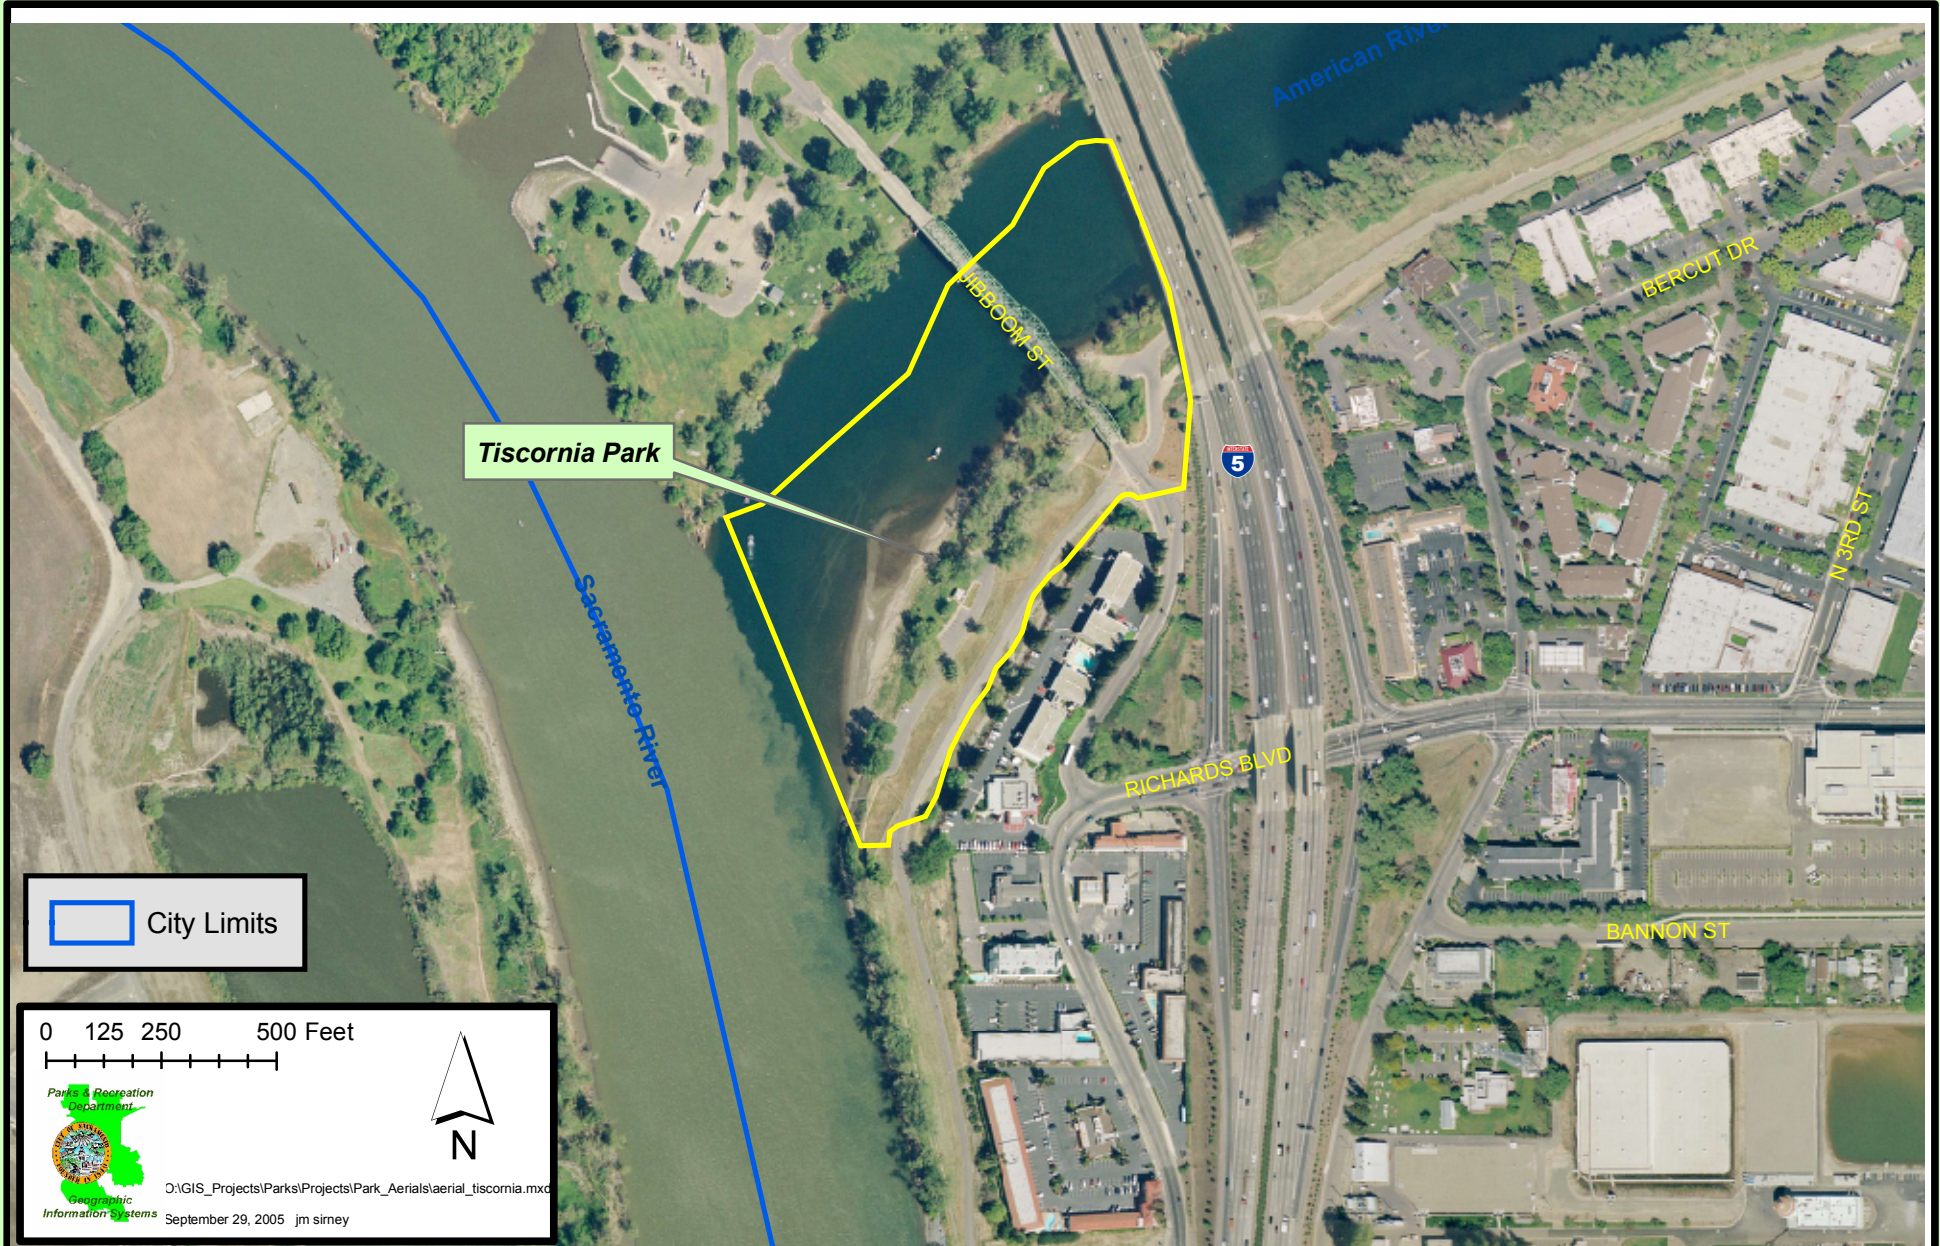

City of Sacramento Department of Parks and Recreation Tiscornia Park

City Limits

0 125 250 500 Feet

D:\GIS_Projects\Parks\Projects\Park_Aerials\Aerial_tiscornia.mxd
September 29, 2005 jm sinney