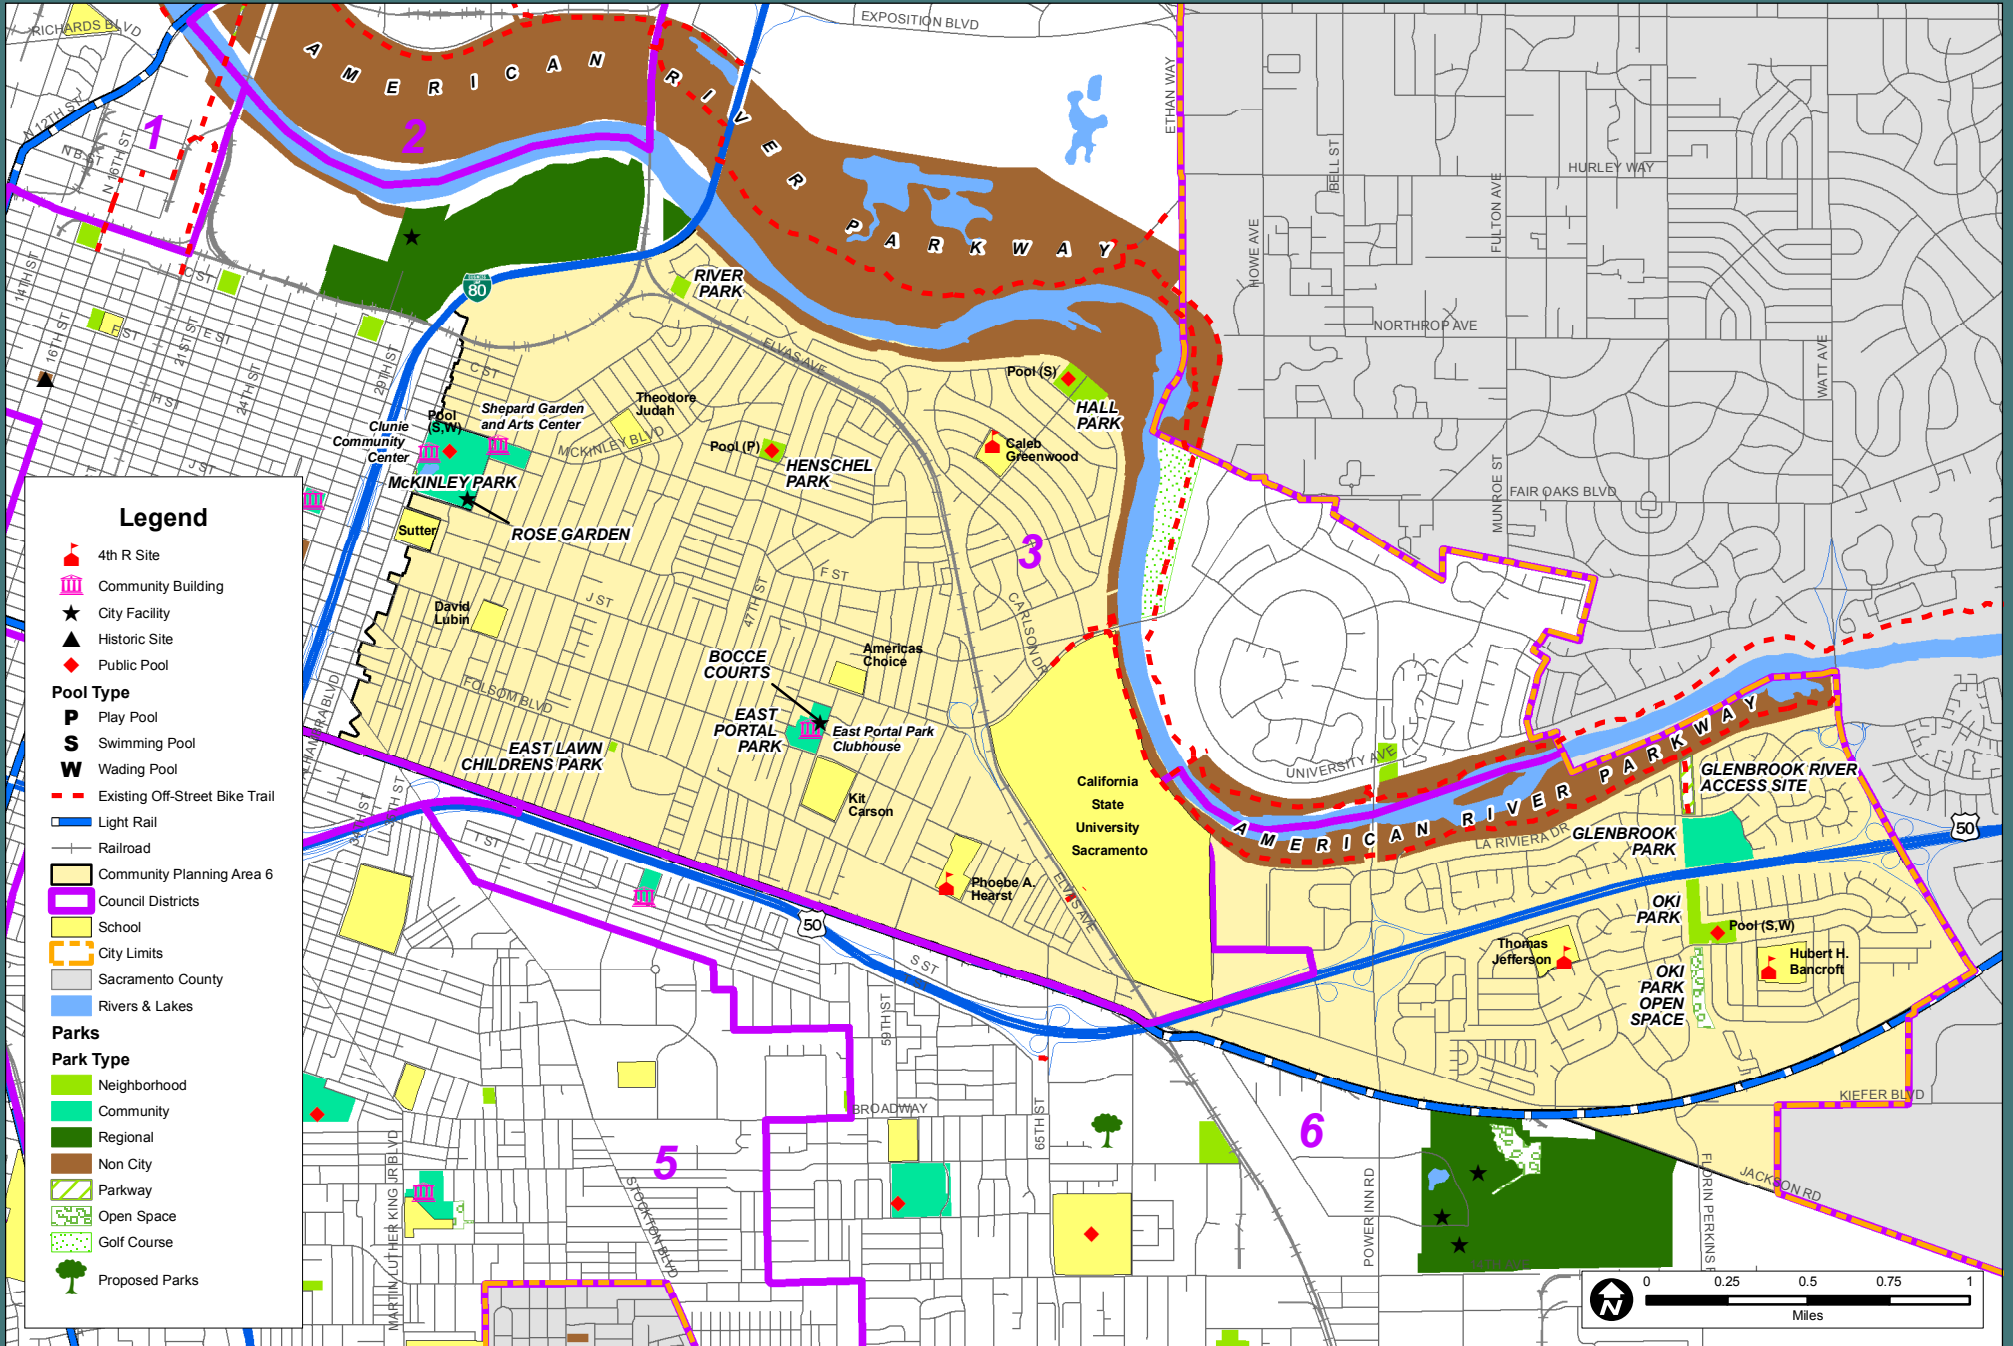

City Parks and Recreation Facilities - Community Planning Area 6 (East Sacramento)

Legend

- 4th R Site
- Community Building
- City Facility
- Historic Site
- Public Pool

Pool Type

- P Play Pool
- S Swimming Pool
- W Wading Pool

- Existing Off-Street Bike Trail
- Light Rail
- Railroad

- Community Planning Area 6
- Council Districts
- School
- City Limits
- Sacramento County
- Rivers & Lakes

Parks

Park Type

- Neighborhood
- Community
- Regional
- Non City
- Parkway
- Open Space
- Golf Course
- Proposed Parks