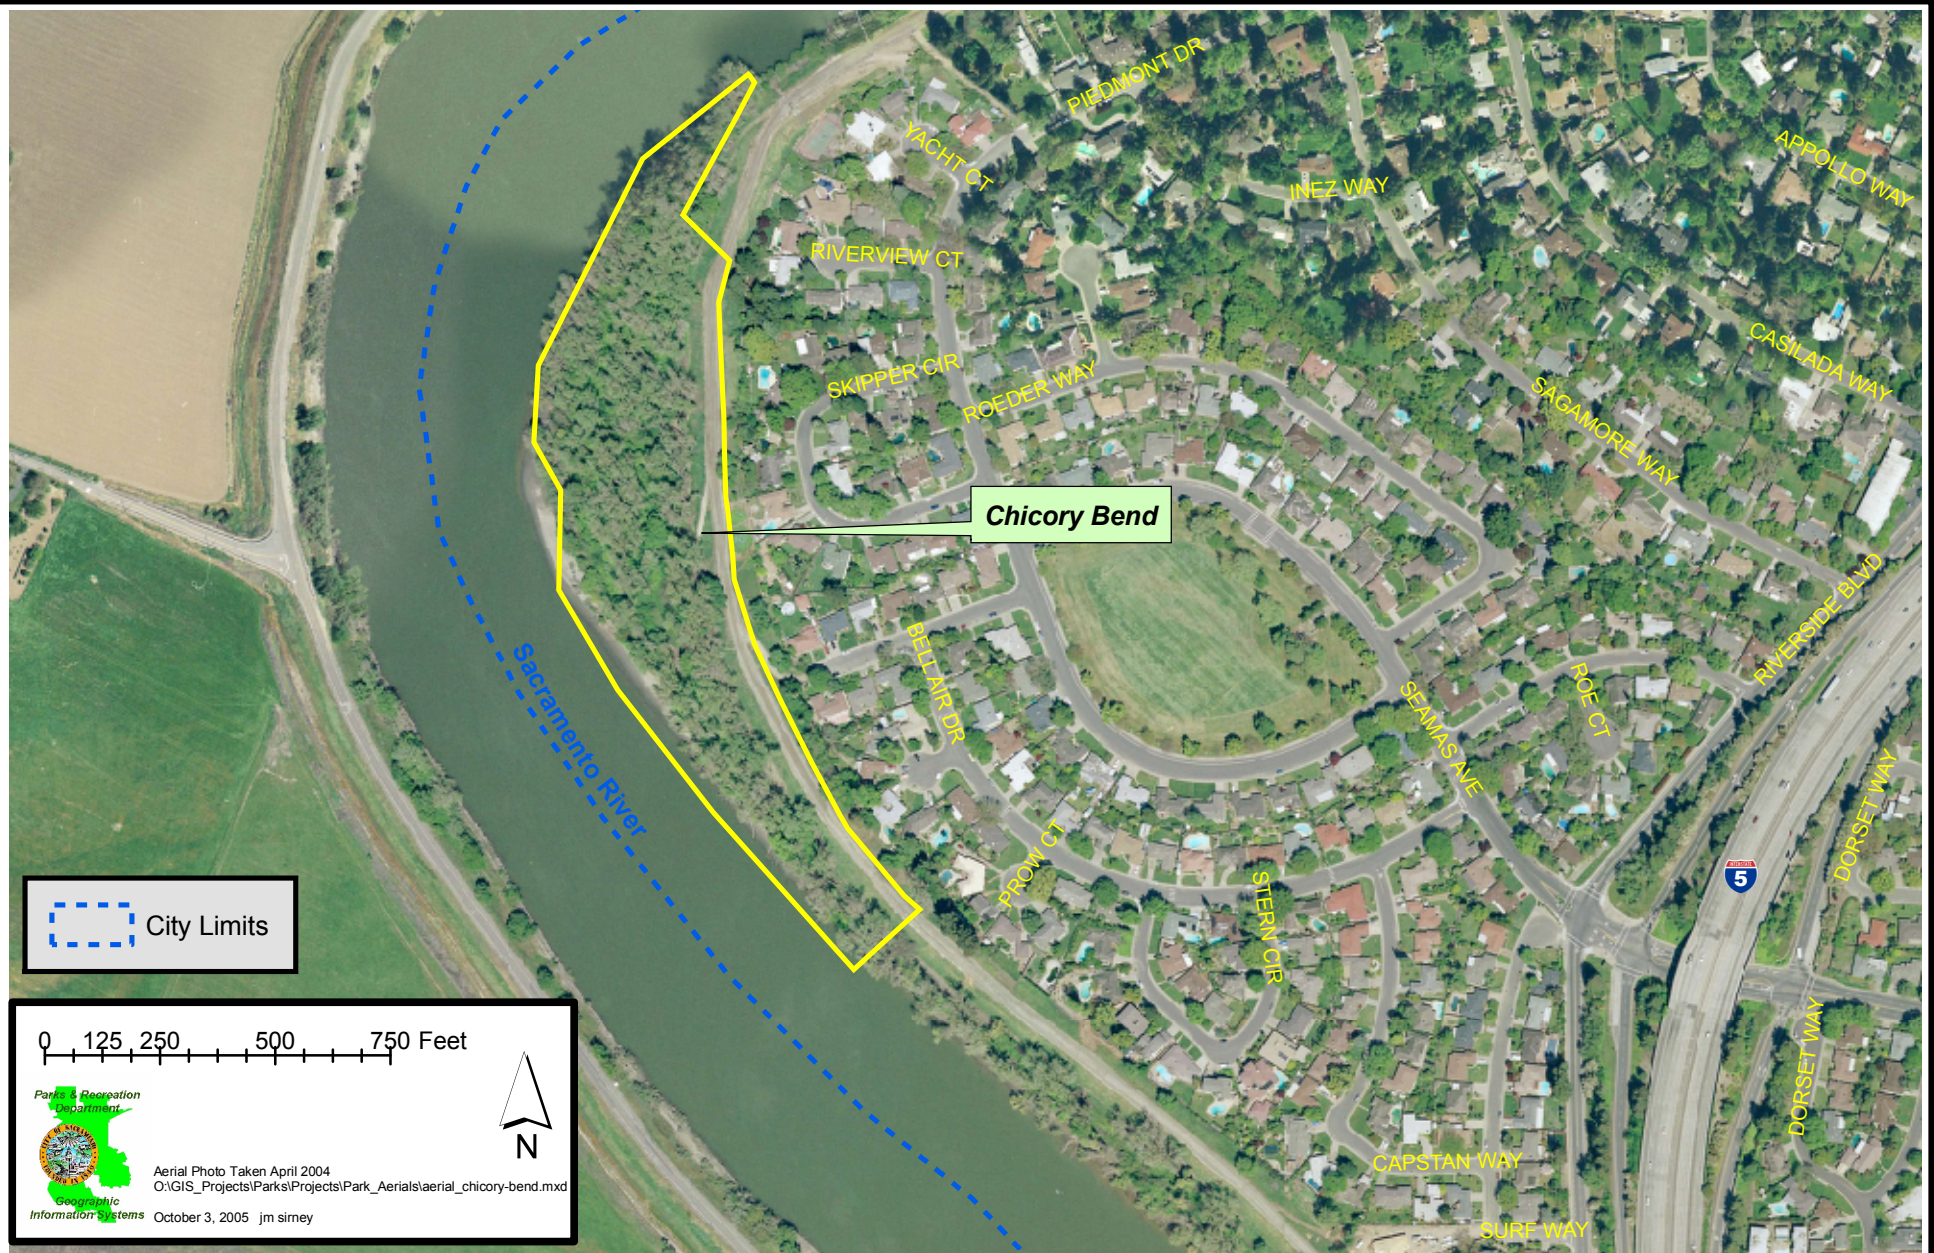

City of Sacramento Department of Parks and Recreation Chicory Bend

Chicory Bend

City Limits

0 125 250 500 750 Feet

Aerial Photo Taken April 2004
O:\GIS_Projects\Parks\Projects\Park_Aerials\Aerial_chicory-bend.mxd
Geographic Information Systems October 3, 2005 jm simey