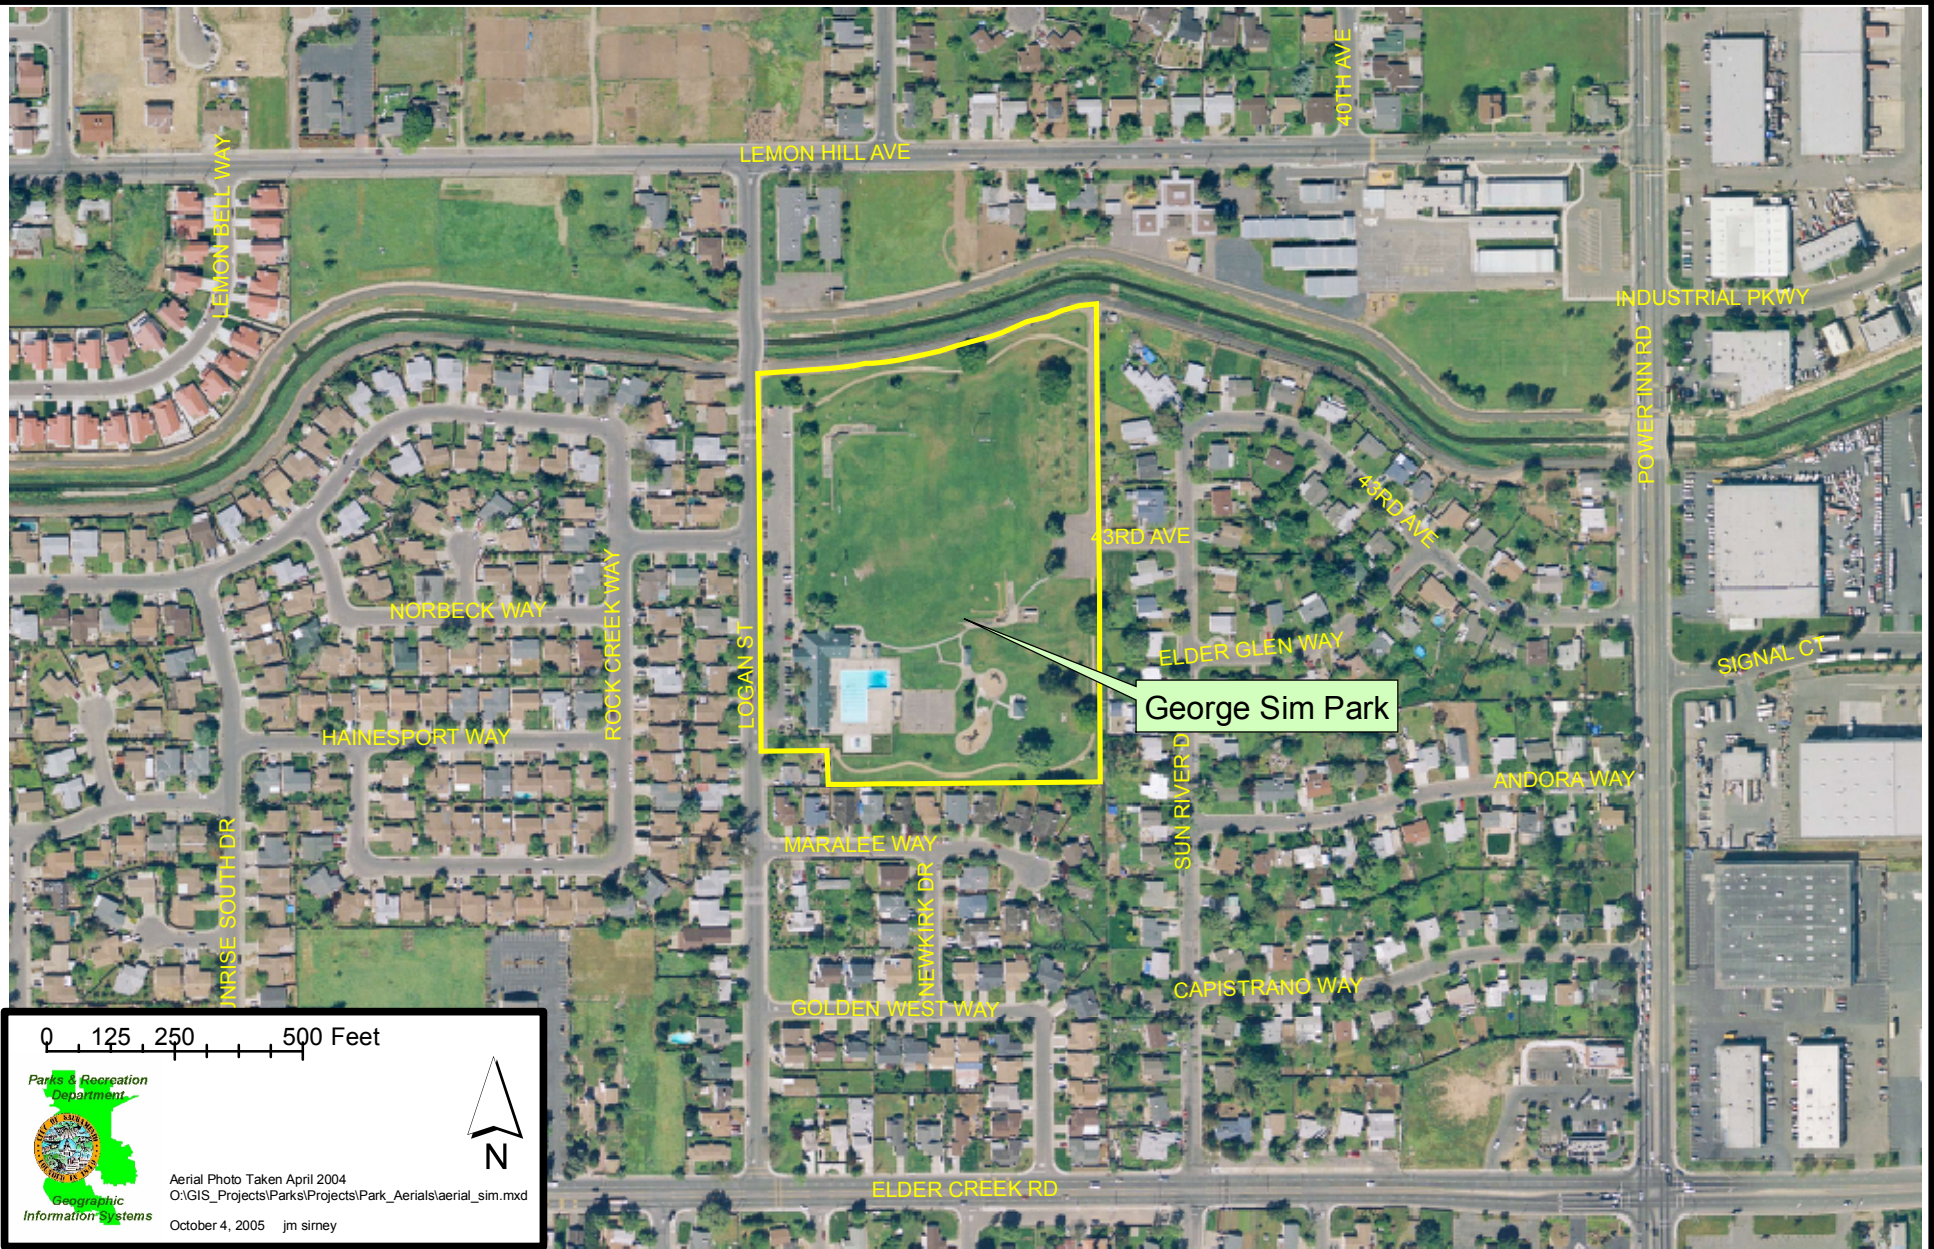

City of Sacramento Department of Parks and Recreation George Sim Park

0 125 250 500 Feet

Aerial Photo Taken April 2004
O:\GIS_Projects\Parks\Projects\Park_Aerials\Aerial_sim.mxd
October 4, 2005 jm simey