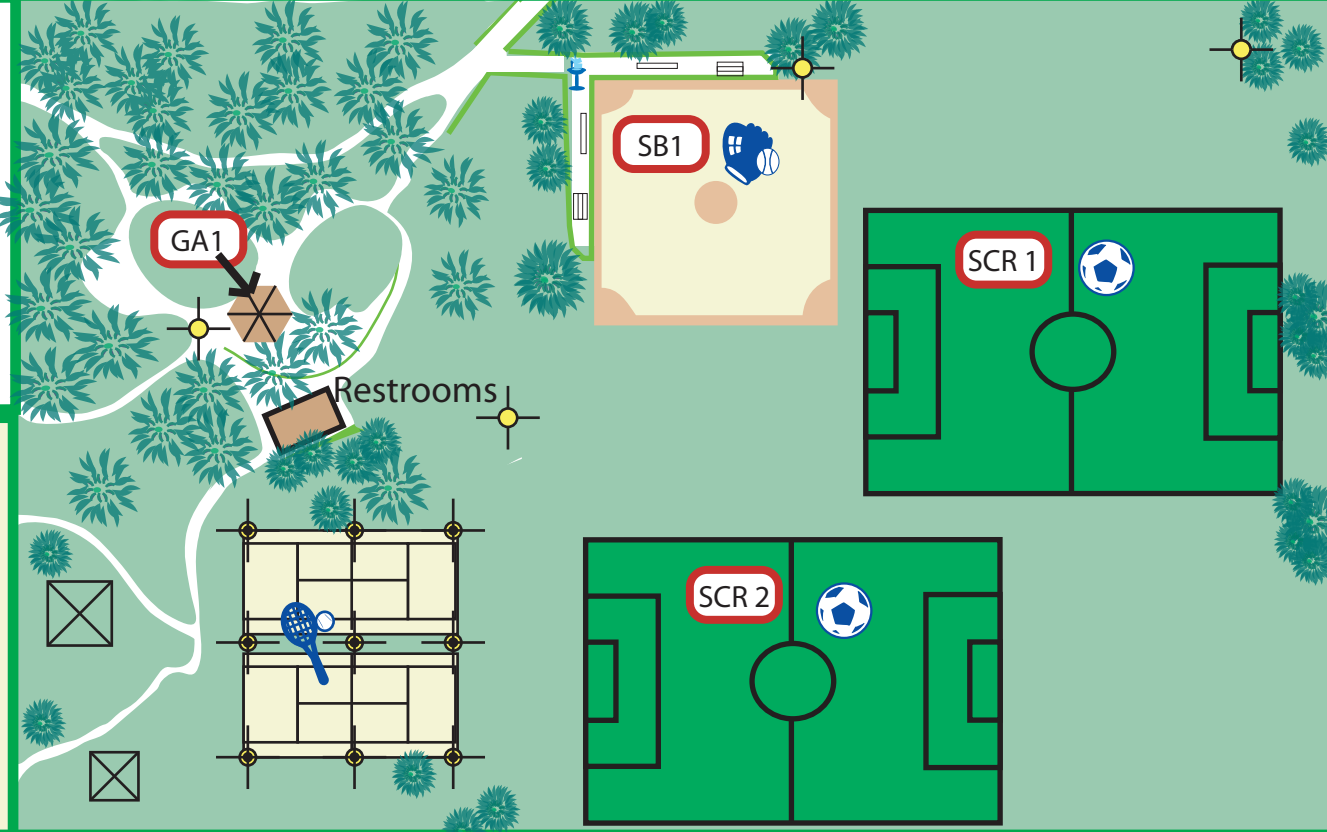

- Activity Light
- Park Light
- Drinking Fountain
- Shade Structure
- Gazebo
- Utility Tower
- Restrooms
- Tennis Courts

0 30 60 90 120

Glenbrook Park
 8491 La Riviera Drive
 City of Sacramento

- No Alcohol
- No Amplified Sound

- GA1 Gazebo: 6 Tables 2 BBQ's
- SB1 Softball Field, SBI
- SCR 1 Soccer Field 1 (Regulation)
- SCR 2 Soccer Field 2 (Regulation)