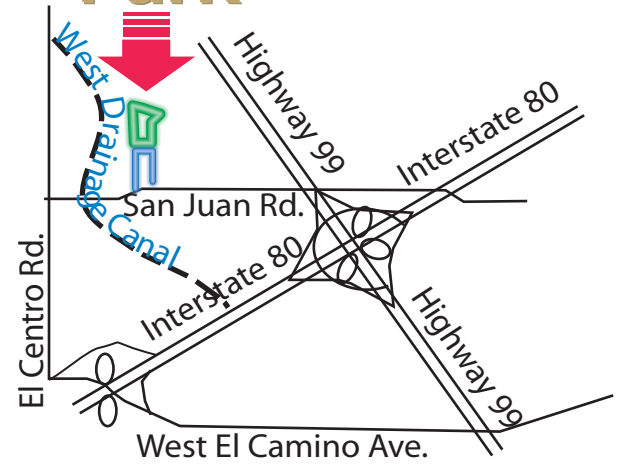

Witter Ranch

Natomas Crossing Road (Future)

Bewick Circle

GA1

4 New Picnic Tables with Shade Structure

Park

Vicinity Map  
Not to Scale

GA1

# San Juan Reservoir Park

3320 Witter Way