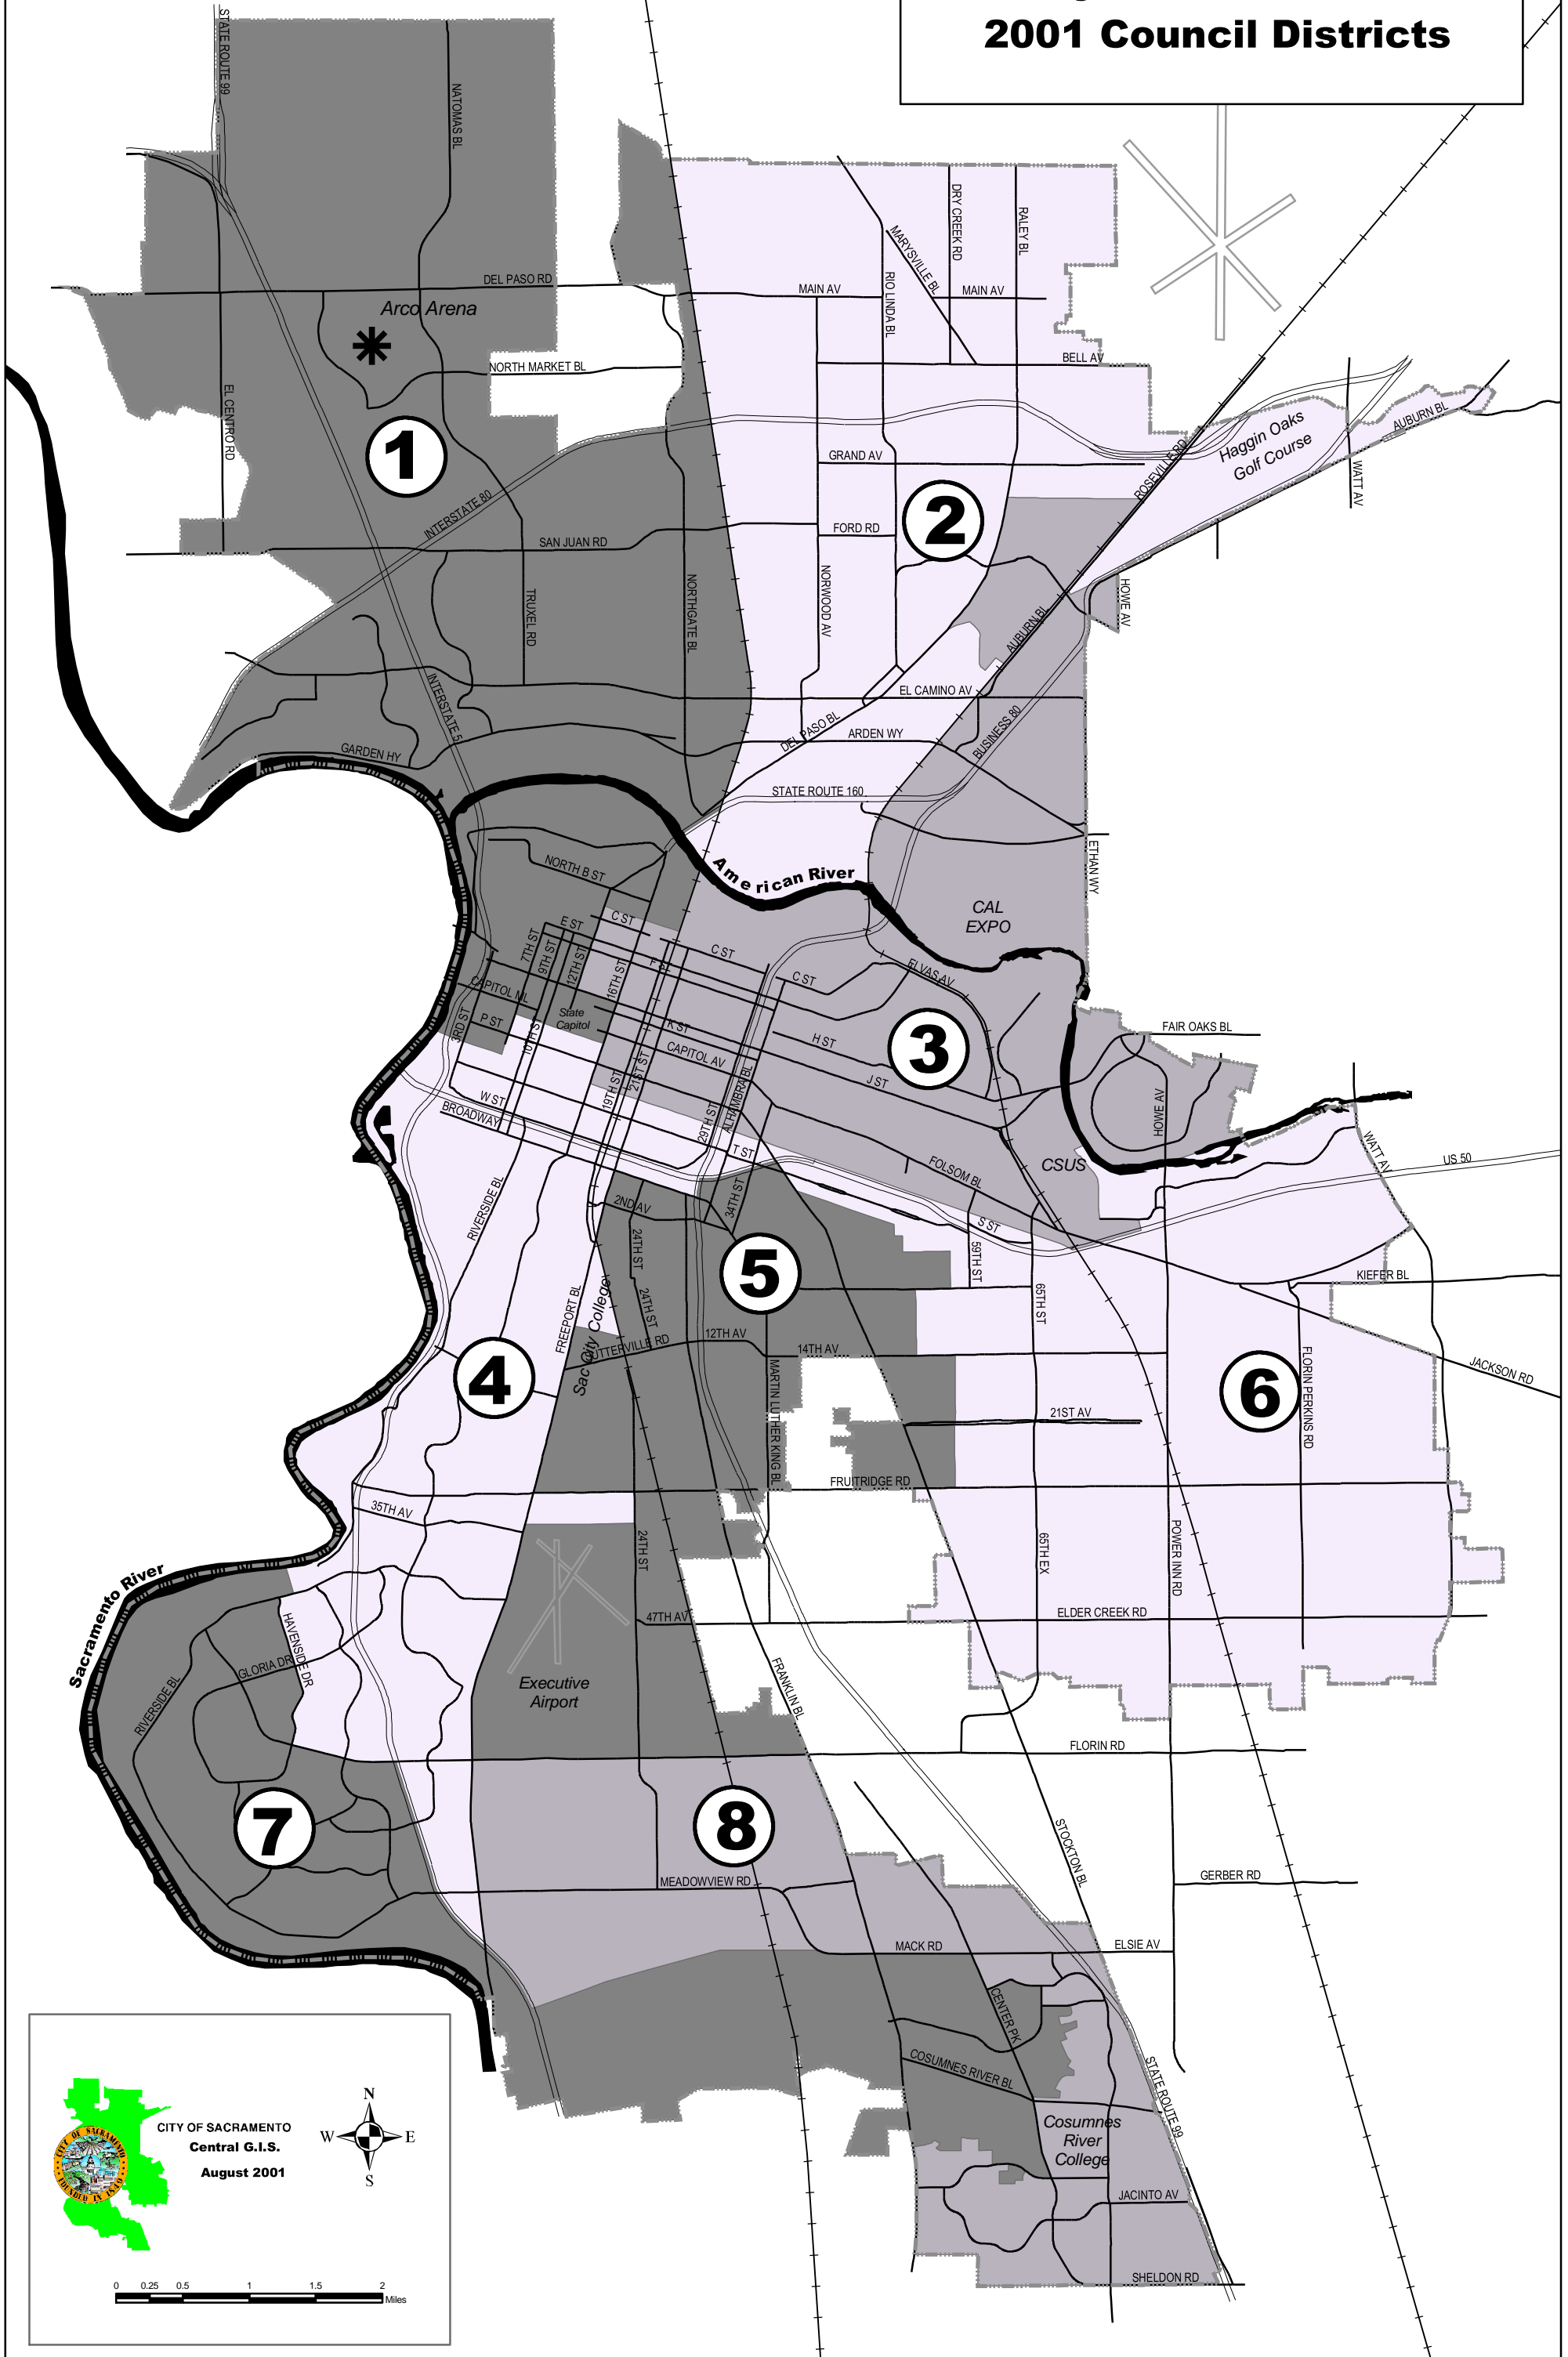

Sacramento
International
Airport

City of Sacramento 2001 Council Districts

CITY OF SACRAMENTO
Central G.I.S.
August 2001

0 0.25 0.5 1 1.5 2 Miles