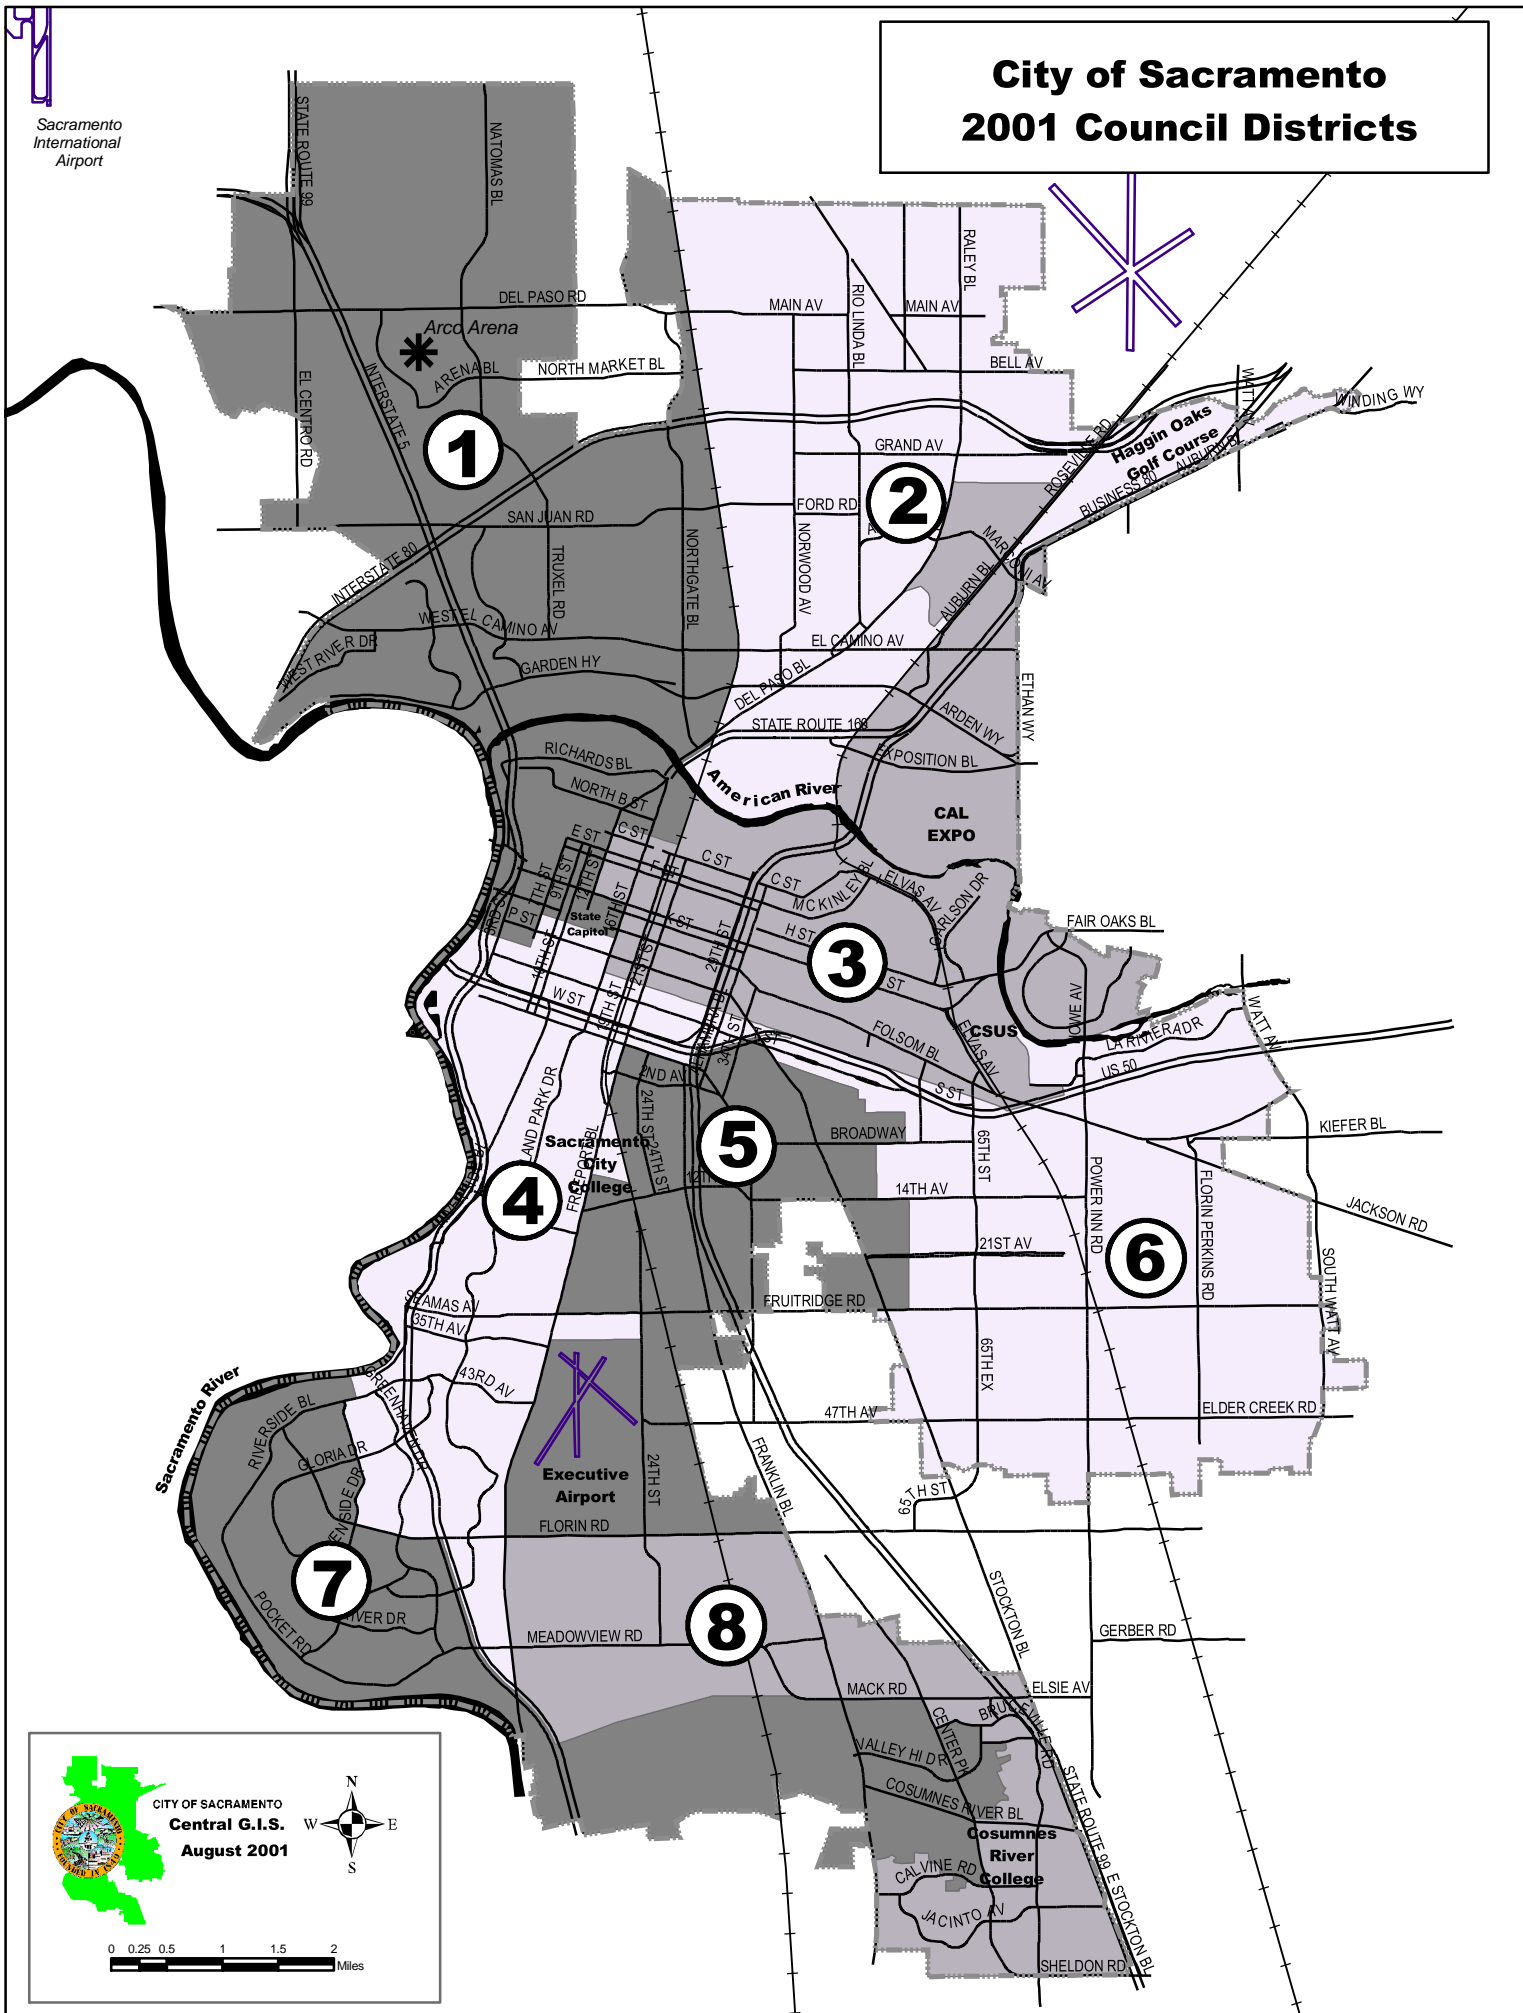

City of Sacramento 2001 Council Districts

Sacramento
International
Airport

CITY OF SACRAMENTO
Central G.I.S.
August 2001