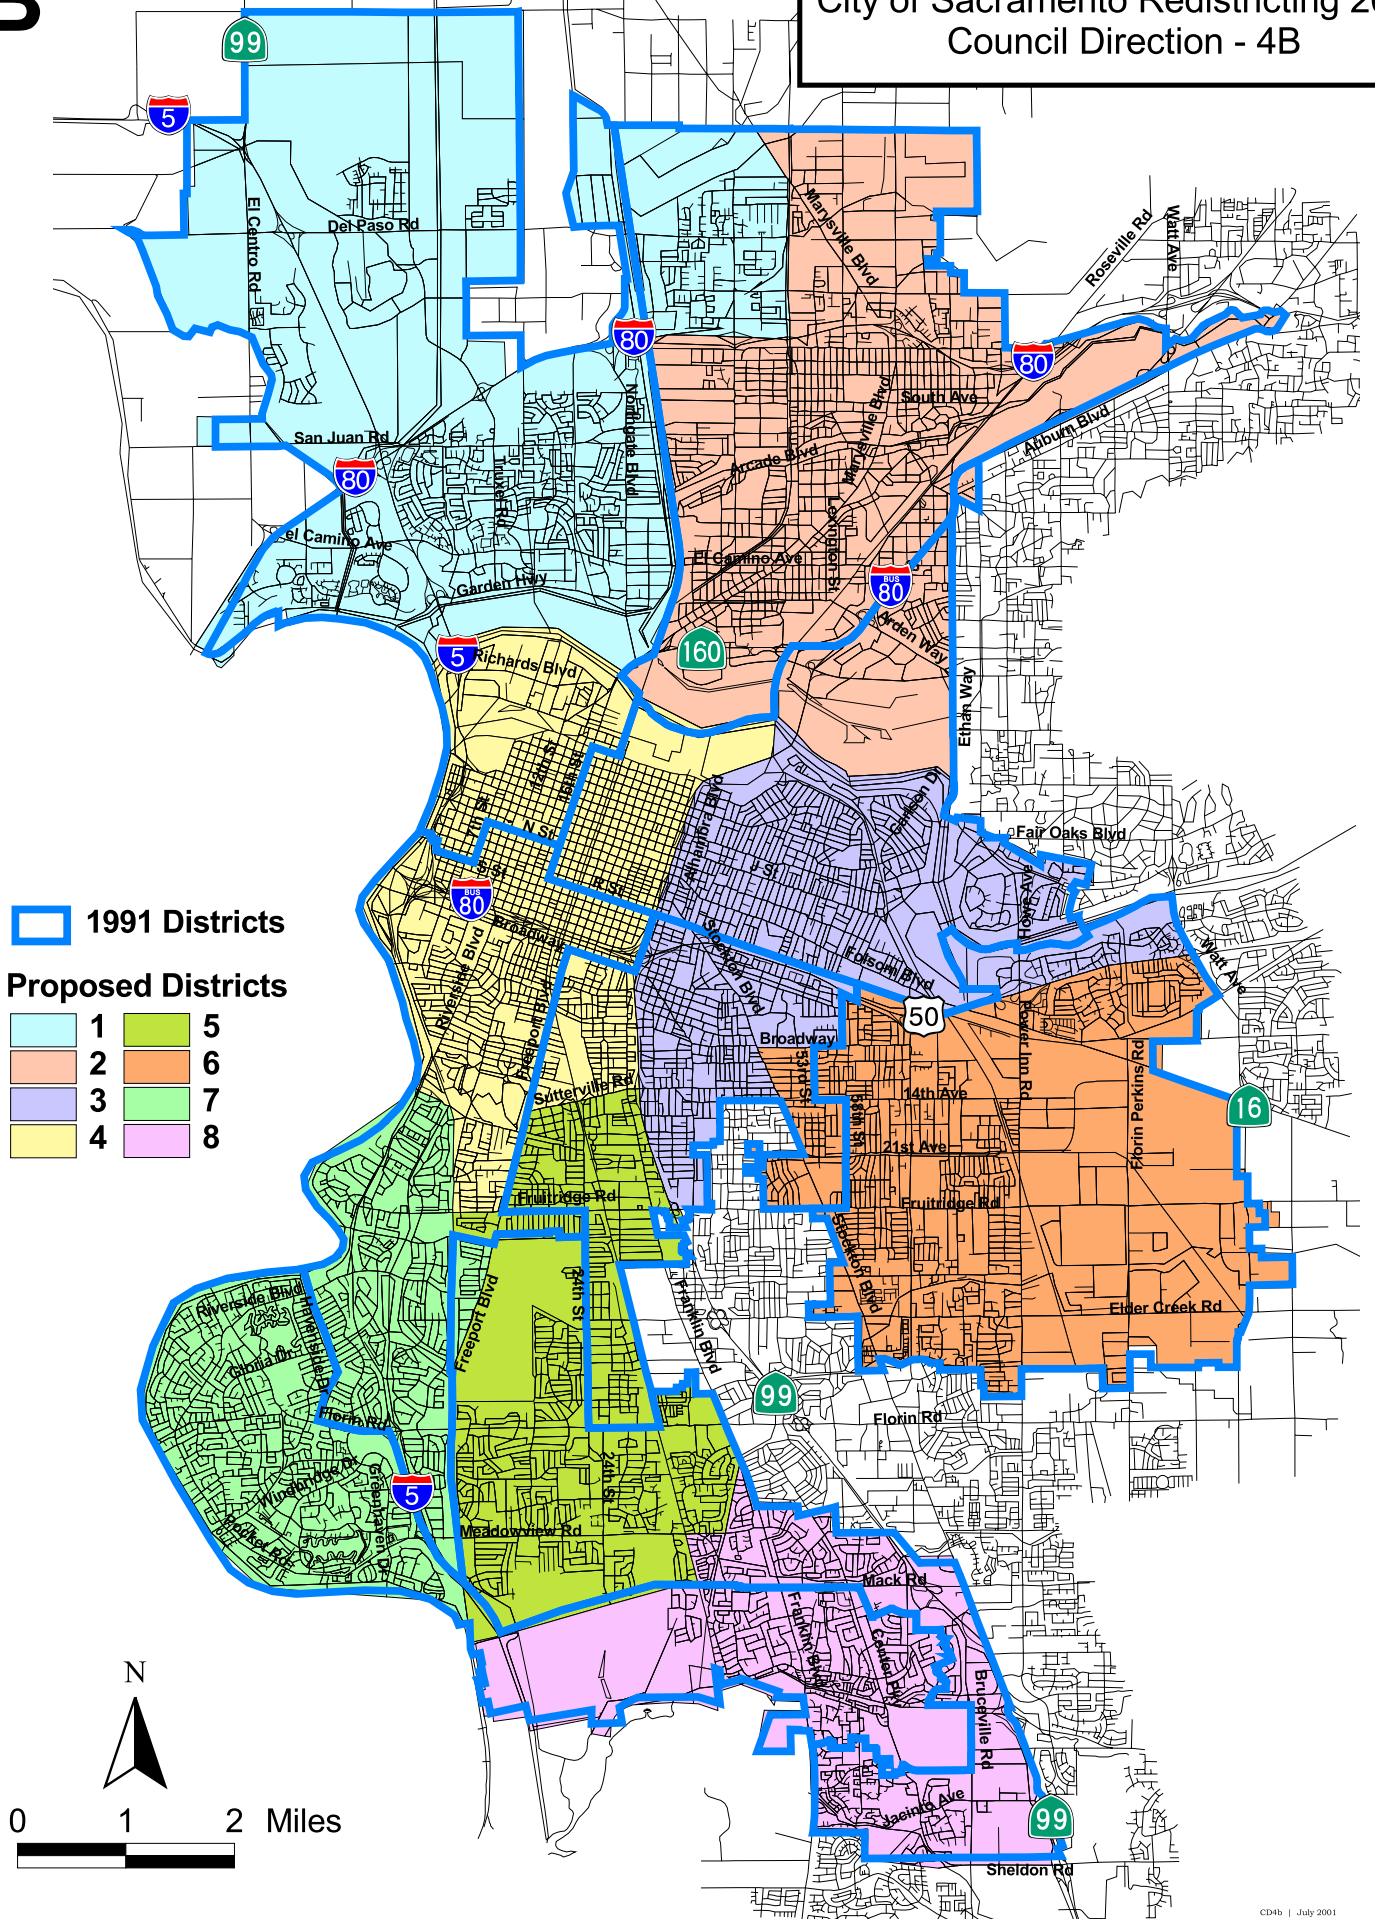

B

City of Sacramento Redistricting 2001 Council Direction - 4B

**B**