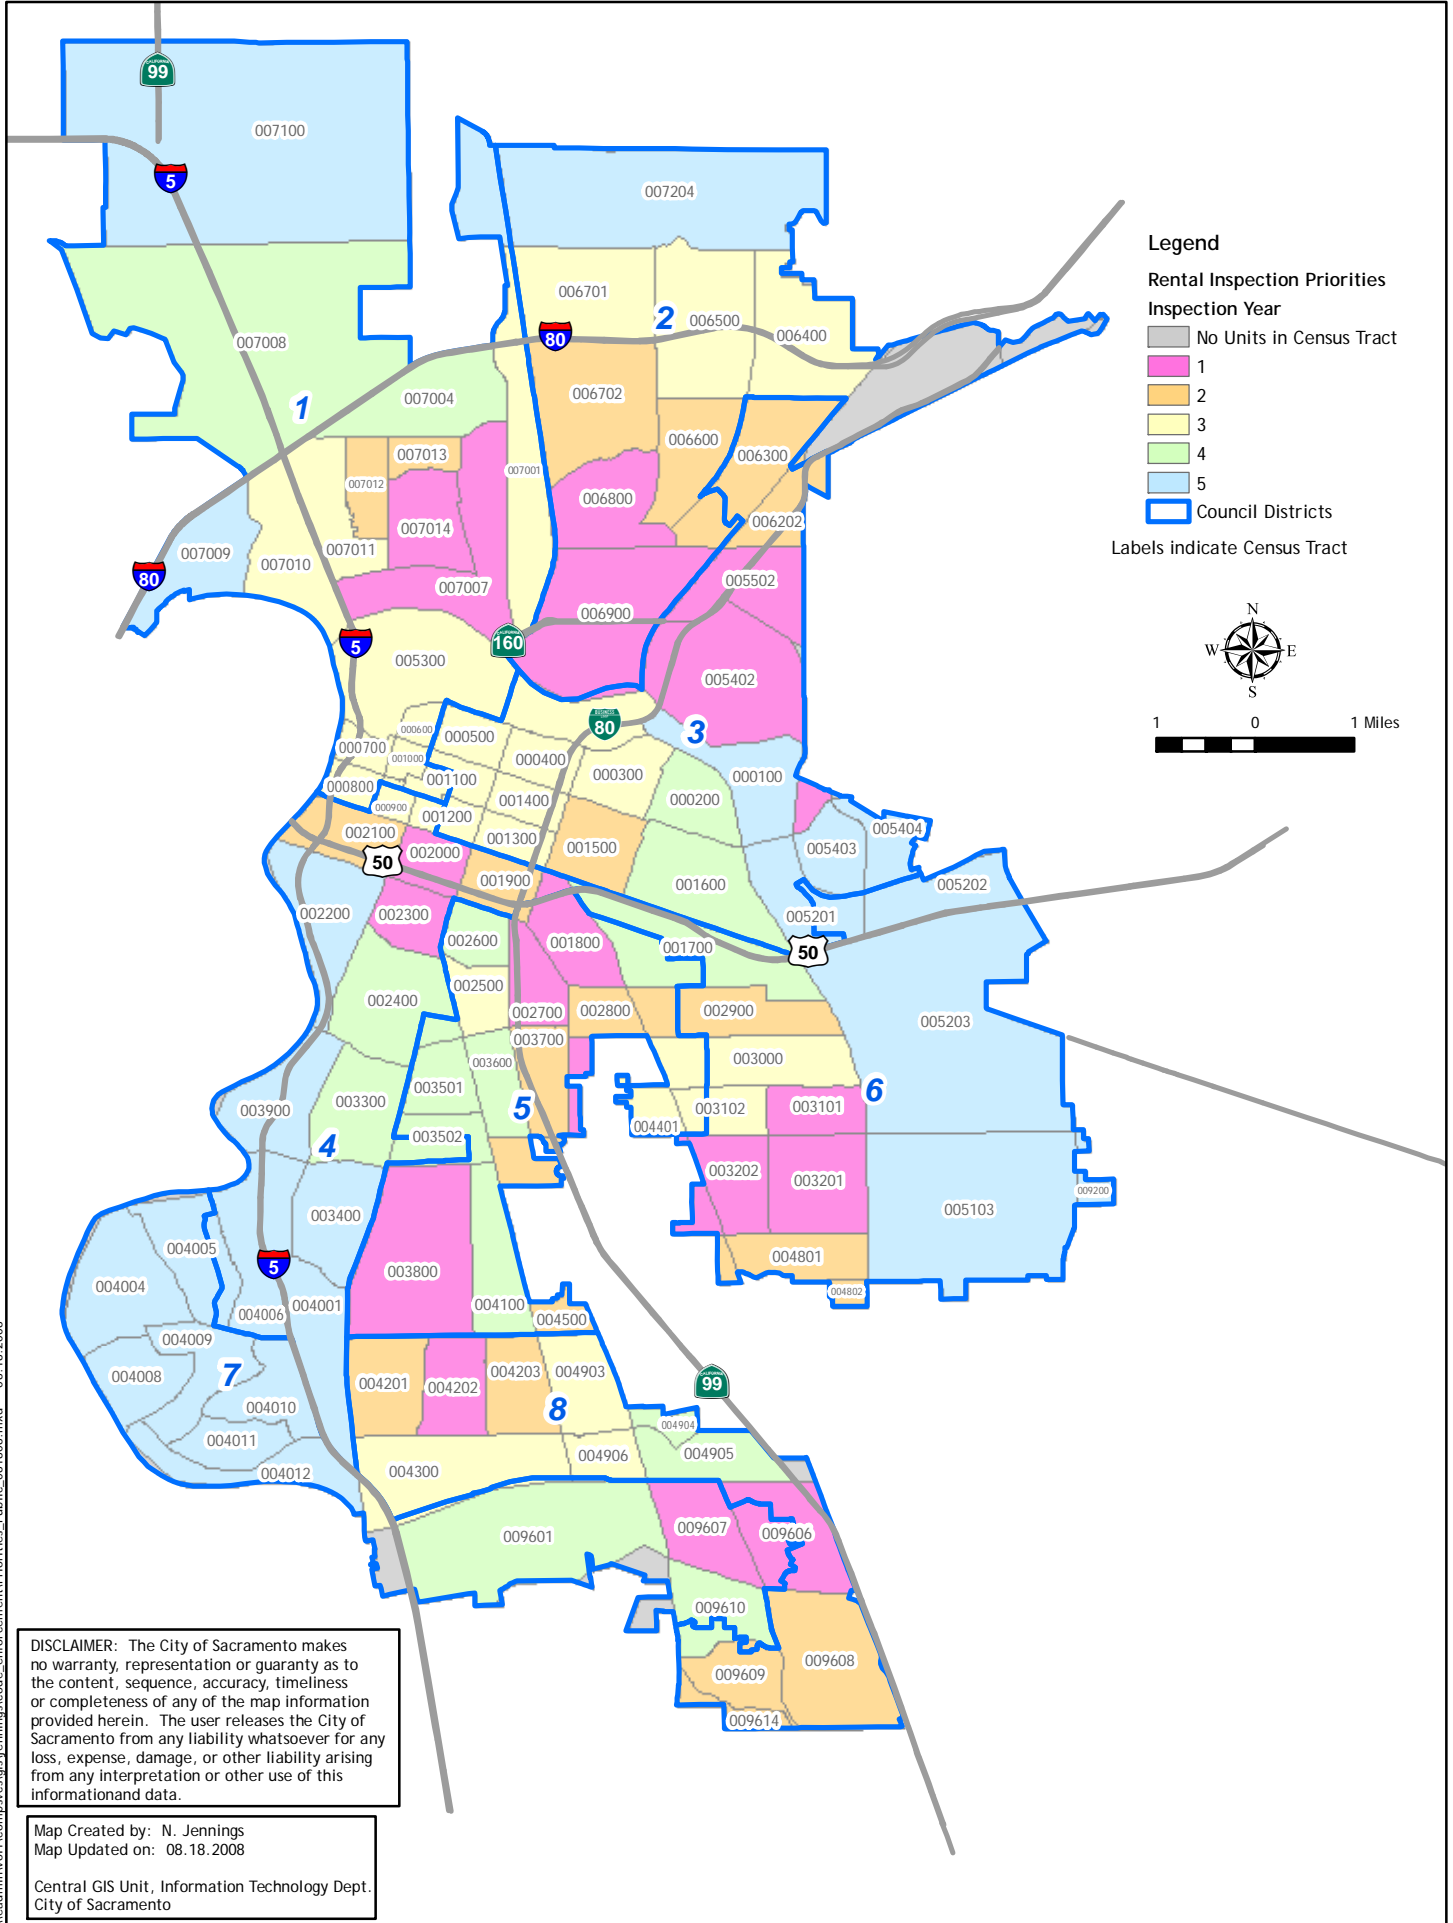

Code Enforcement Rental Inspection Priorities

DISCLAIMER: The City of Sacramento makes no warranty, representation or guaranty as to the content, sequence, accuracy, timeliness or completeness of any of the map information provided herein. The user releases the City of Sacramento from any liability whatsoever for any loss, expense, damage, or other liability arising from any interpretation or other use of this information and data.

Map Created by: N. Jennings
 Map Updated on: 08.18.2008
 Central GIS Unit, Information Technology Dept.
 City of Sacramento

\\leadm\m\01\compsvc\sig\jennings\code_enforcement\Priorities_Public_081808.mxd 08.18.2008