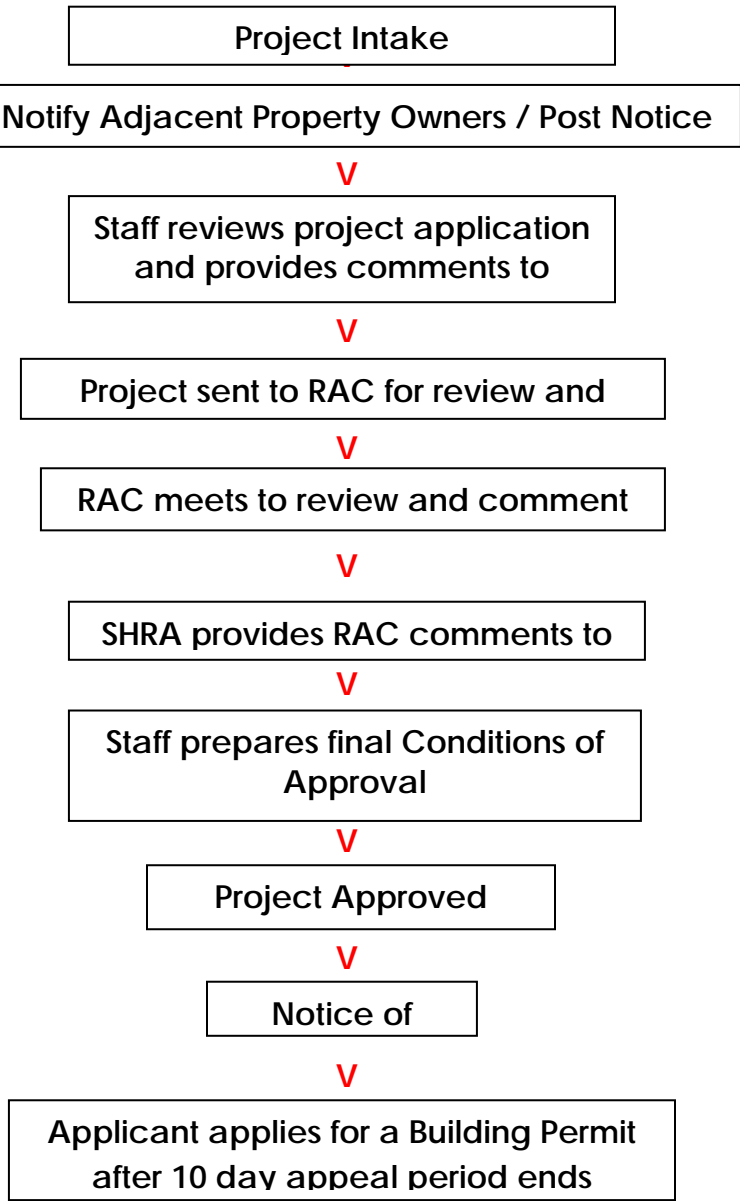

Staff Review Flow Chart

Existing Design Review Process

Staff Review Flow Chart

Streamlined Design Review Process