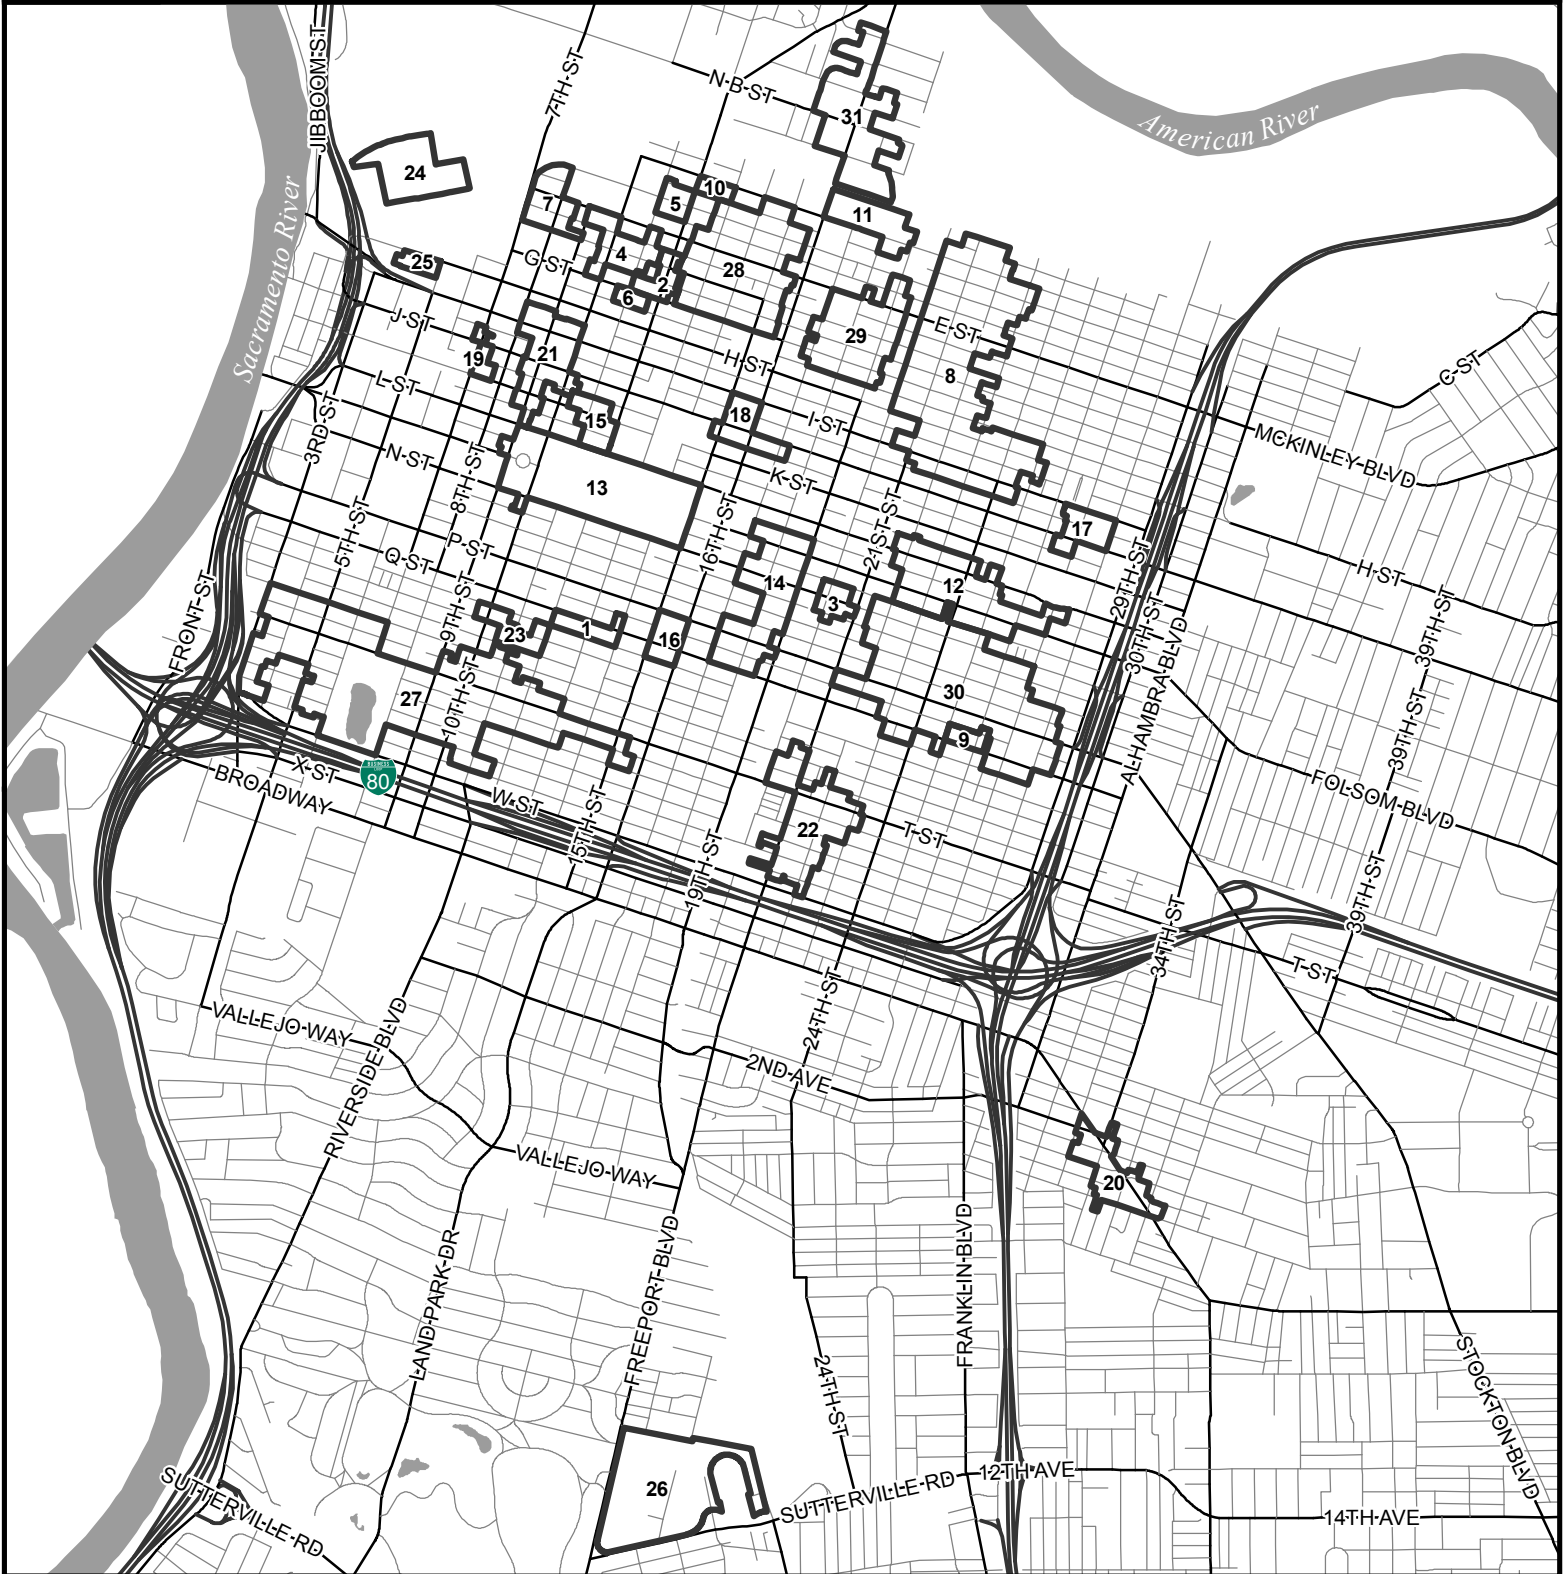

City of Sacramento Historic Districts

June 2011

Legend

Adopted Historic Districts

0 750 1,500 3,000 Feet

Community Development Department | June 2011
 \DSD_GIS\Projects\...Historic_Districts_Survey_Areas

ID	Name	ID	Name	ID	Name
1	1200-1300 Q Street	11	C Street Industrial	21	Cesar Chavez Plaza Park/CBD
2	12th Street Commercial	12	Capital Mansions	22	Poverty Ridge
3	20th and N Street	13	Capitol	23	R Street
4	Alkali Flat Central	14	Capitol Avenue	24	Central Shops
5	Alkali Flat North	15	Cathedral Square	25	Depot
6	Alkali Flat South	16	Fremont Park	26	Sacramento City College
7	Alkali Flat West	17	Marshall Park	27	South Side
8	Boulevard Park	18	Memorial Auditorium	28	Washington
9	Bungalow Row	19	Merchant Street	29	Washington School
10	C Street Commercial	20	Oak Park	30	Winn Park
				31	North 16th Street