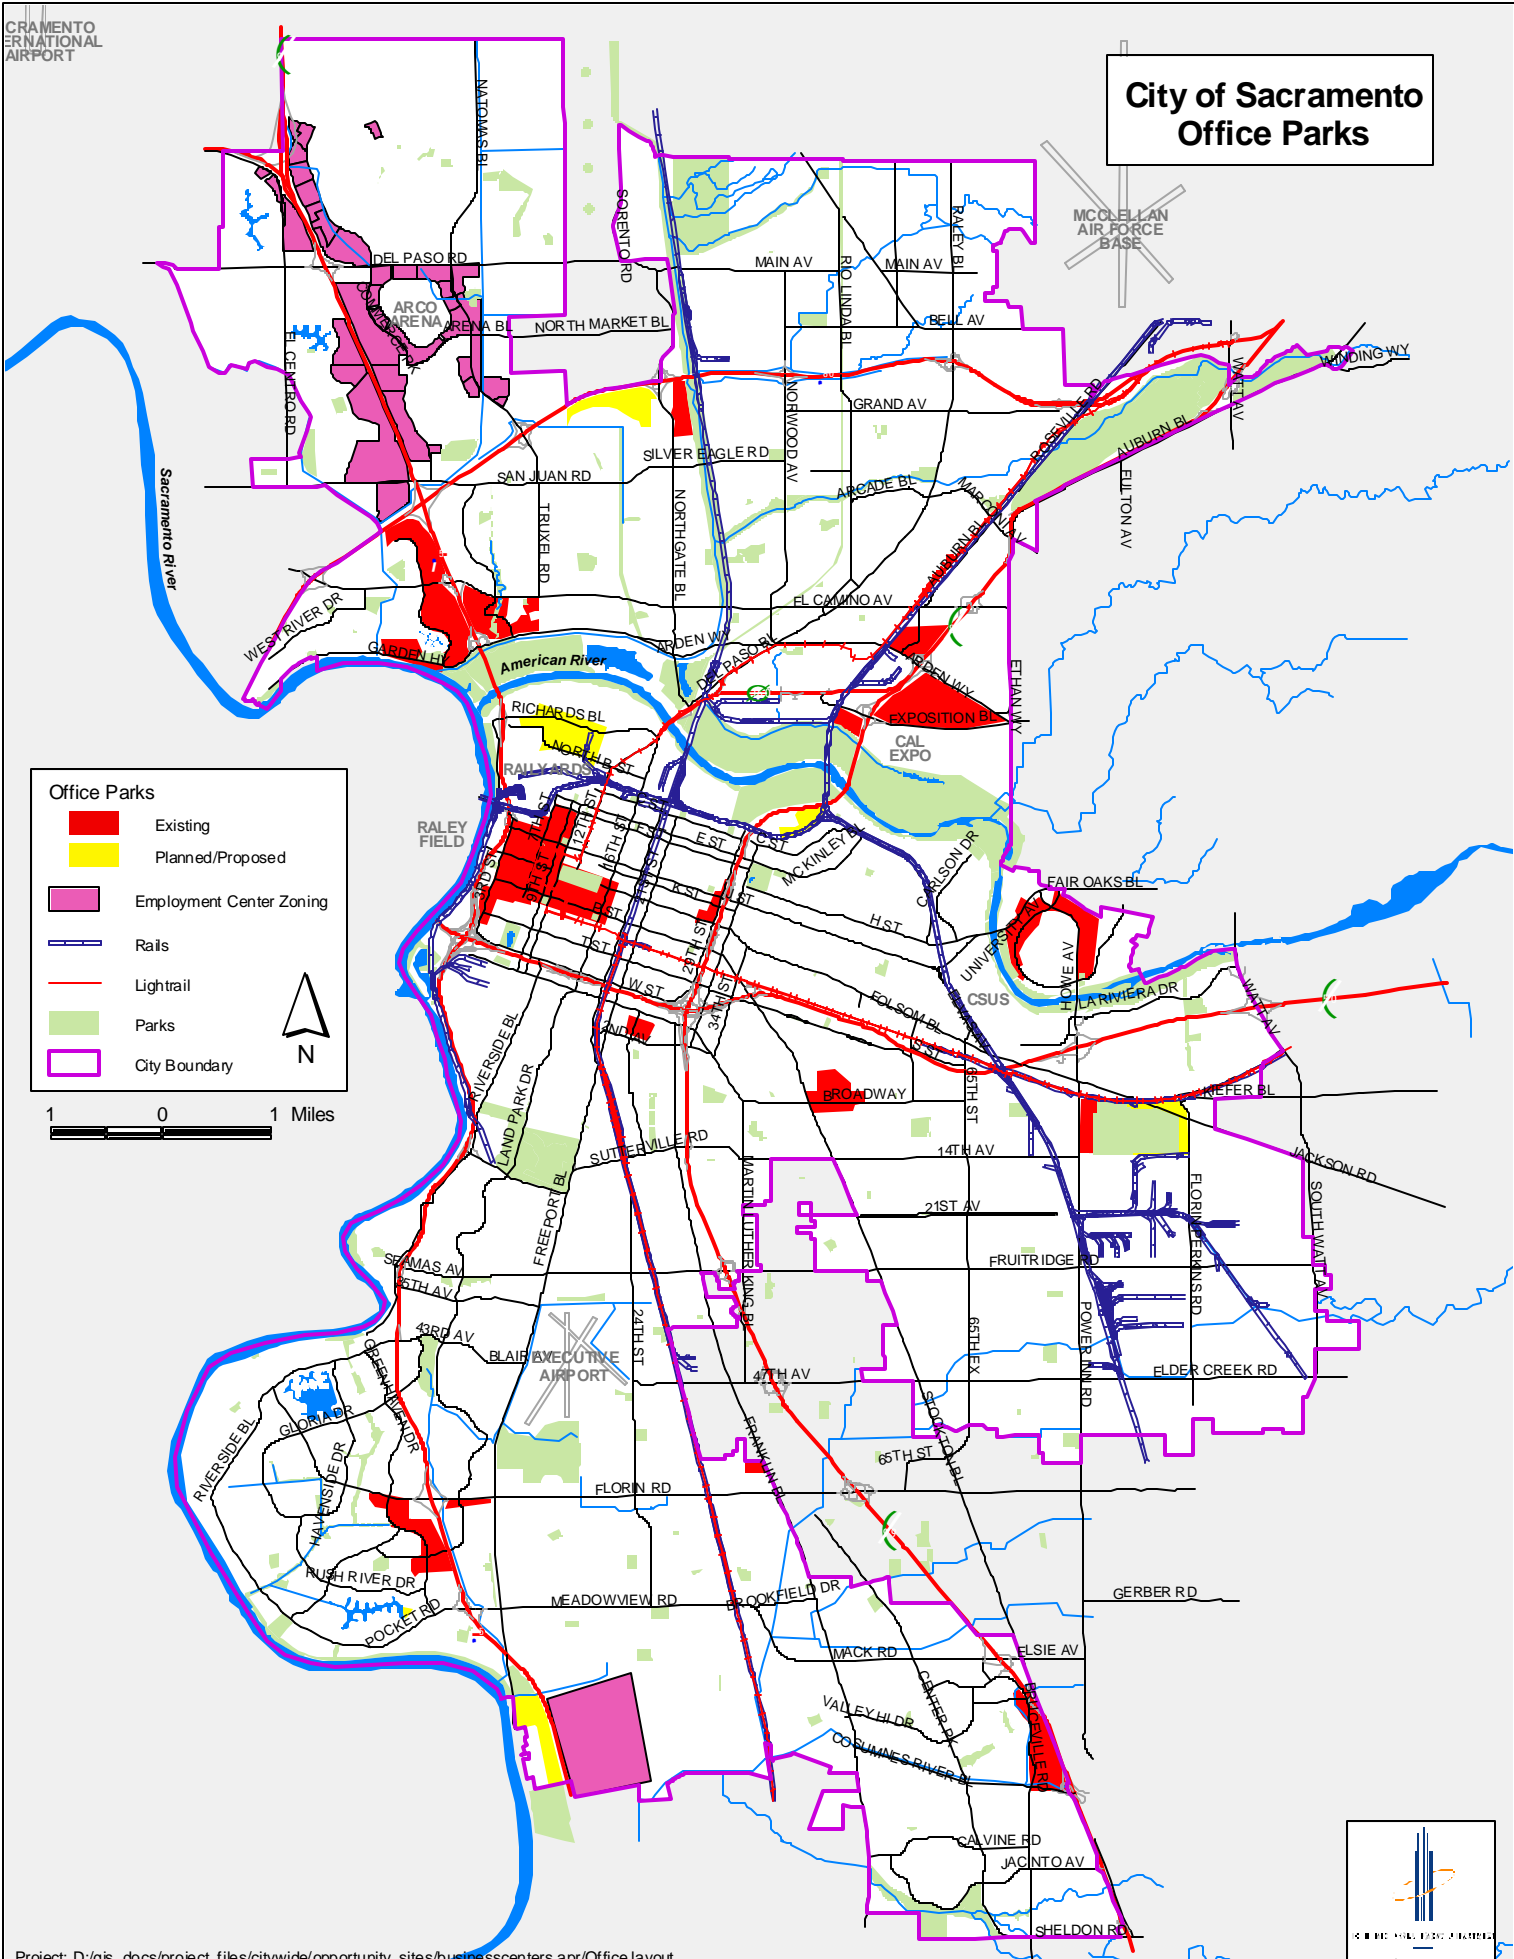

# City of Sacramento Office Parks

MCCLELLAN AIR FORCE BASE

**Office Parks**

- Existing
- Planned/Proposed
- Employment Center Zoning
- Rails
- Lightrail
- Parks
- City Boundary