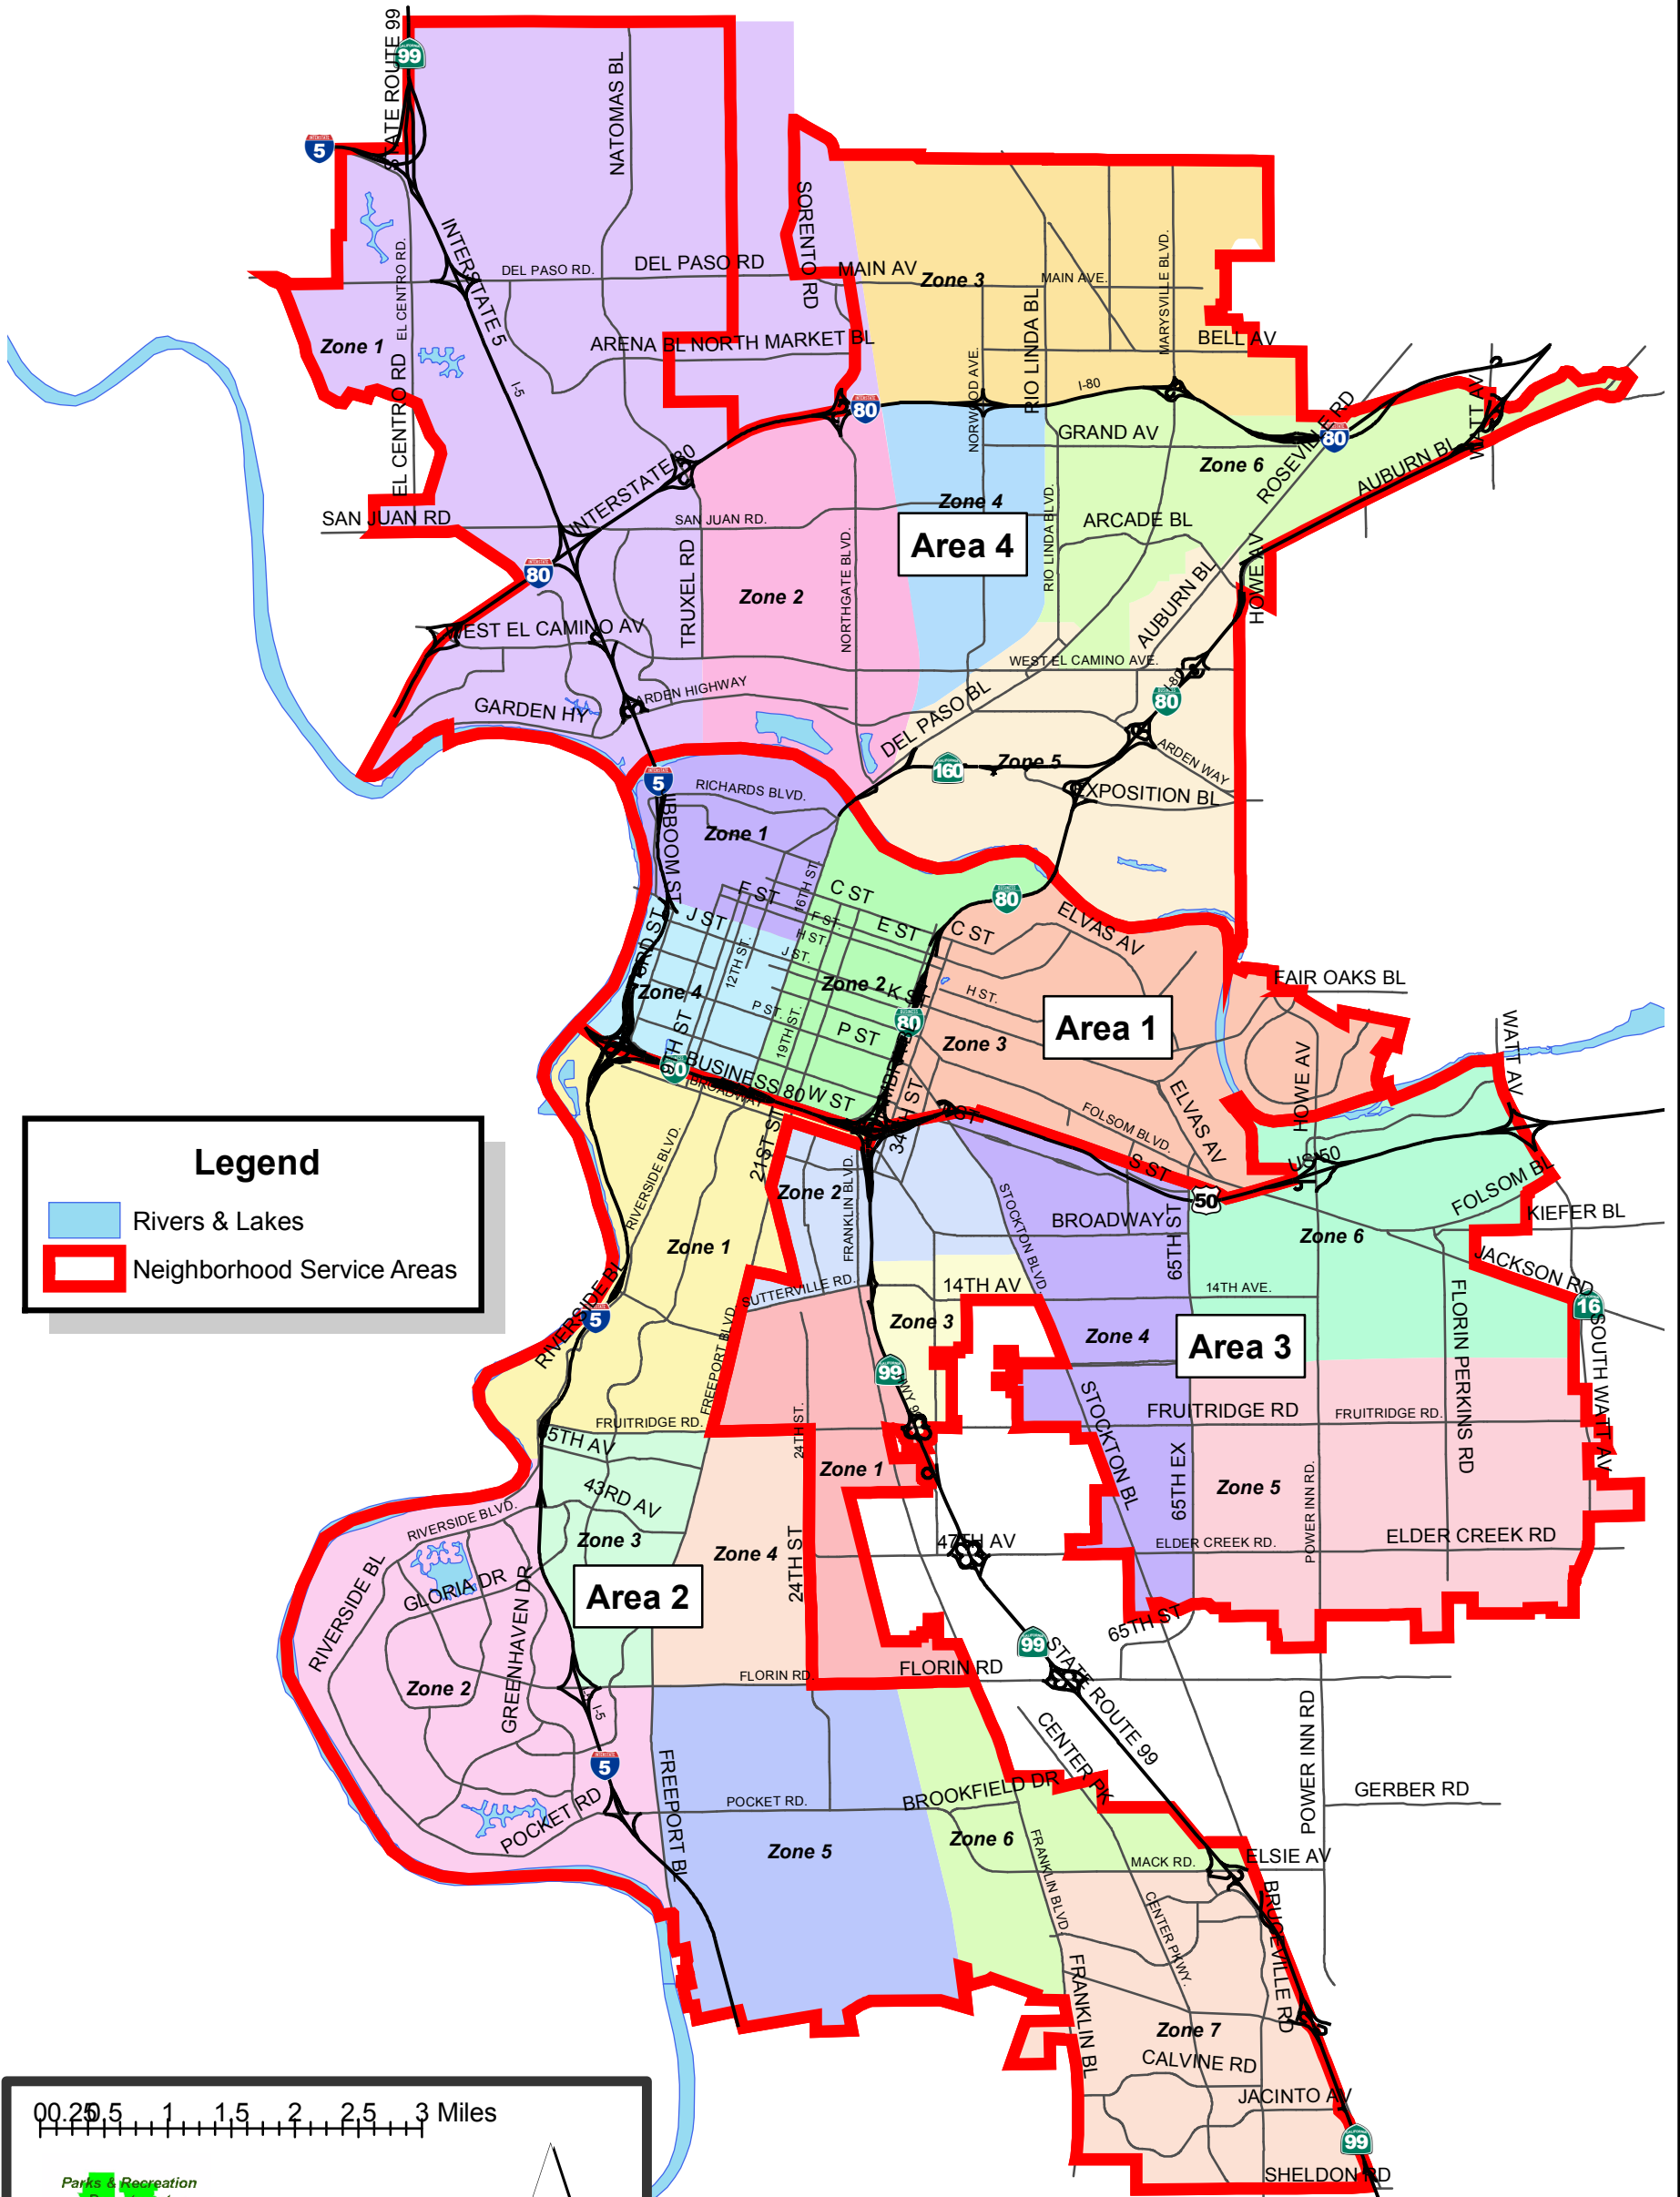

City of Sacramento Neighborhood Services Department

Neighborhood Service Areas & Neighborhood Response Team Zones

Legend

- Rivers & Lakes
- Neighborhood Service Areas

0 0.25 0.5 1 1.5 2 2.5 3 Miles

Parks & Recreation Department

Geographic Information Systems

GIS_Projects\Neighborhoods\nrt_zones_city_11x17.mxd
 nrt_zones_city_11x17.pdf

February 22, 2004 jm sirney