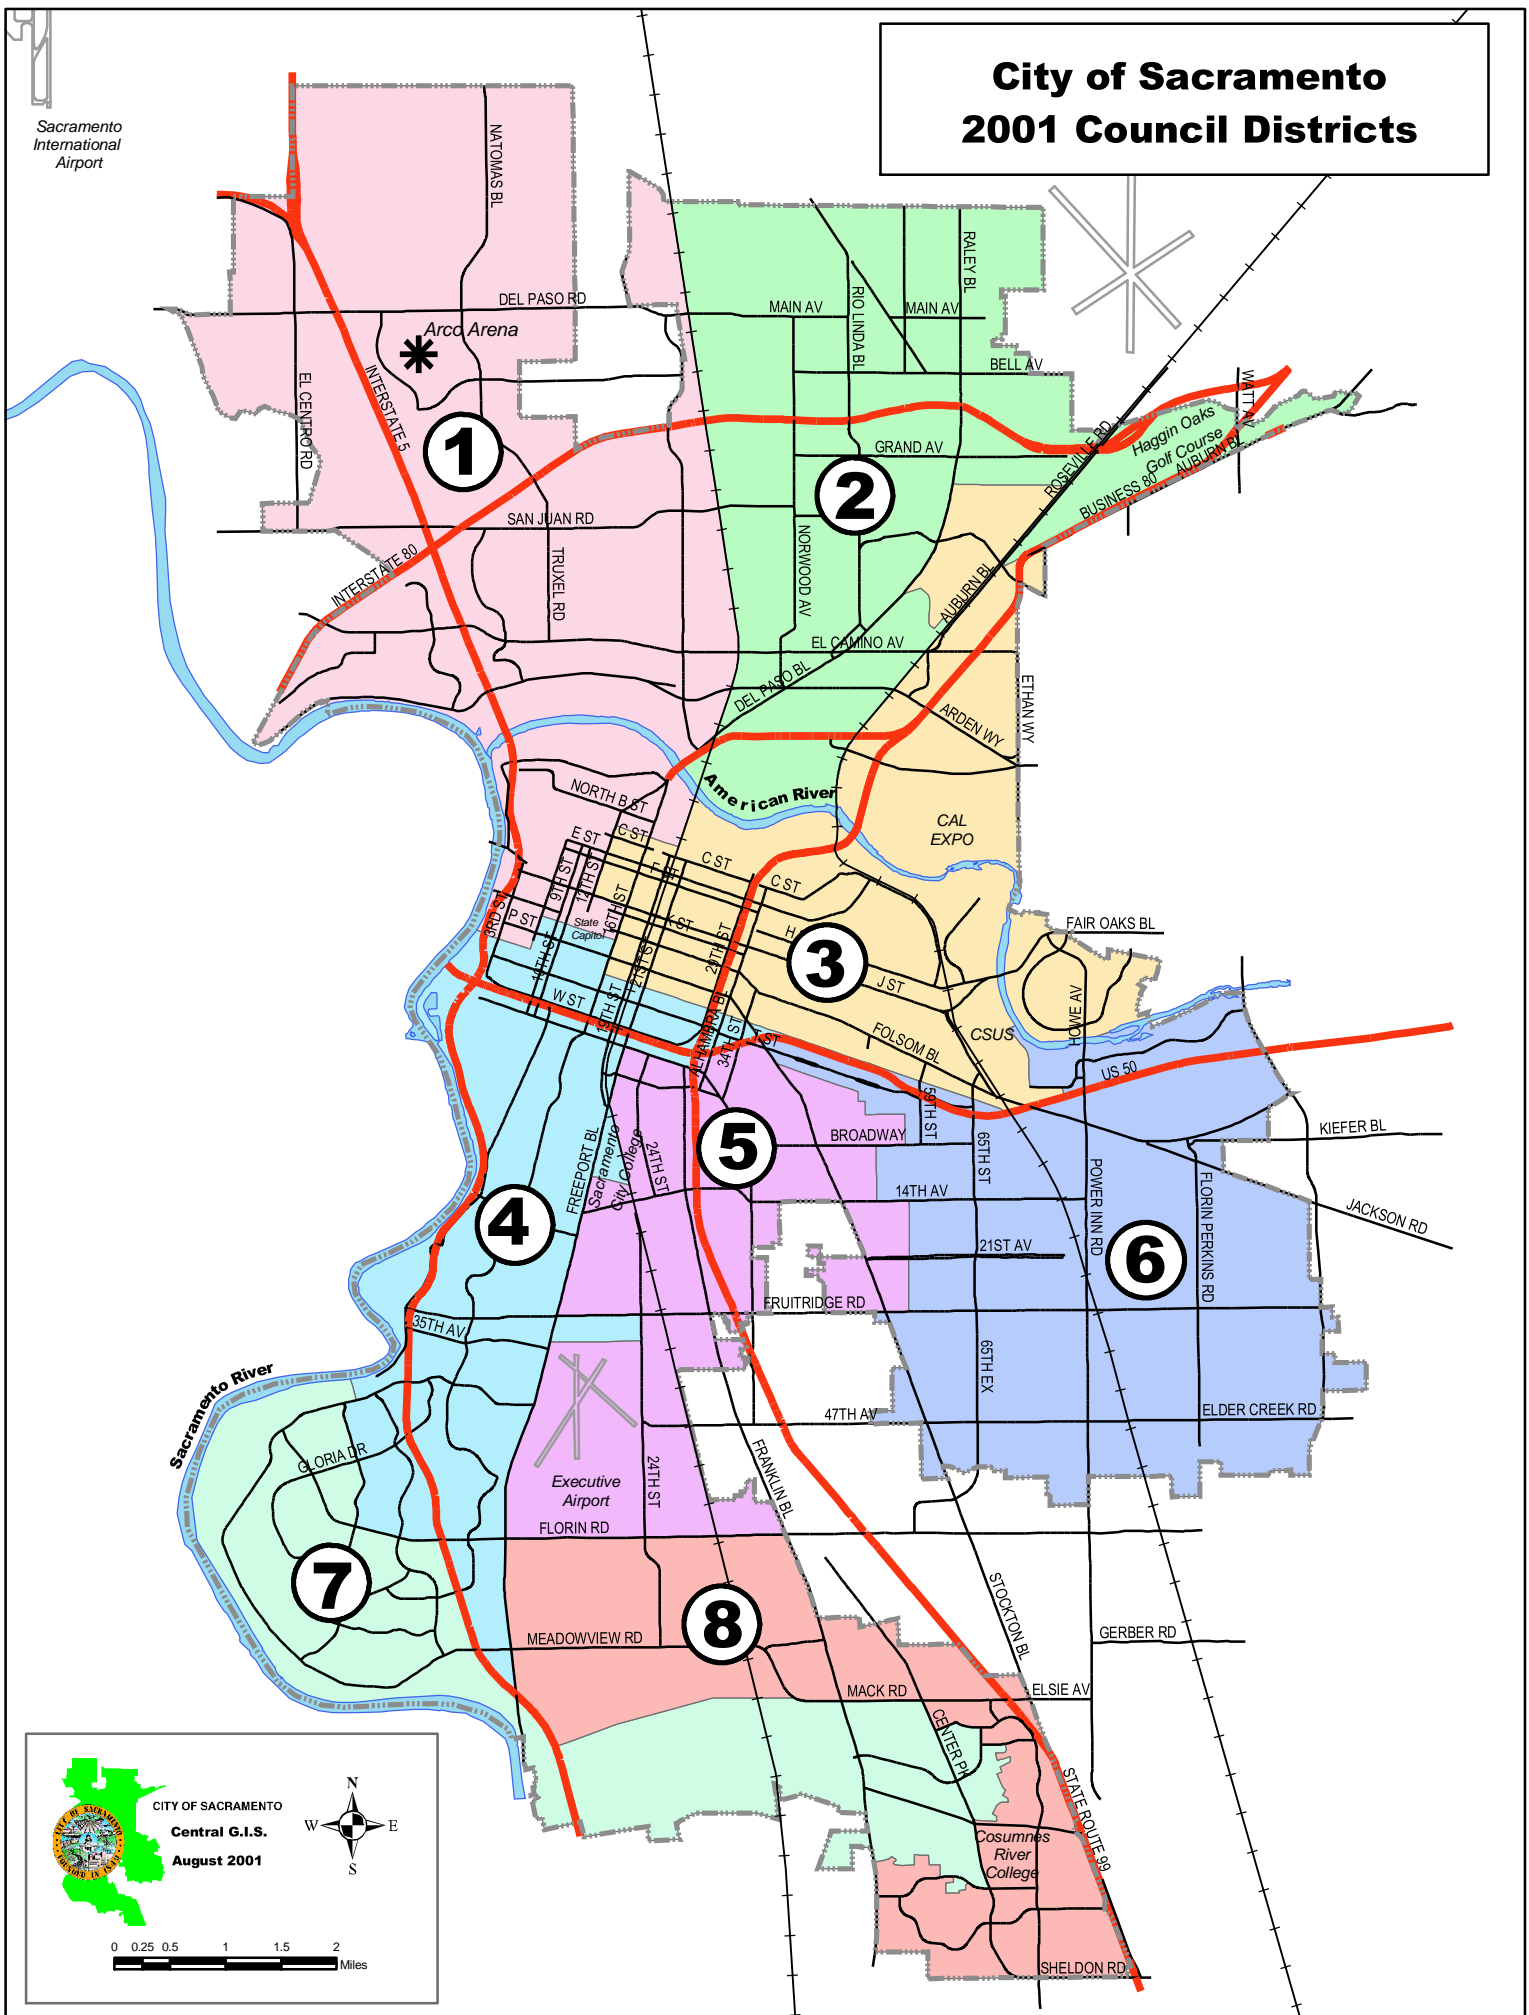

# City of Sacramento 2001 Council Districts

Sacramento  
International  
Airport

CITY OF SACRAMENTO  
Central G.I.S.  
August 2001

0 0.25 0.5 1 1.5 2 Miles