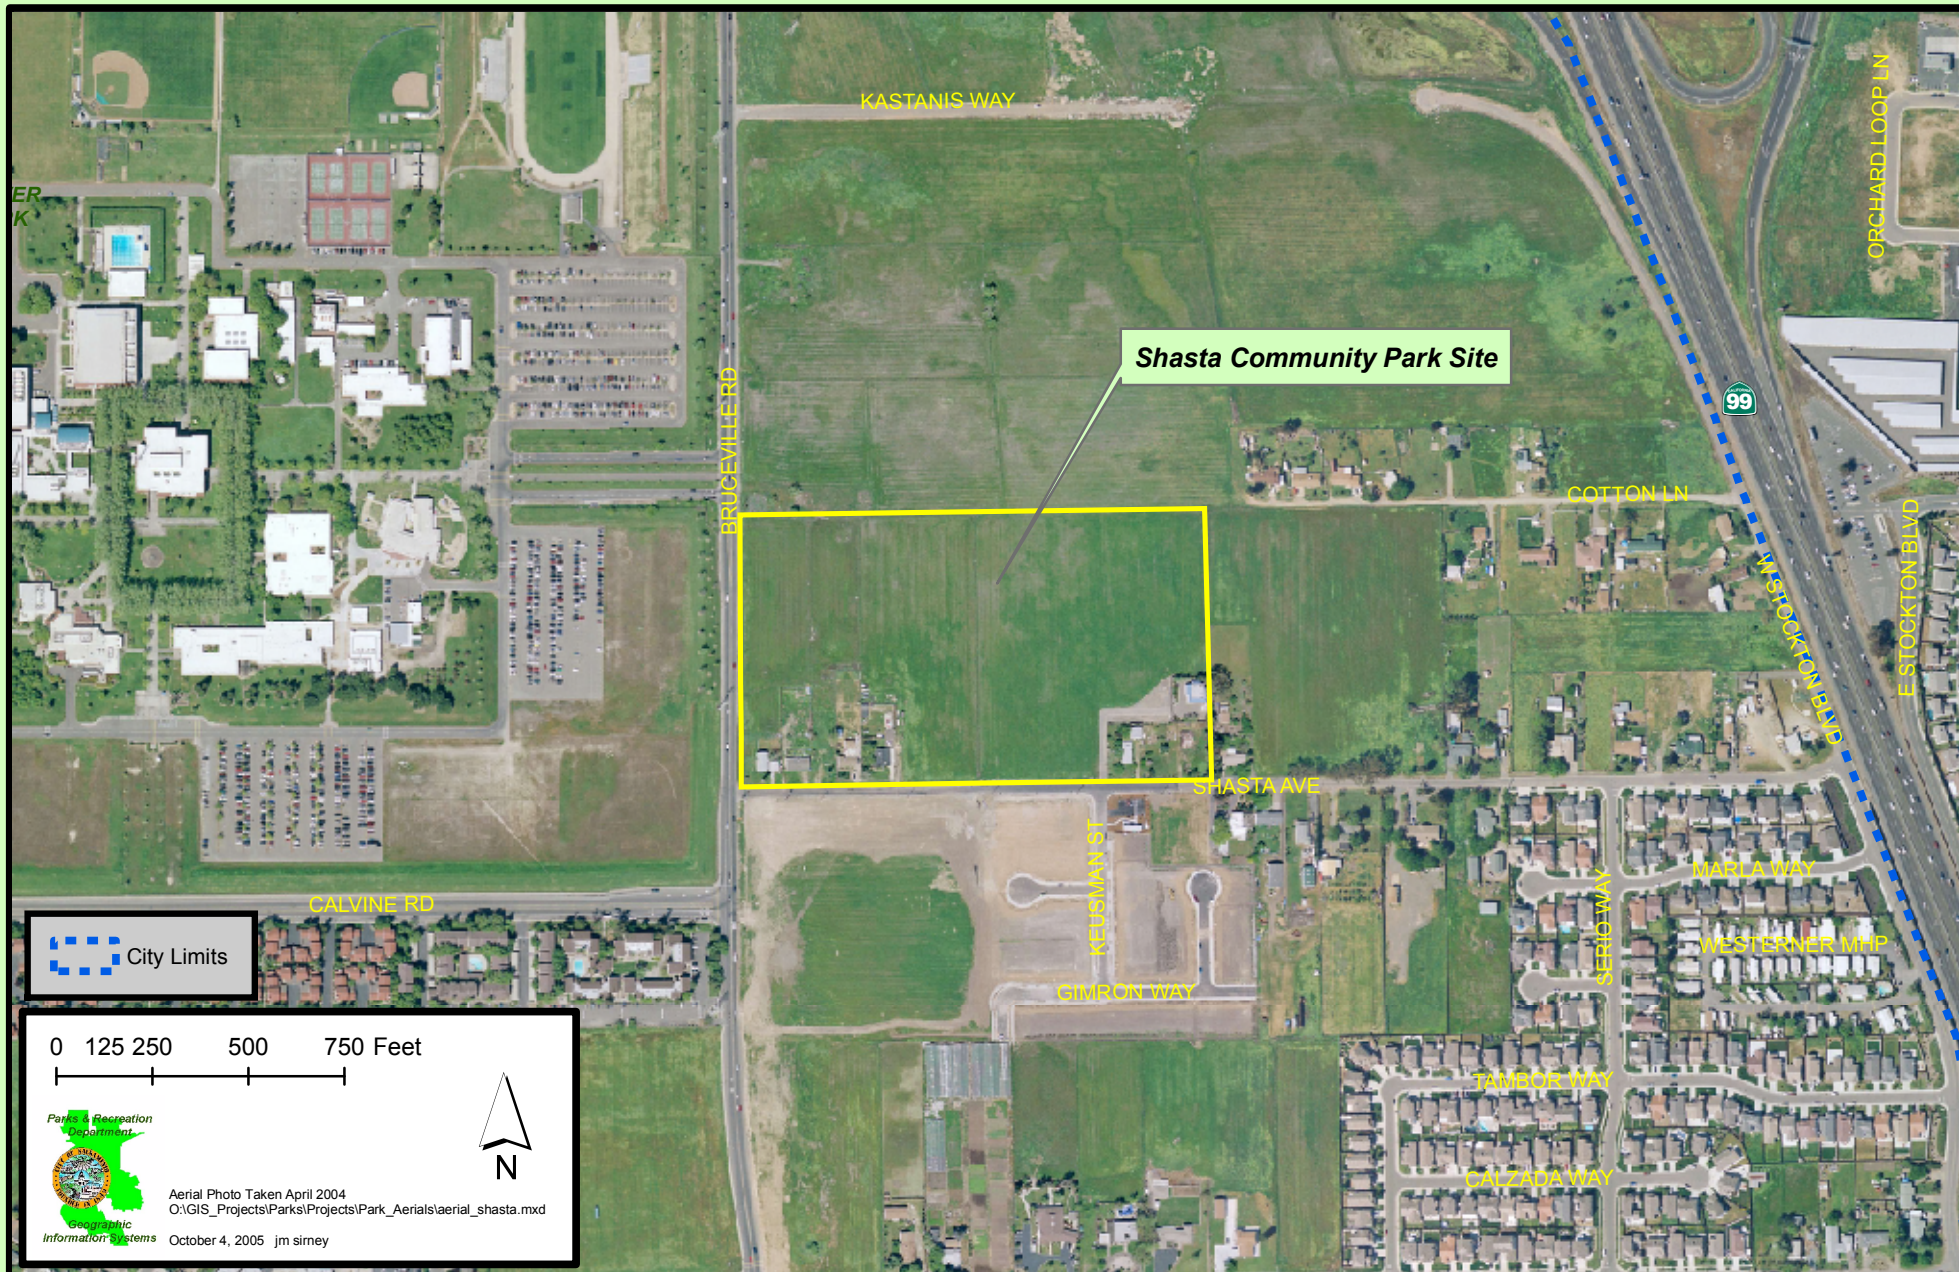

City of Sacramento Department of Parks and Recreation

Shasta Community Park Site

City Limits

Aerial Photo Taken April 2004
O:\GIS_Projects\Parks\Projects\Park_Aerials\Aerial_shasta.mxd
Geographic Information Systems
October 4, 2005 jm sirney