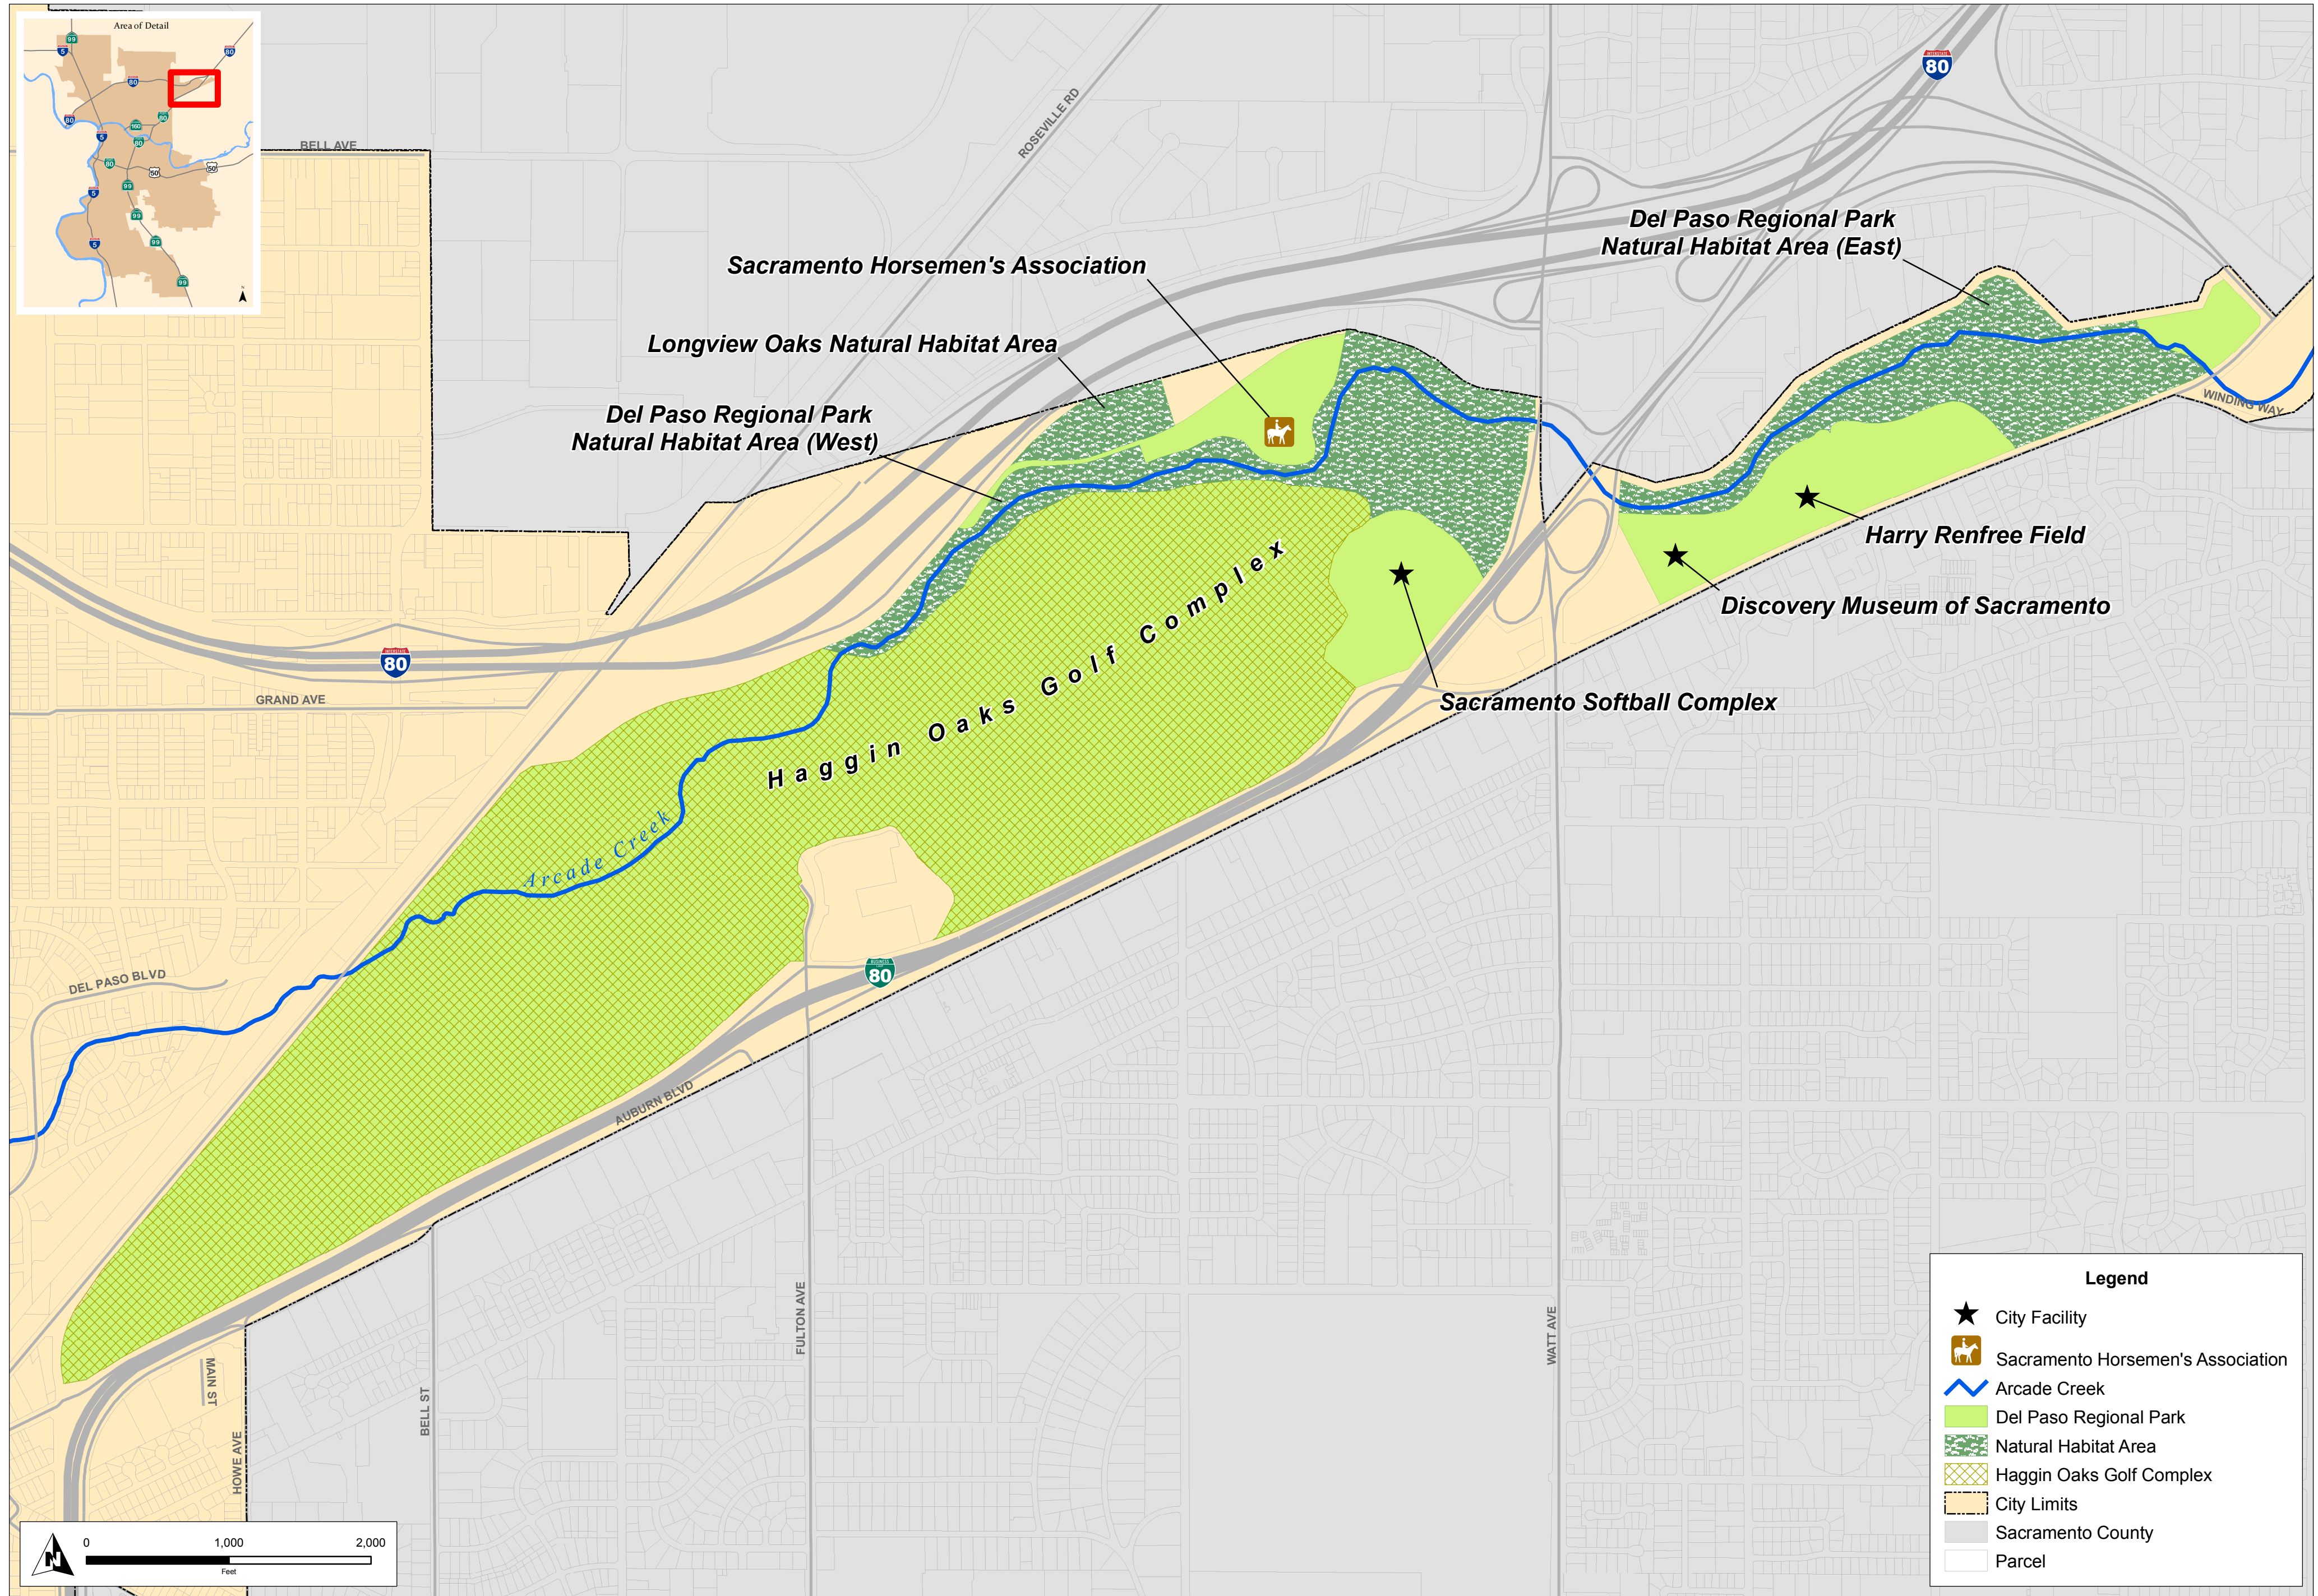

City of Sacramento Department of Parks and Recreation Del Paso Regional Park

Legend

- ★ City Facility
-  Sacramento Horsemen's Association
-  Arcade Creek
-  Del Paso Regional Park
-  Natural Habitat Area
-  Haggin Oaks Golf Complex
-  City Limits
-  Sacramento County
-  Parcel