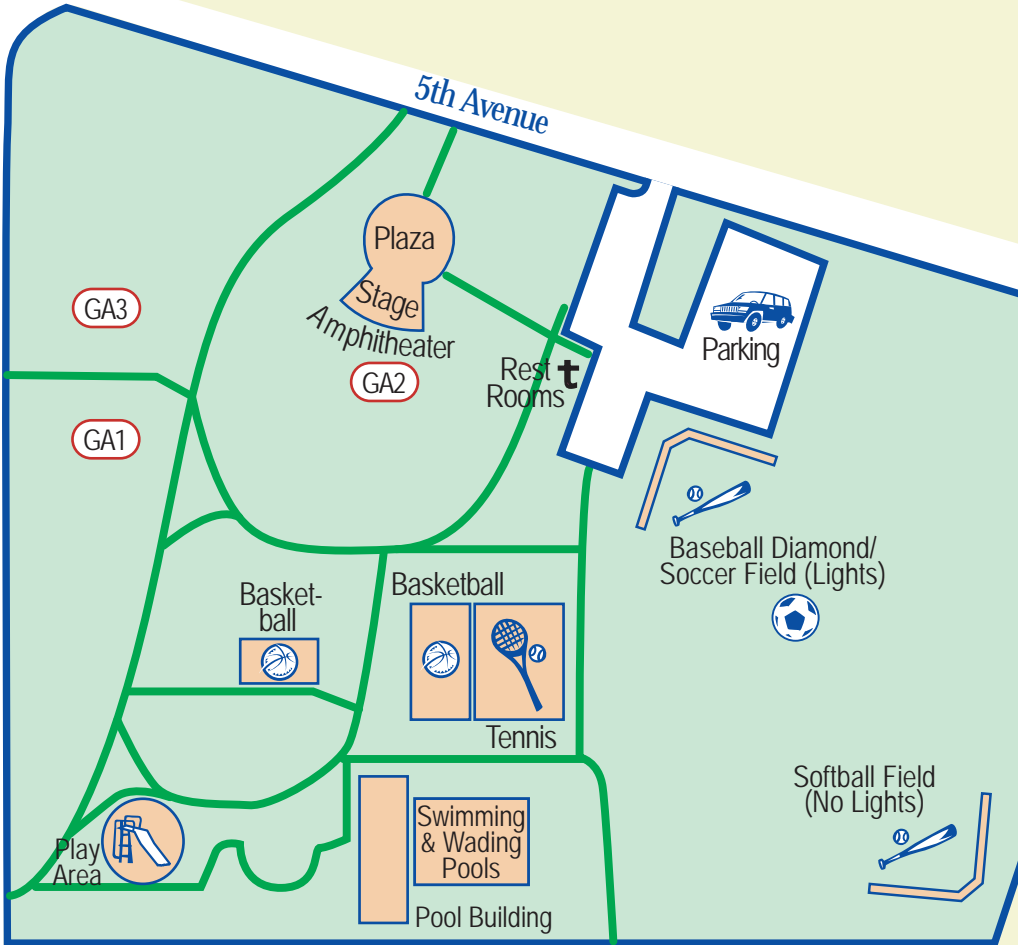

33rd Street

5th Avenue

GA1 - 4 tables, 3 small BBQs, accommodates 100
 GA2 - Included with amphitheater, no tables or BBQ, accommodates 300+
 GA3 - 2 tables, 1 small BBQ, accommodates 50
No alcohol, no amplified sound except in amphitheater.

McClatchy Park

3500 5th Avenue
 City of Sacramento