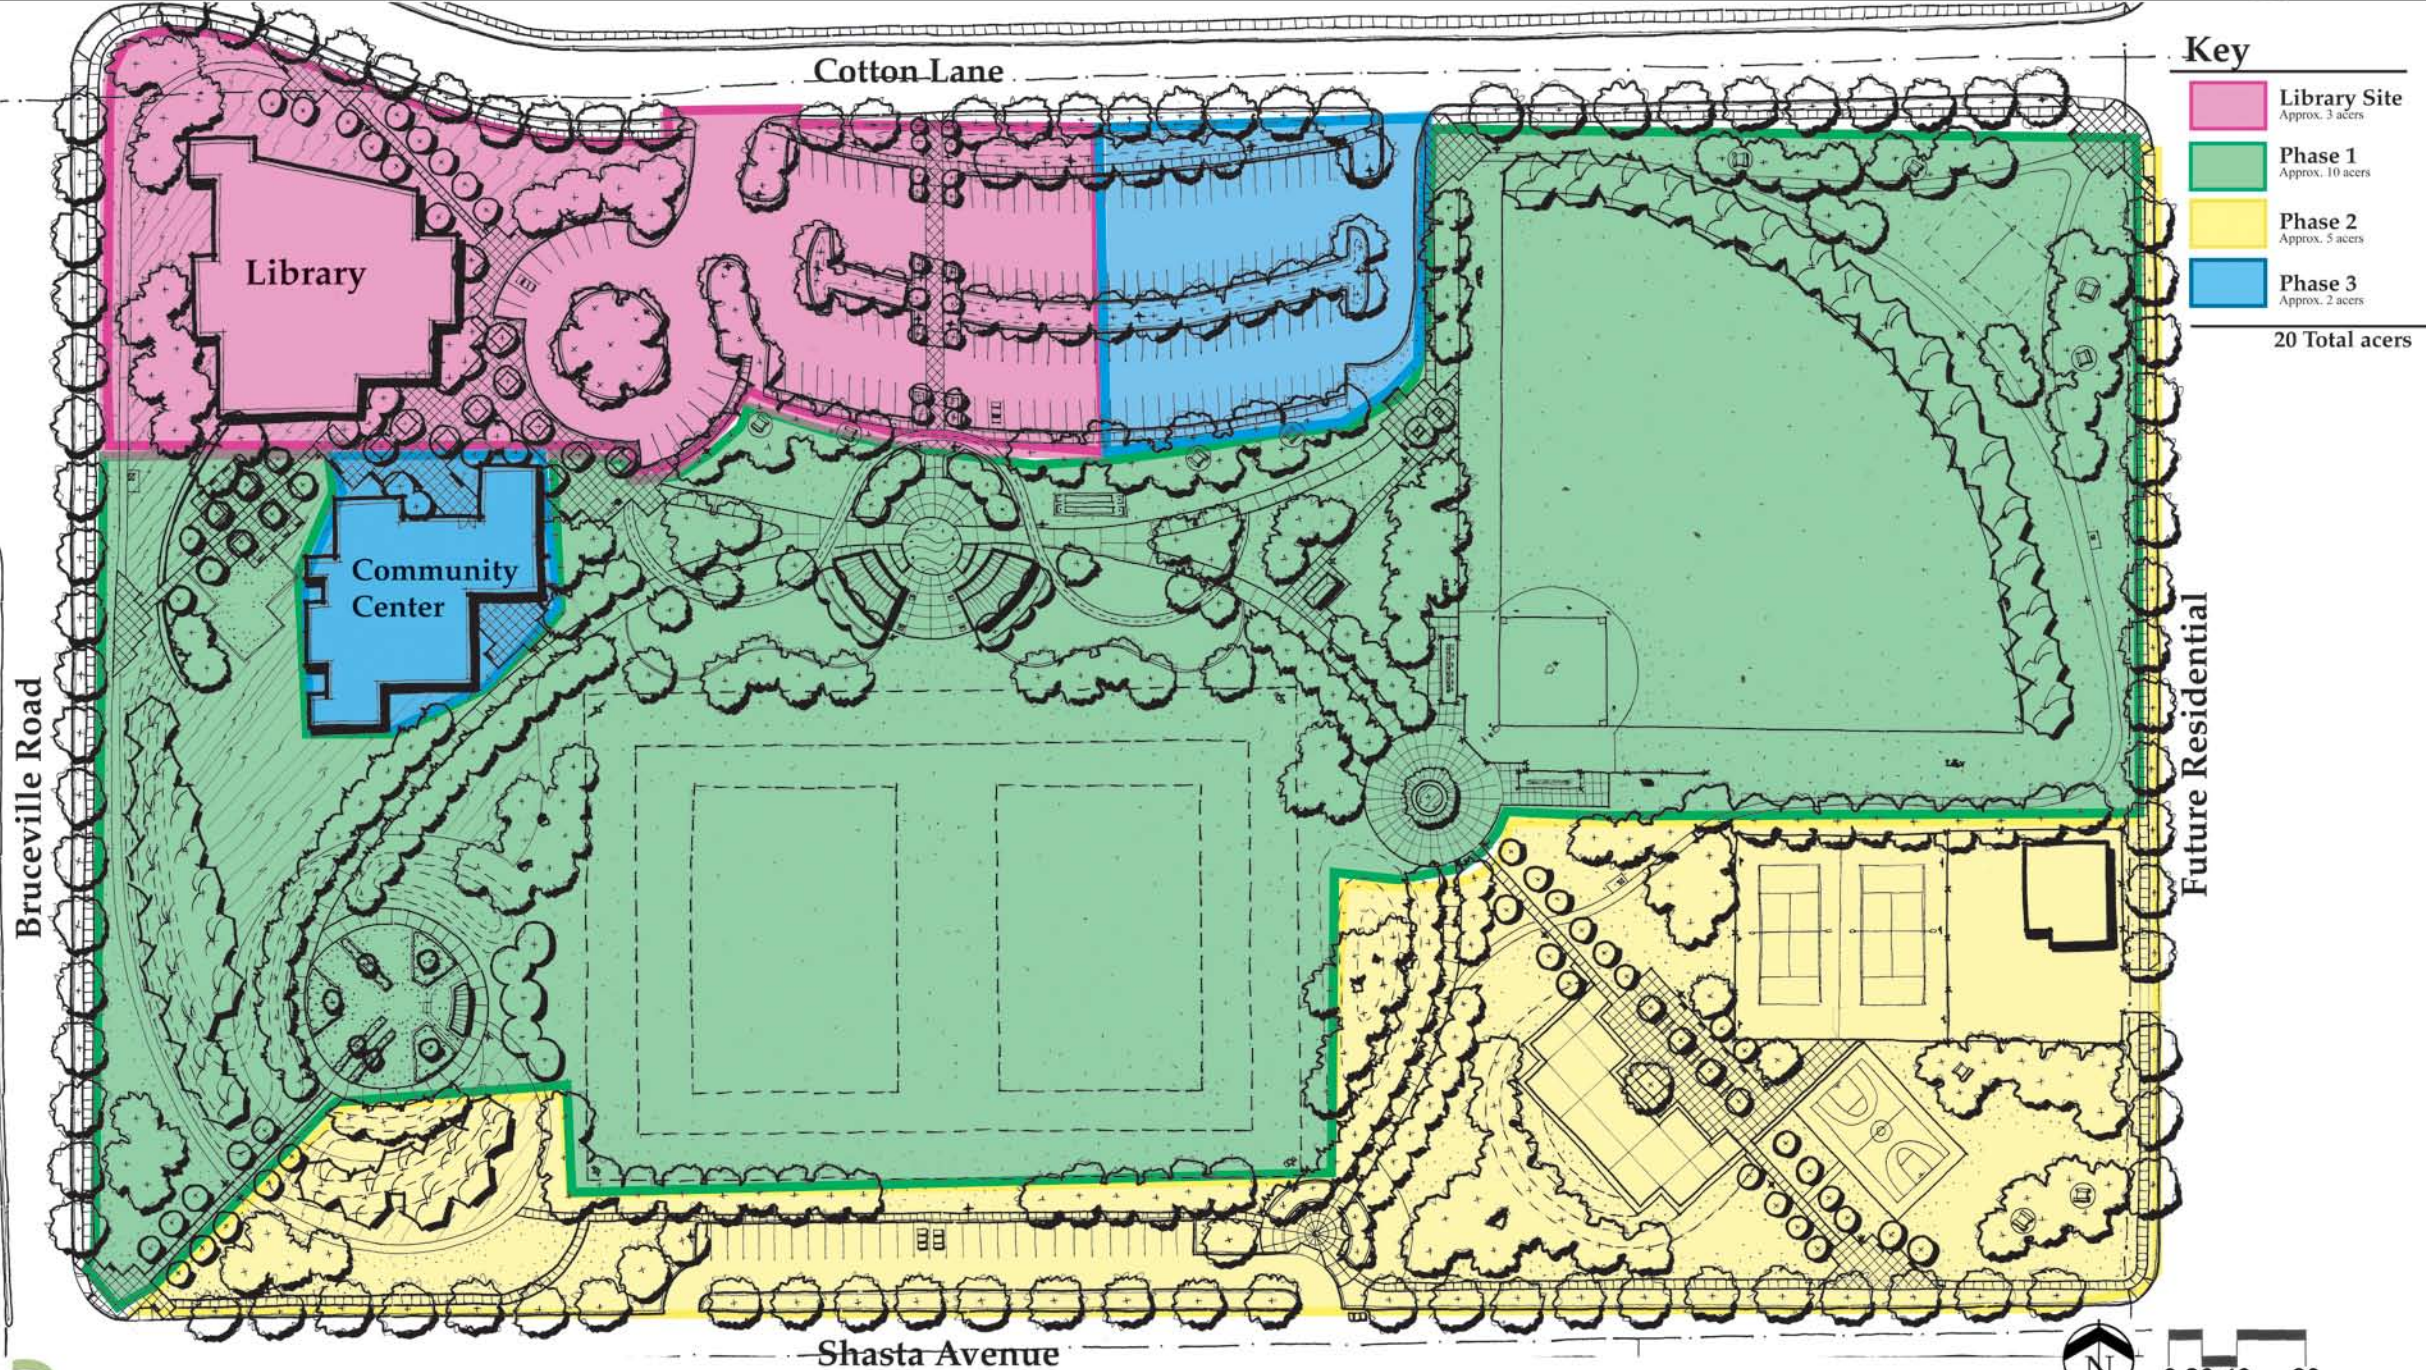

Shasta Community Park Phasing Diagram

Key	
	Library Site Approx. 3 acres
	Phase 1 Approx. 10 acres
	Phase 2 Approx. 5 acres
	Phase 3 Approx. 2 acres
20 Total acres	