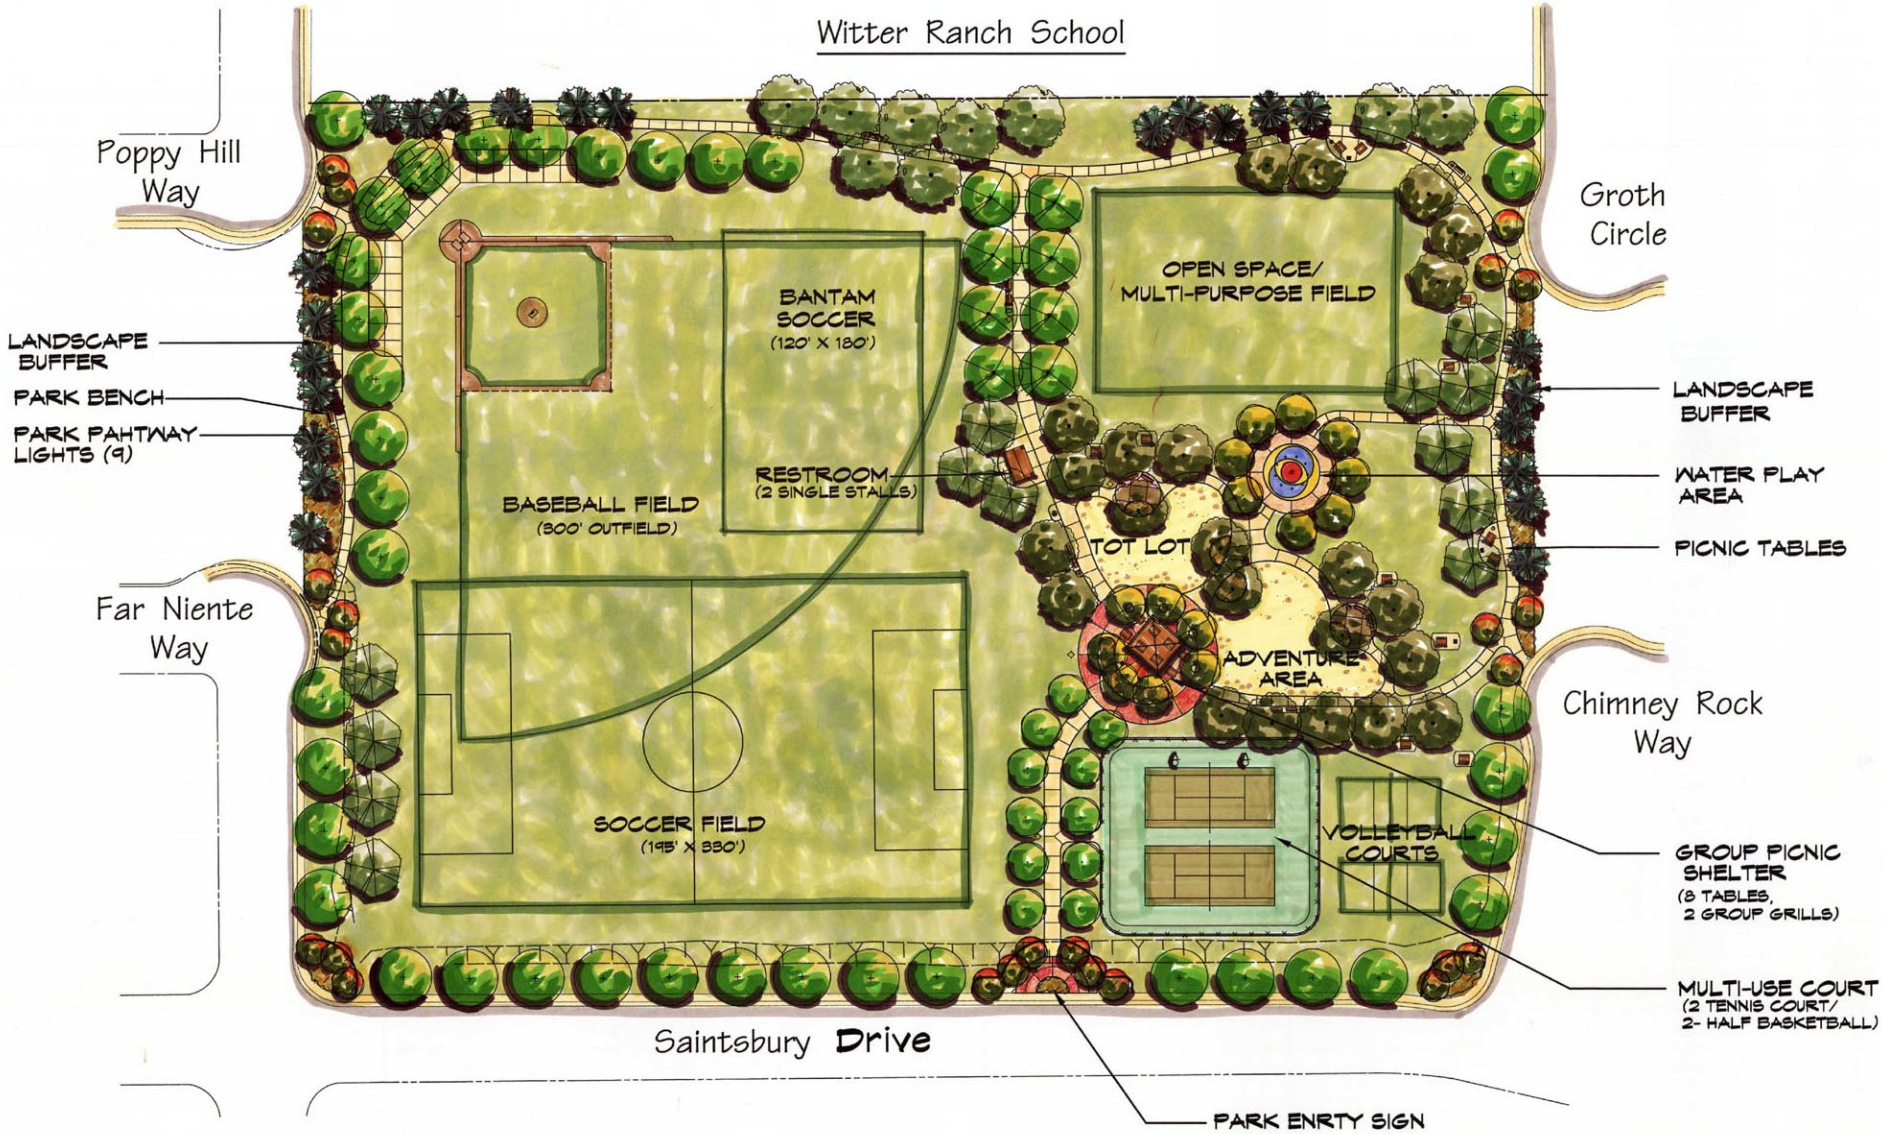

Witter Ranch School

MASTER PLAN FOR:  
**WITTER RANCH PARK-3A (9 AC)**  
 CITY OF SACRAMENTO, CALIFORNIA

LANDSCAPE ARCHITECT:  
 D. DAY  
 DRAWN BY:  
 D. DAY  
 DATE:  
 AUGUST 30, 2001