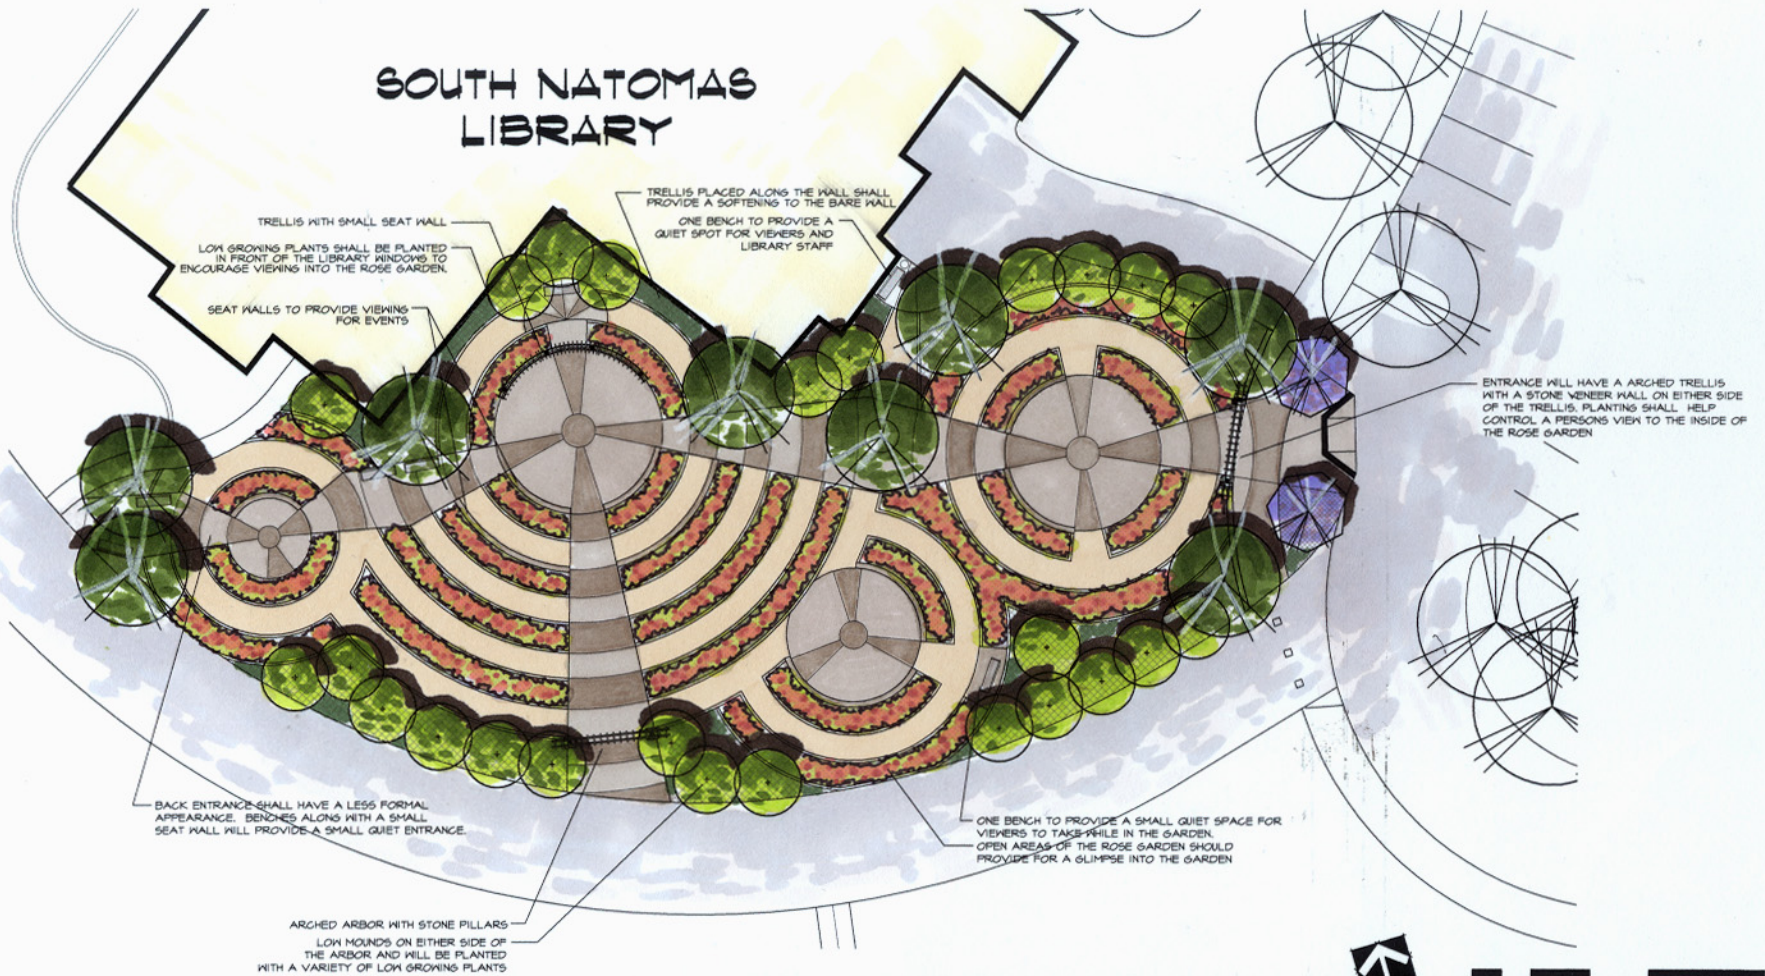

# COMMUNITY ROSE GARDEN

## SOUTH NATOMAS

### MASTER PLAN

NORTH

CITY OF SACRAMENTO  
DEPARTMENT OF PARKS AND RECREATION  
APRIL 2004

PROJECT MANAGER: DENNIS DAY  
DRAWN BY: MICHAEL ROSALES