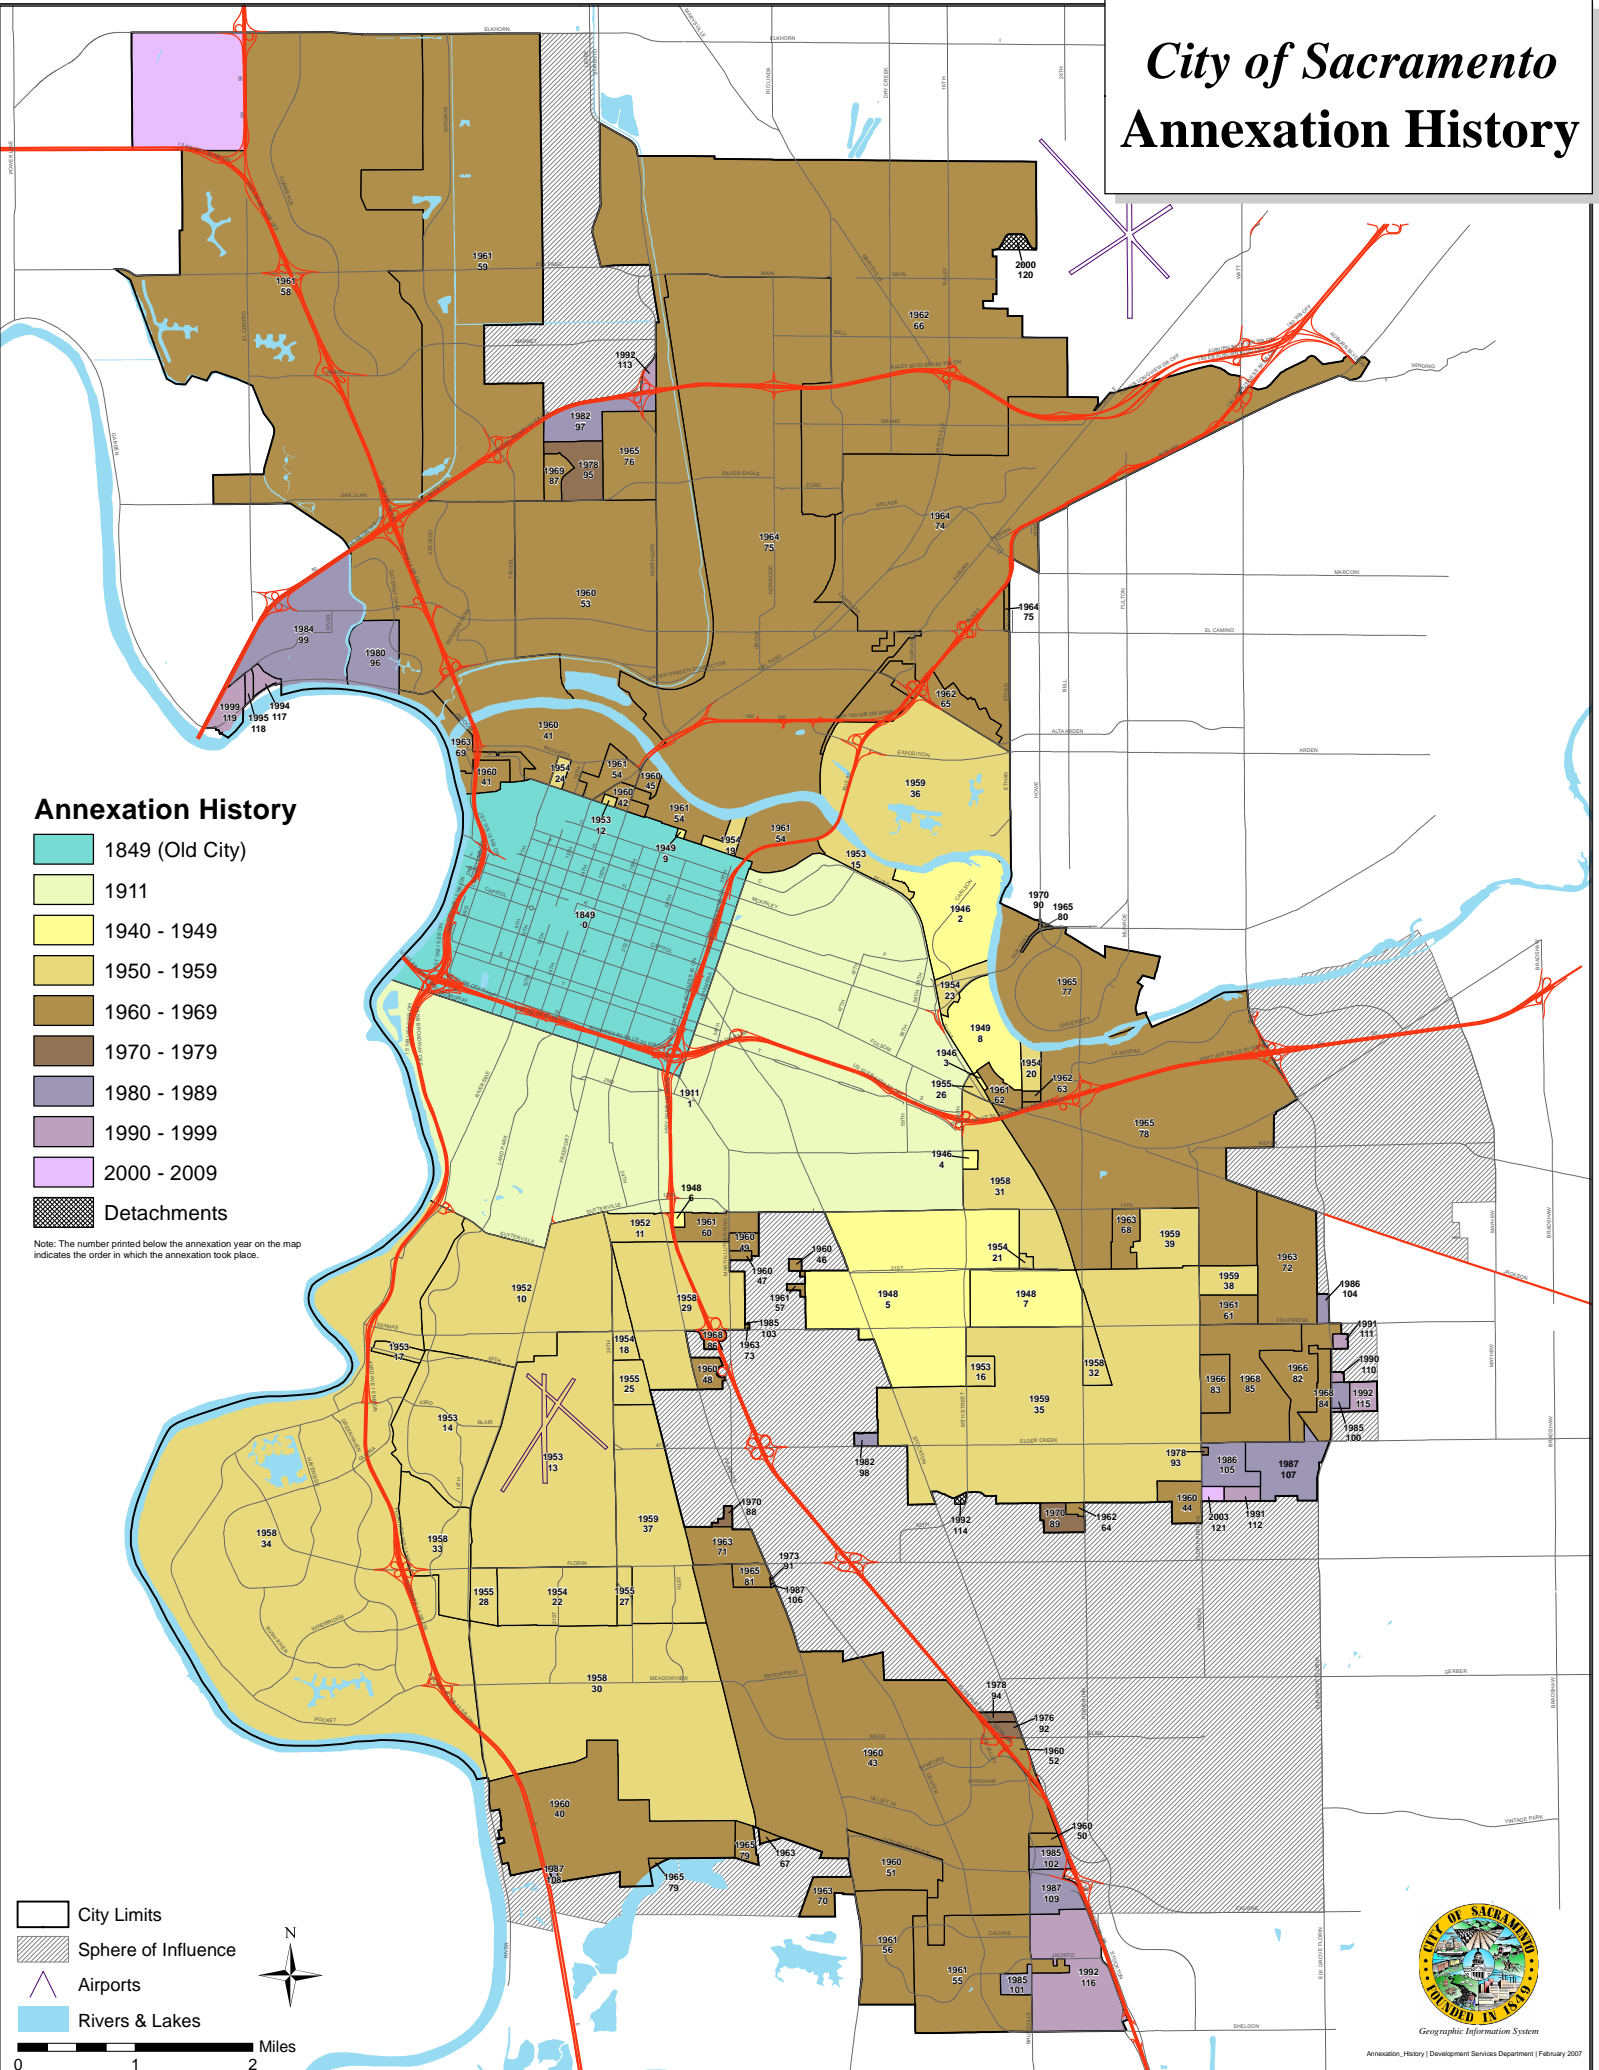

City of Sacramento Annexation History

Annexation History

- 1849 (Old City)
- 1911
- 1940 - 1949
- 1950 - 1959
- 1960 - 1969
- 1970 - 1979
- 1980 - 1989
- 1990 - 1999
- 2000 - 2009
- Detachments

- City Limits
- Sphere of Influence
- Airports
- Rivers & Lakes

0 1 2 Miles