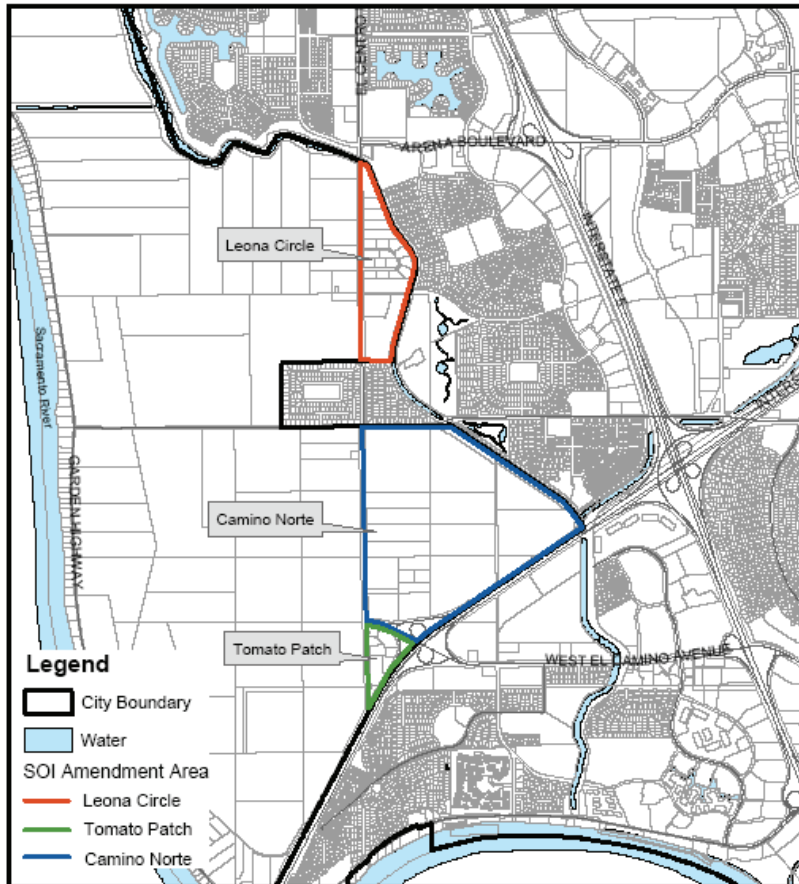

Camino Norte

**Camino Norte / Leona Circle
Location Map**

0.4 0.2 0 0.4 Miles

Camino Norte is located east of El Centro Road and north of Interstate 80. It encompasses 390 acres including:

- Tomato Patch
- Leona Circle
- Camino Norte (49'er Travel Plaza and approximately 250 undeveloped acres.)

This area is outside the City Limits and the City's Sphere of Influence. The current proposal is requesting a Sphere of Influence Amendment which is anticipated to be heard before LAFCo in winter 2009. Annexation is not proposed at this time and there is no new development proposed for the Camino Norte property.