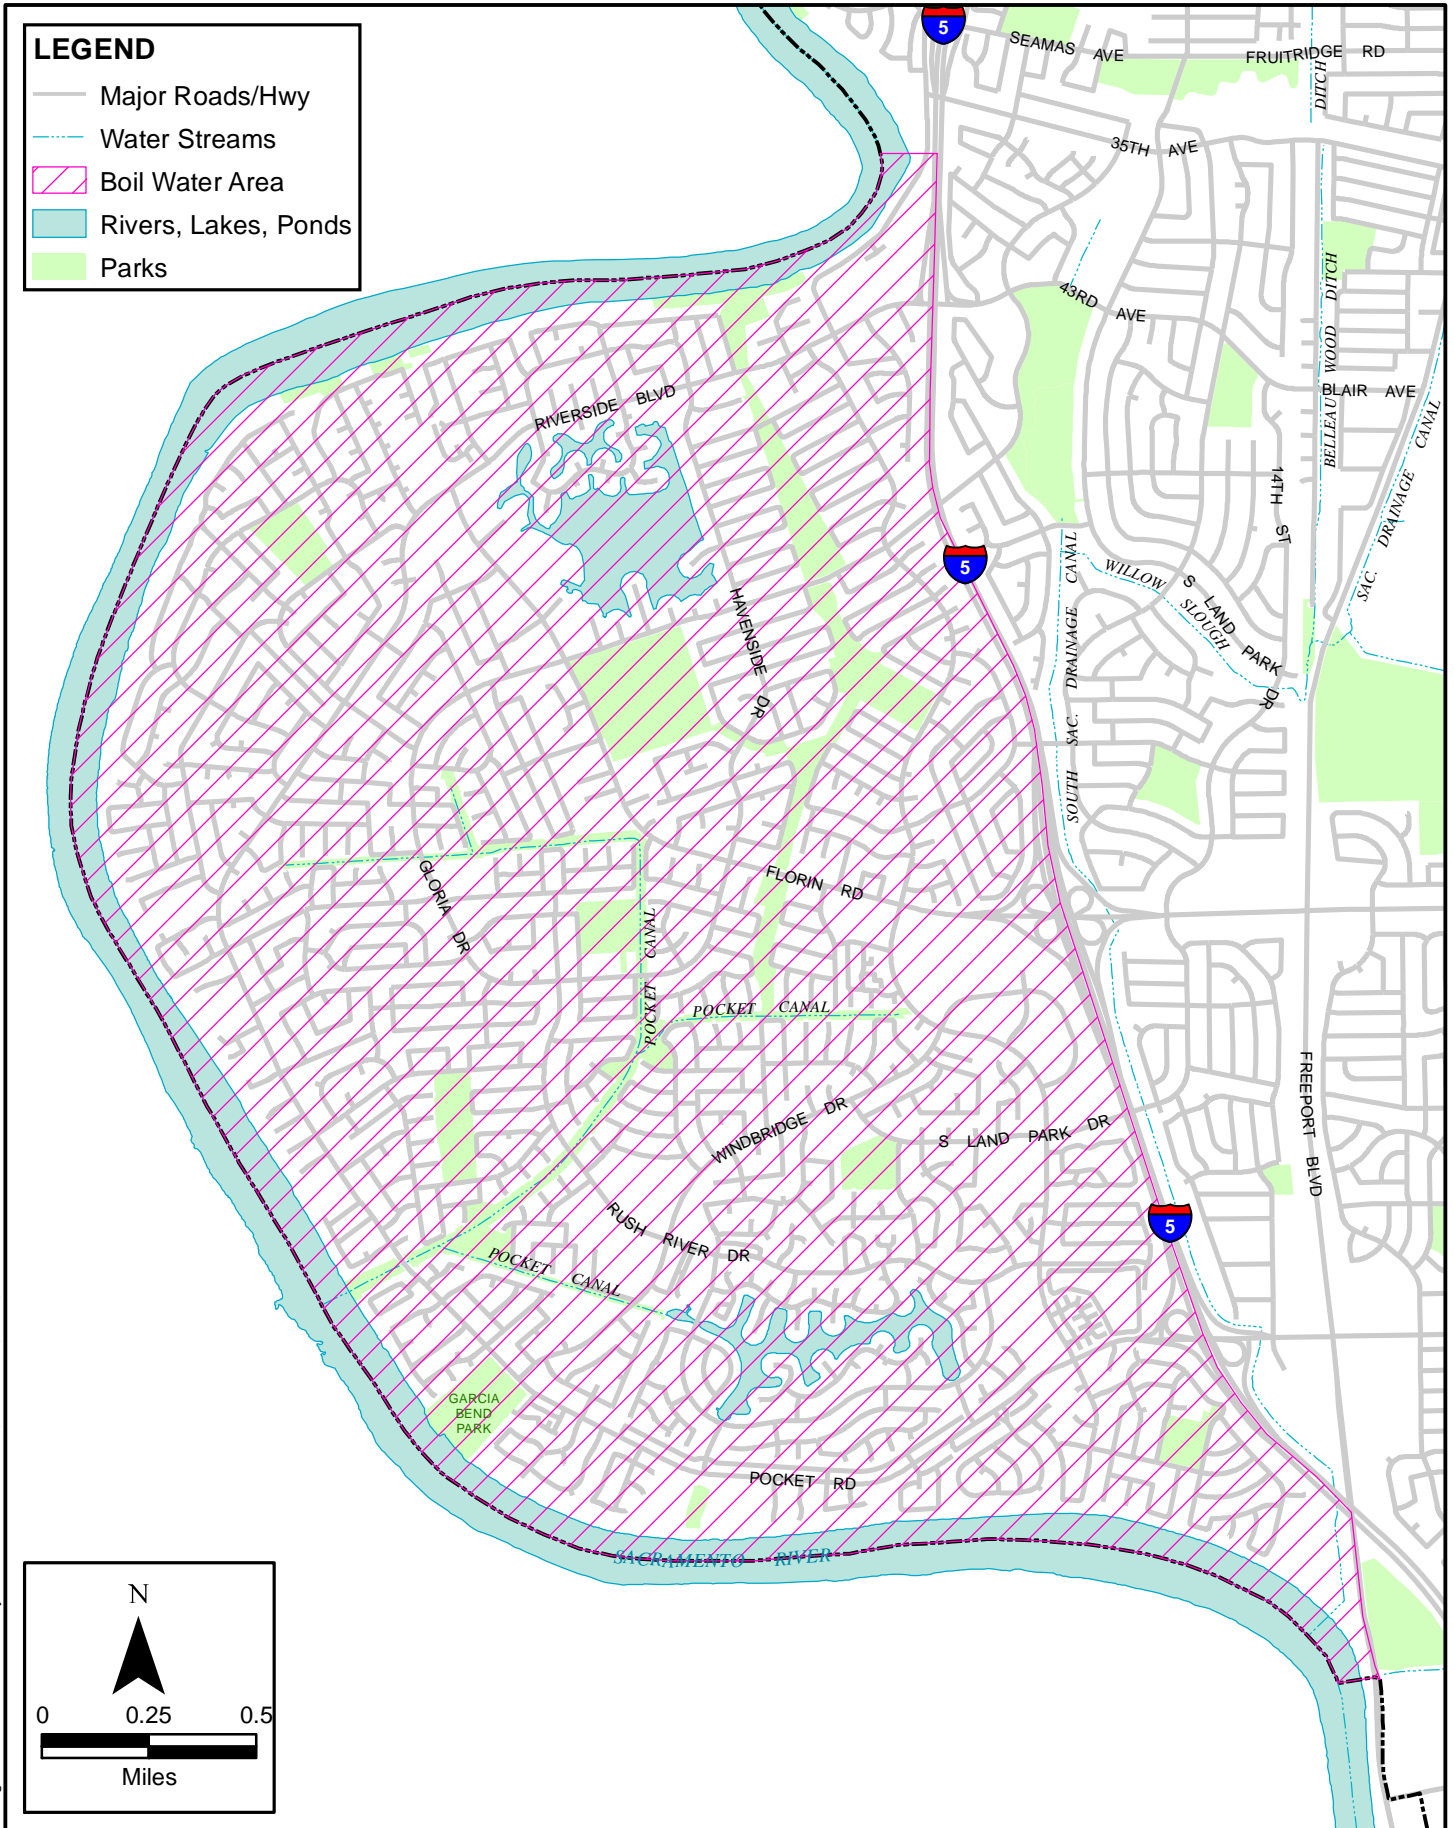

BOIL WATER AREA

Pocket Area

LEGEND

- Major Roads/Hwy
- Water Streams
- Boil Water Area
- Rivers, Lakes, Ponds
- Parks

S:\Eng\Kirkham\Water_Quality\EOCI\Pocket_Area.mxd, 1/10/2016, DOU, RKirkham