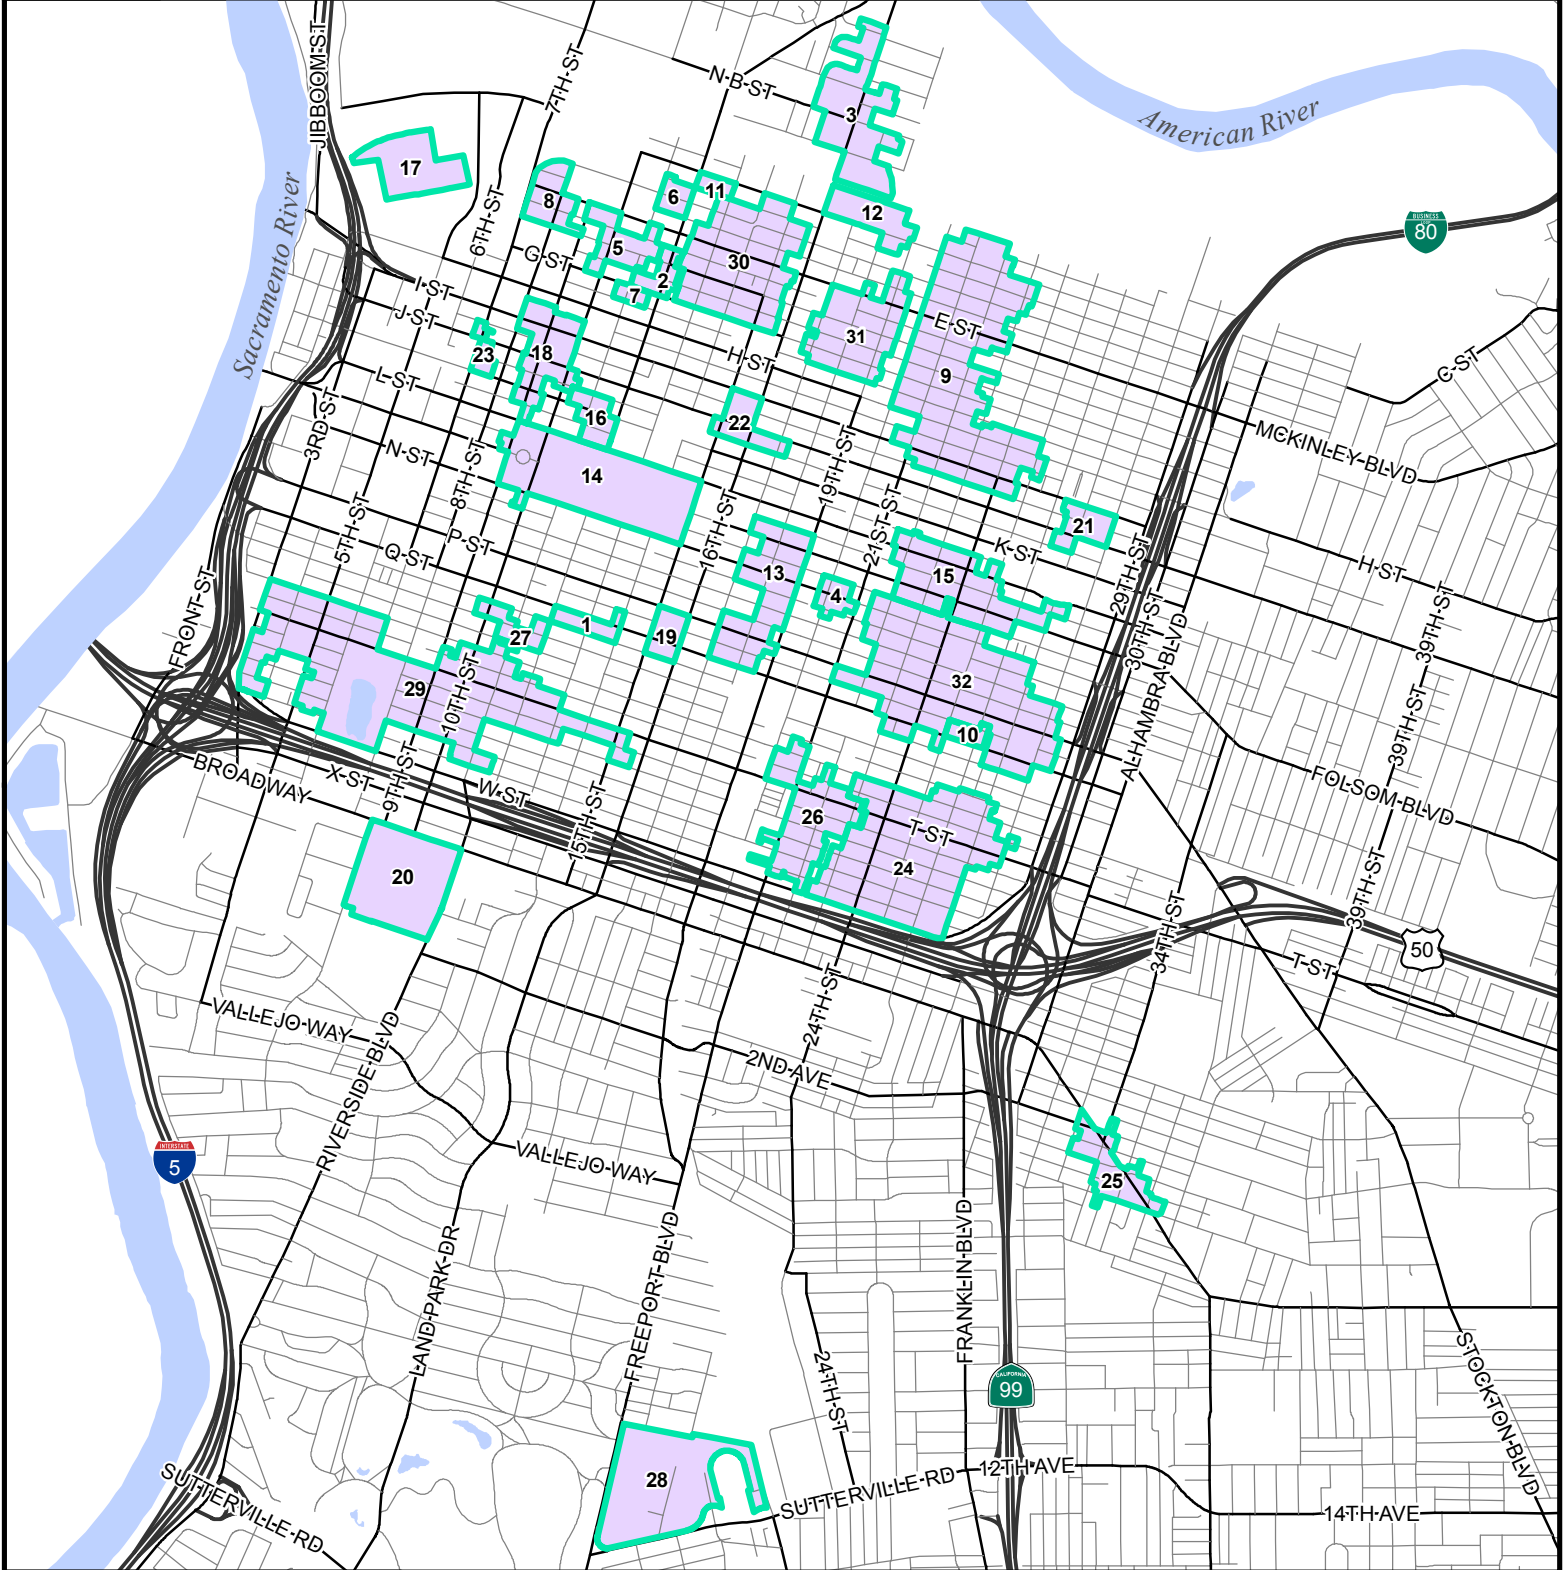

# City of Sacramento Historic Districts July 29th, 2015

**Legend**

Adopted Historic Districts

0 1,500 3,000  
Feet

Community Development Department | July 29, 2015  
DSD\_GIS\Projects\...Historic\_Districts\_Survey\_Areas

ID	Name	ID	Name	ID	Name
1	1200-1300 "Q" Street	12	C Street Industrial	23	Merchant Street
2	12th Street Commercial	13	Capitol Avenue	24	Newton Booth
3	North 16th Street	14	Capitol	25	Oak Park
4	20th and N Streets	15	Capitol Mansions	26	Poverty Ridge
5	Alkali Flat Central	16	Cathedral Square	27	R Street
6	Alkali Flat North	17	Central Shops	28	Sacramento City College
7	Alkali Flat South	18	[Cesar Chavez Memorial] Plaza Park	29	South Side
8	Alkali Flat West	19	Fremont Park	30	Washington
9	Boulevard Park	20	Historic City Cemetery	31	Washington School
10	Bungalow Row	21	Marshall Park	32	Winn Park
11	C Street Commercial	22	Memorial Auditorium		