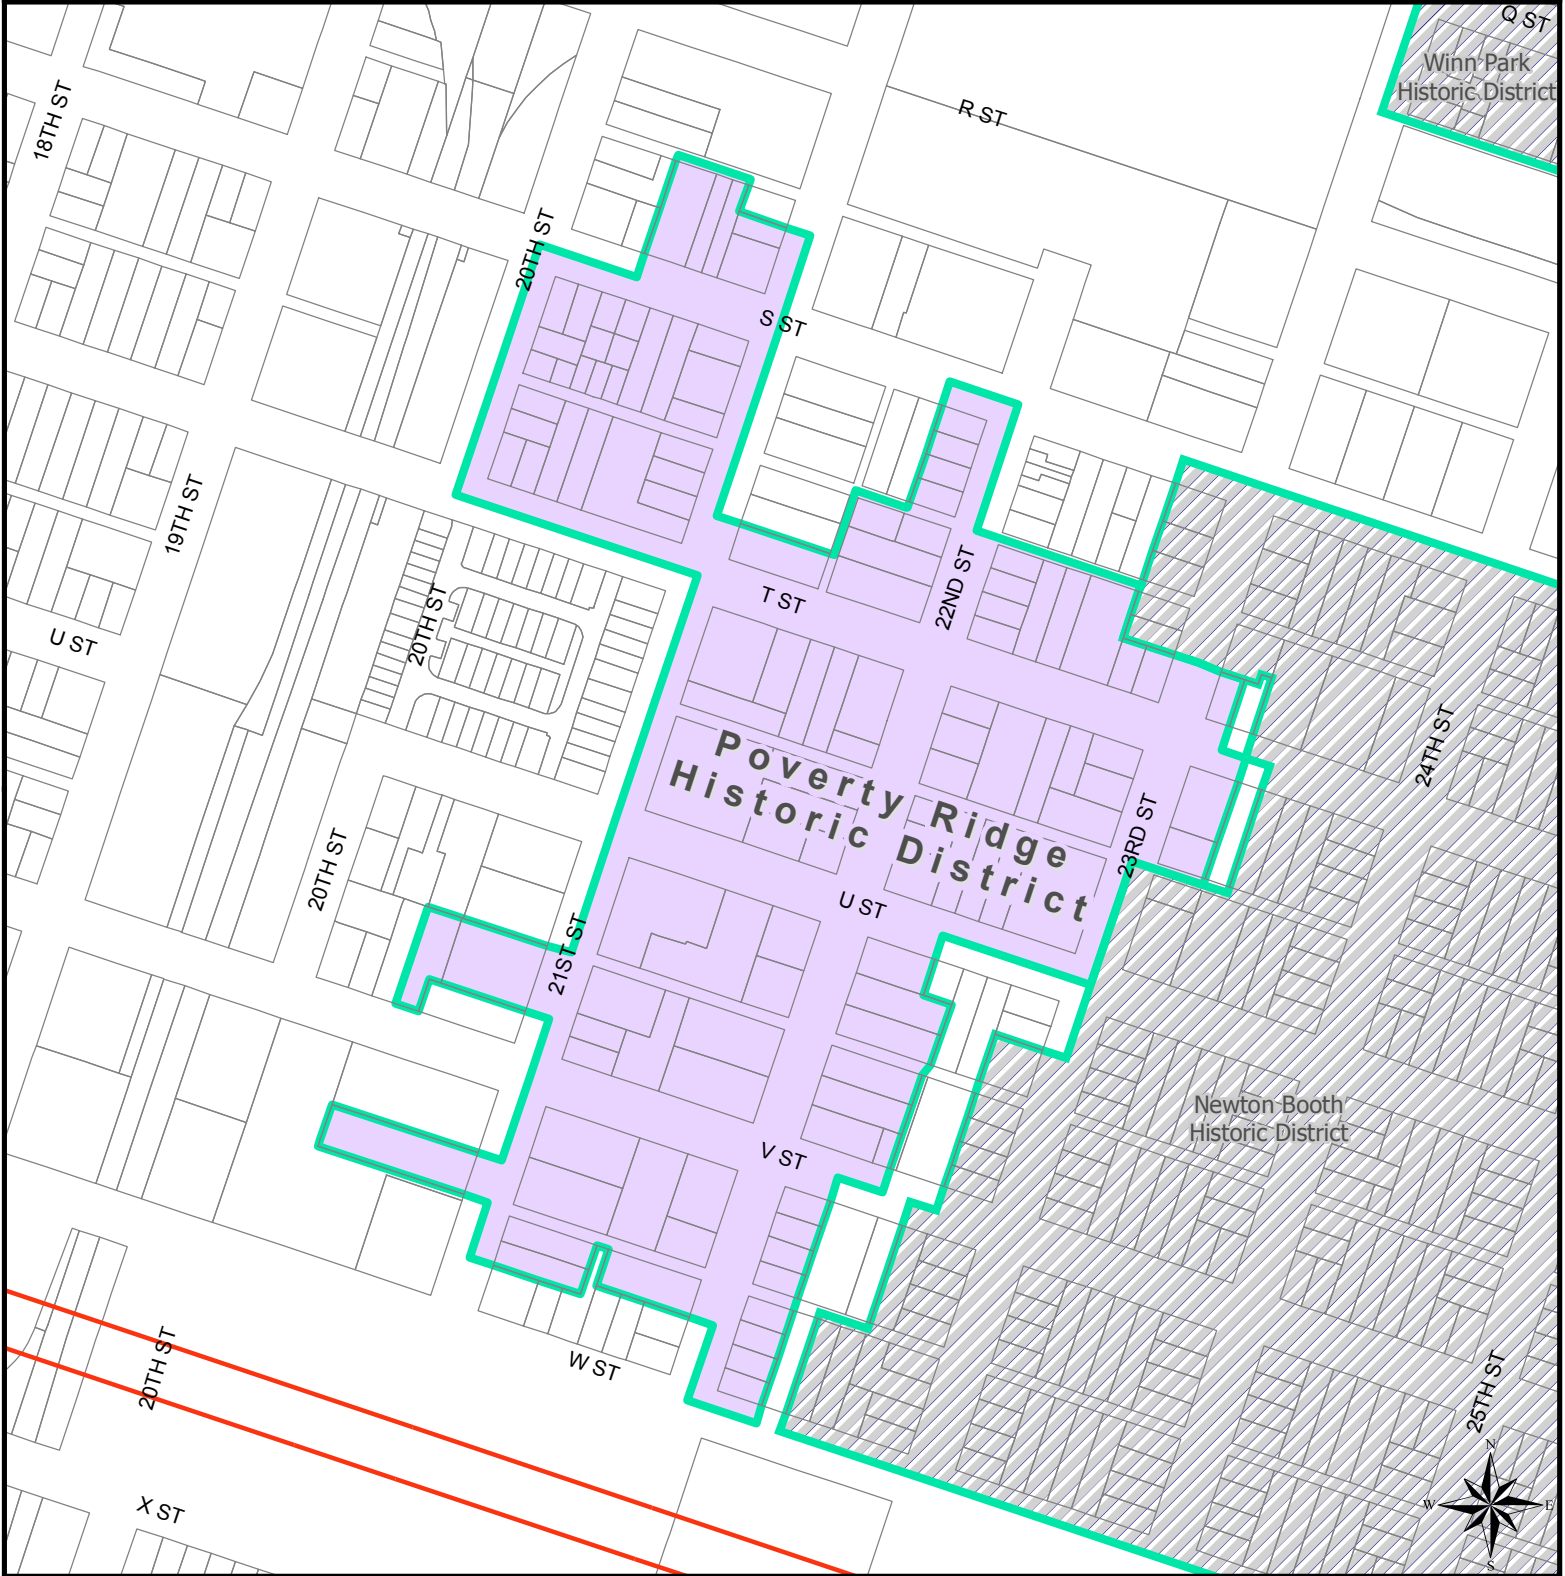

City of Sacramento Historic Resources

Geographic Information System

Poverty Ridge Historic District

Ordinance # 85-076 July 30th, 1985

-  Parcels
-  Poverty Ridge
-  Other Historic Districts