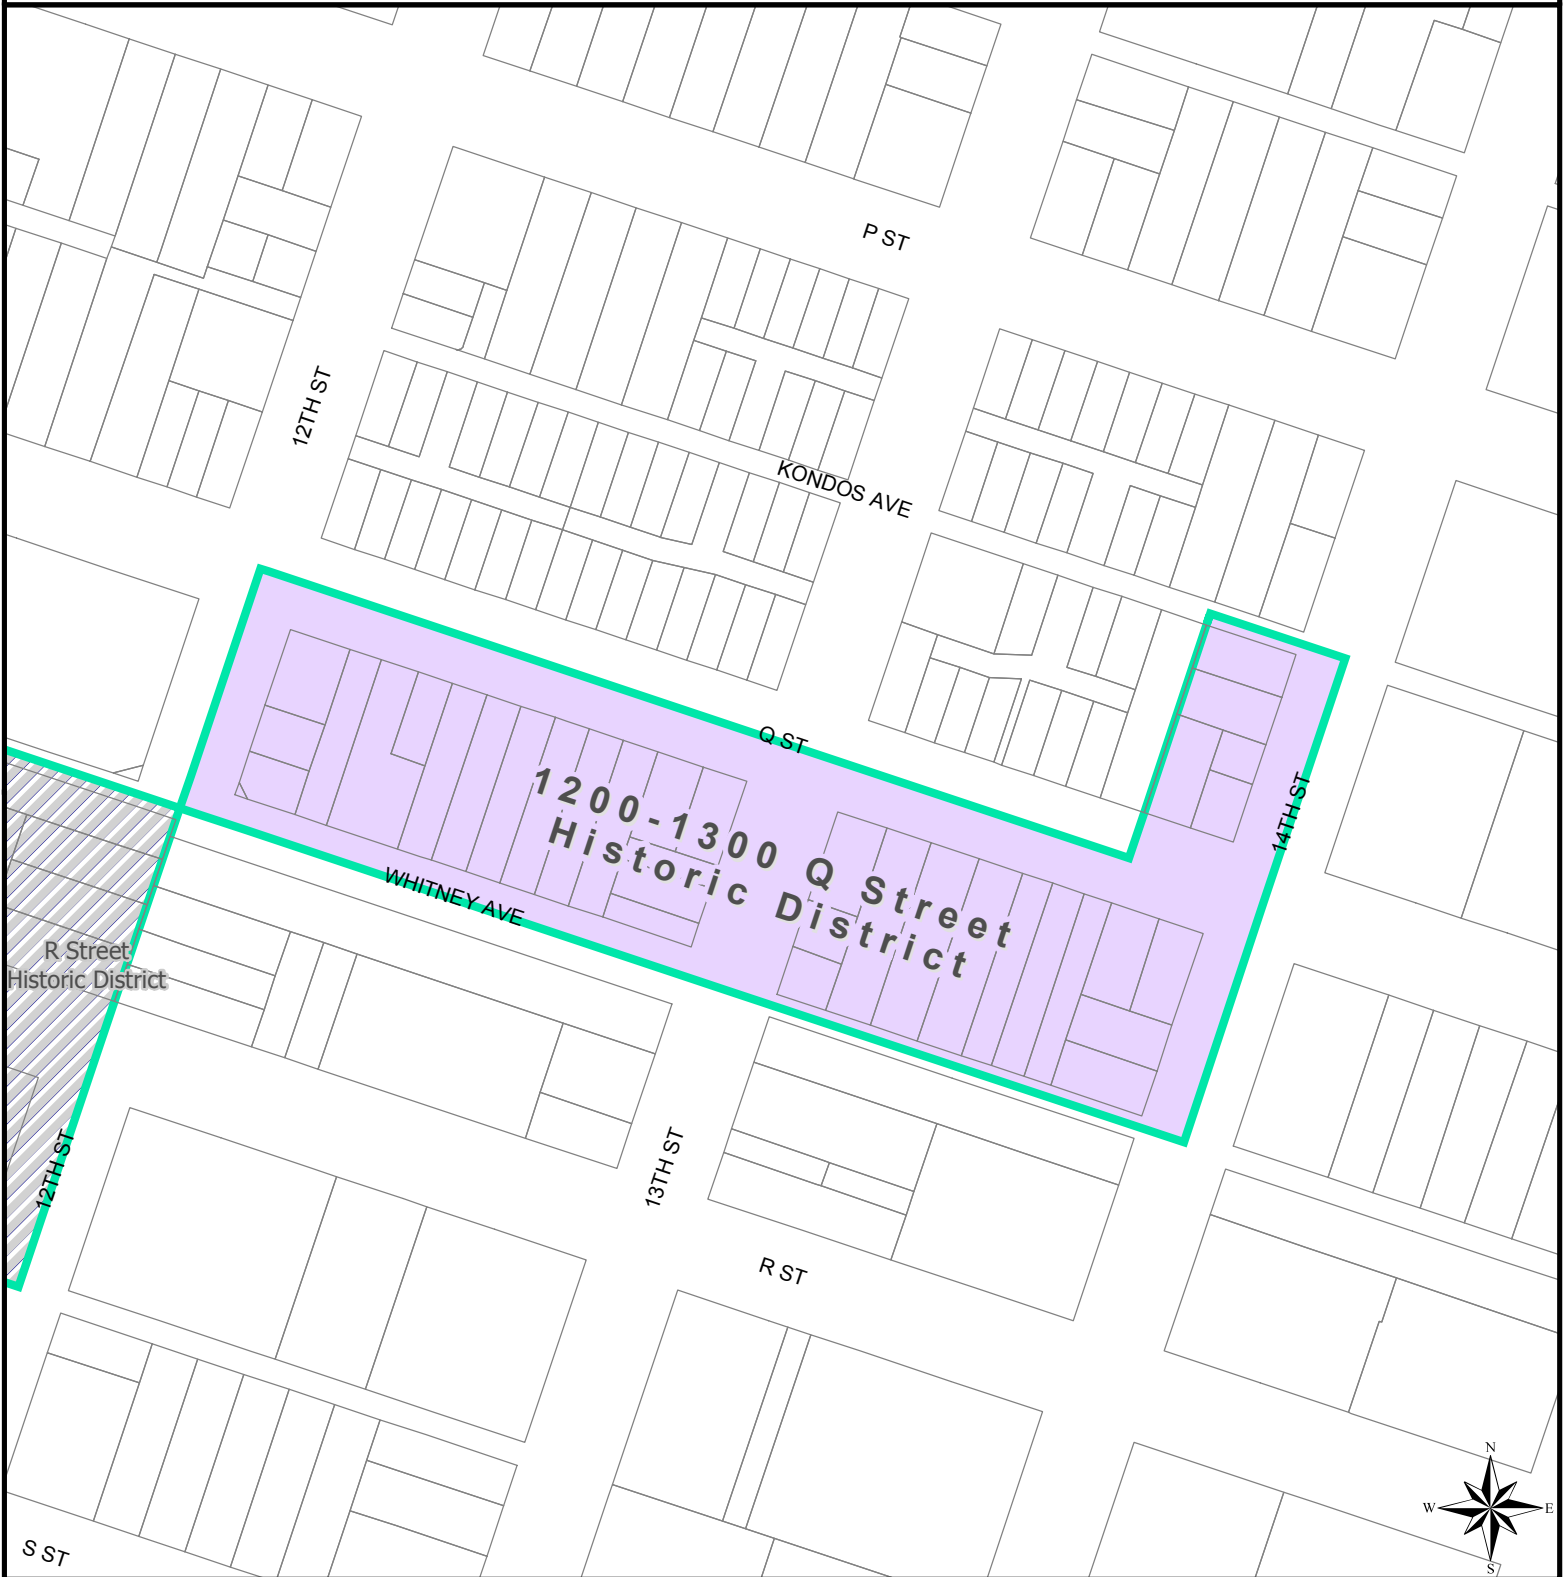

City of Sacramento Historic Resources

Geographic Information System

1200-1300 Q Street Historic District

Ordinance # 85-076 July 30th, 1985

0 100 200
Feet

- Parcels
- 1200-1300 Q Street
- Other Historic Districts