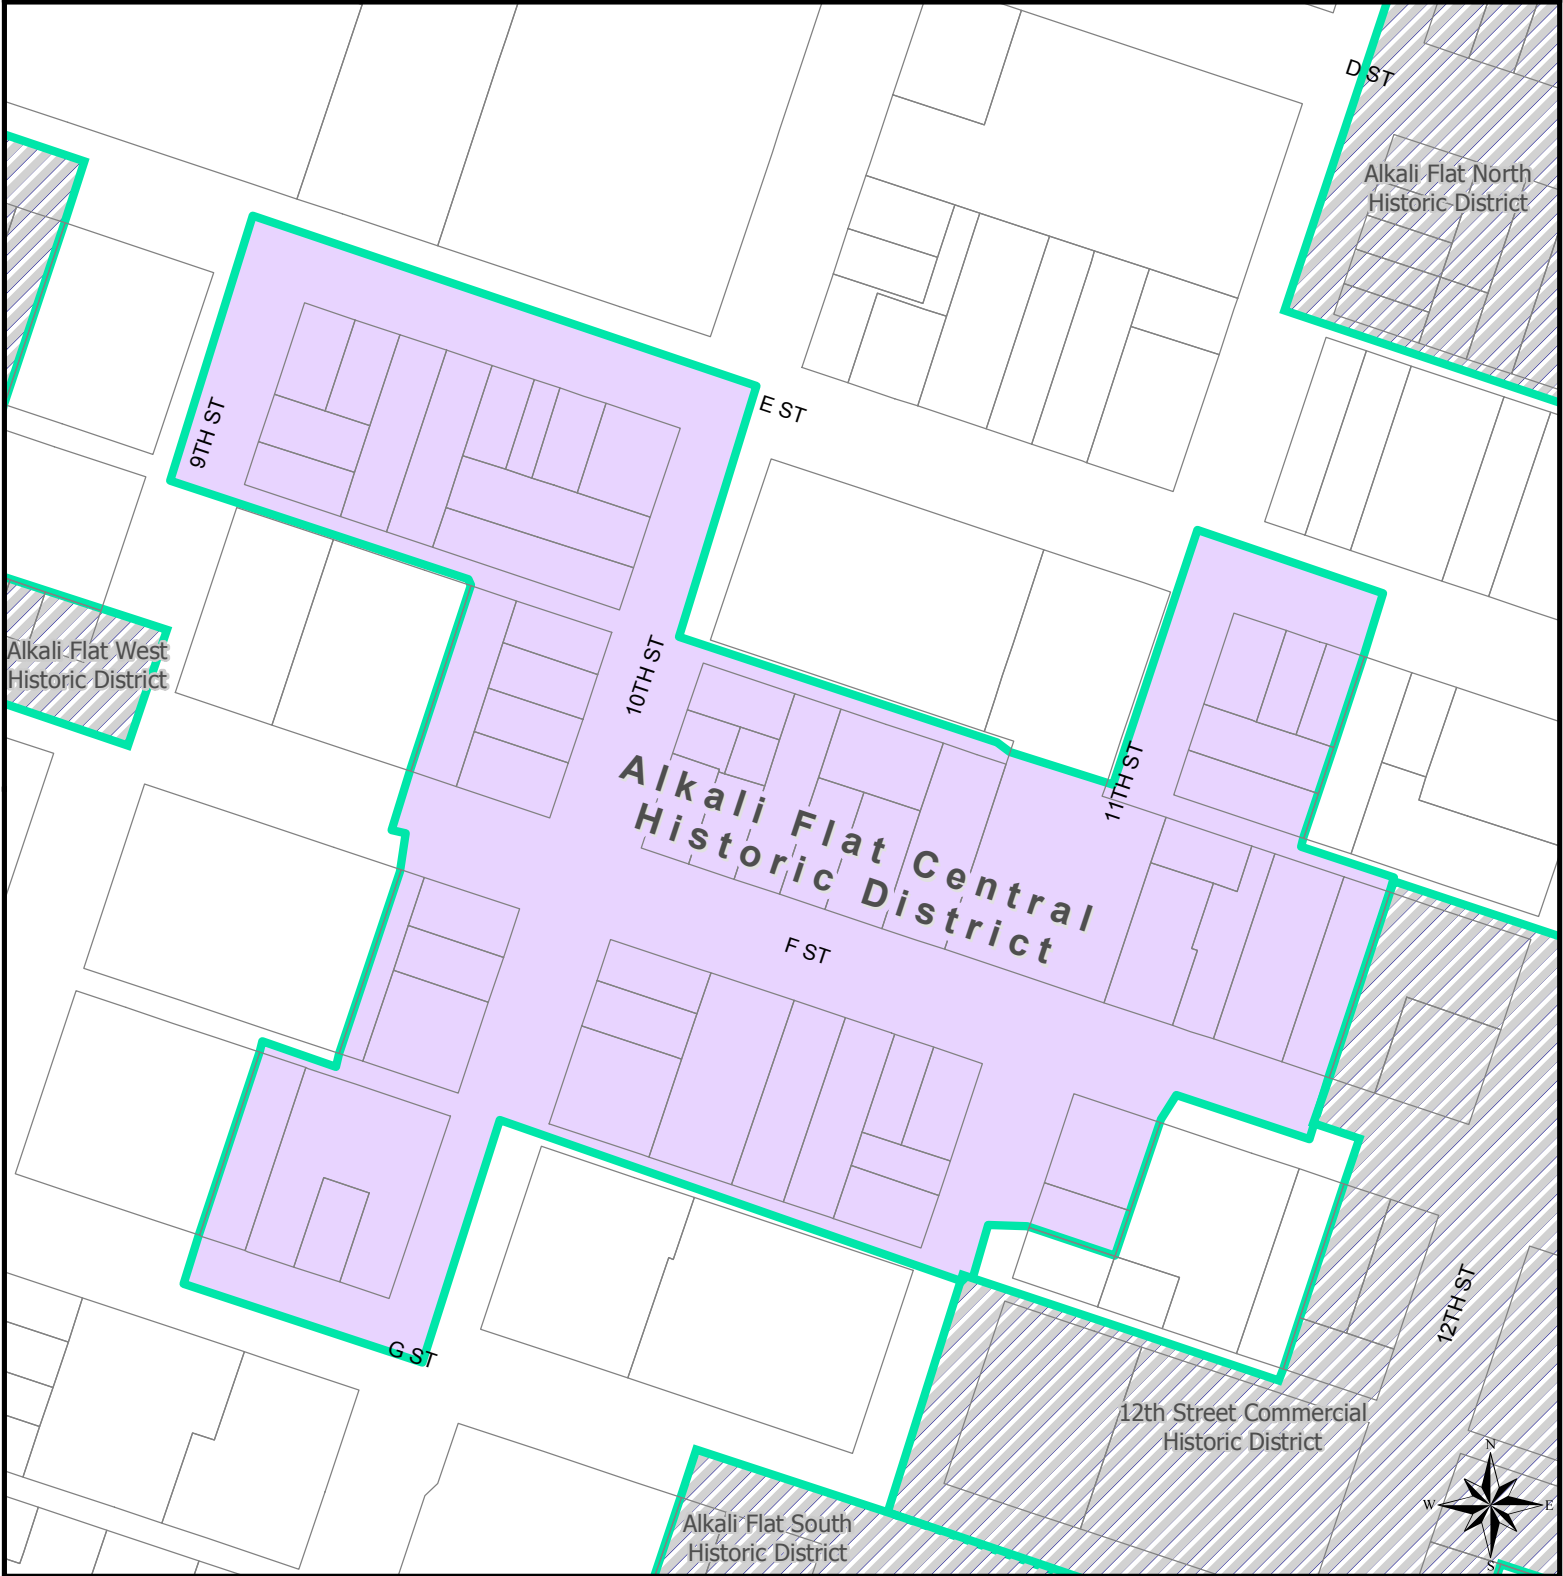

# City of Sacramento Historic Resources

Geographic Information System

## Alkali Flat Central Historic District

Ordinance # 2004-048 September 7th, 2004

-  Parcels
-  Alkali Flat Central
-  Other Historic Districts