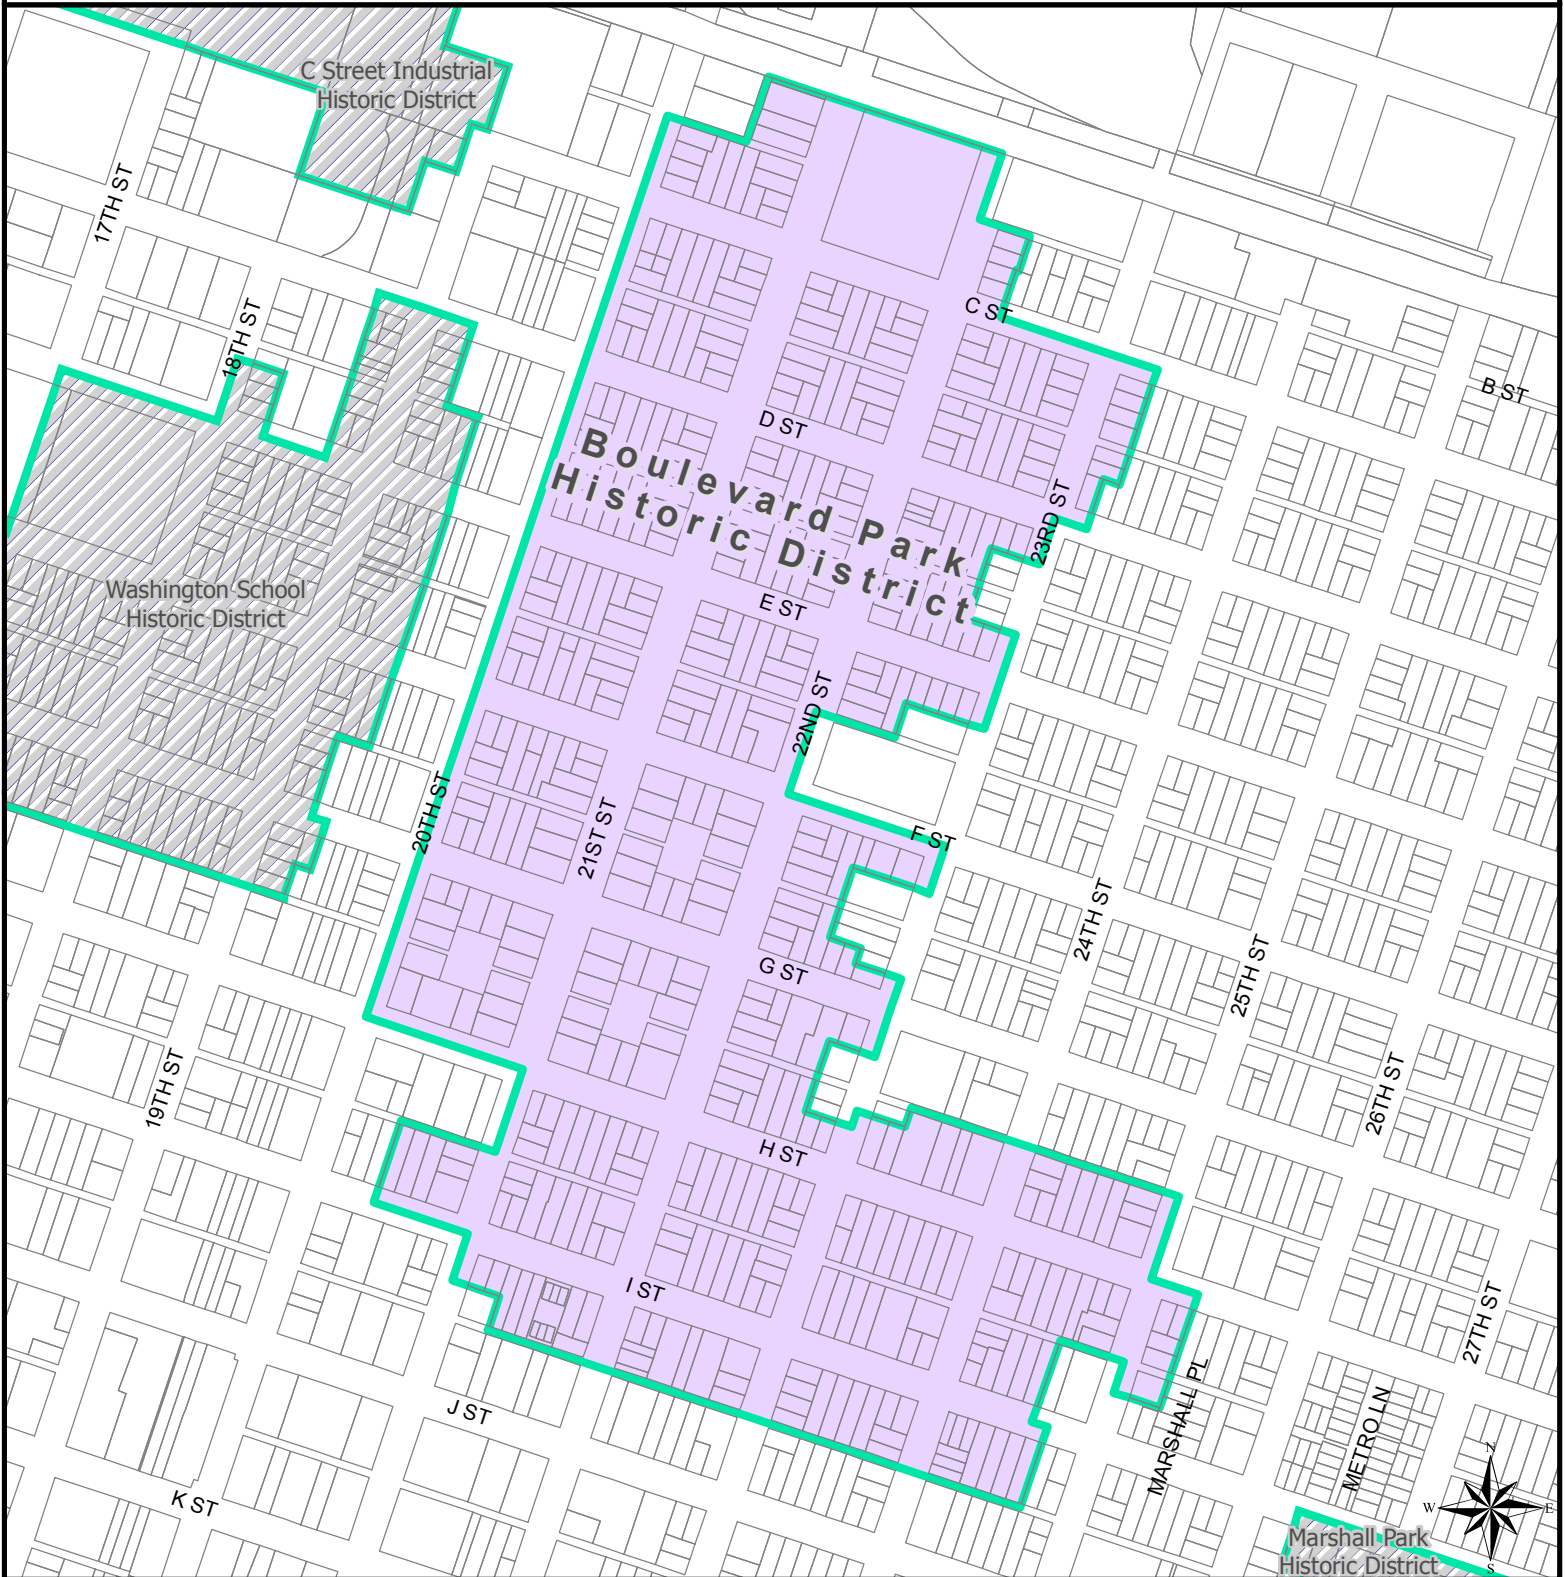

City of Sacramento Historic Resources

Boulevard Park Historic District

Ordinance # 85-076 July 30th, 1985

0 100 200 300 400
Feet

- Parcels
- Boulevard Park
- Other Historic Districts