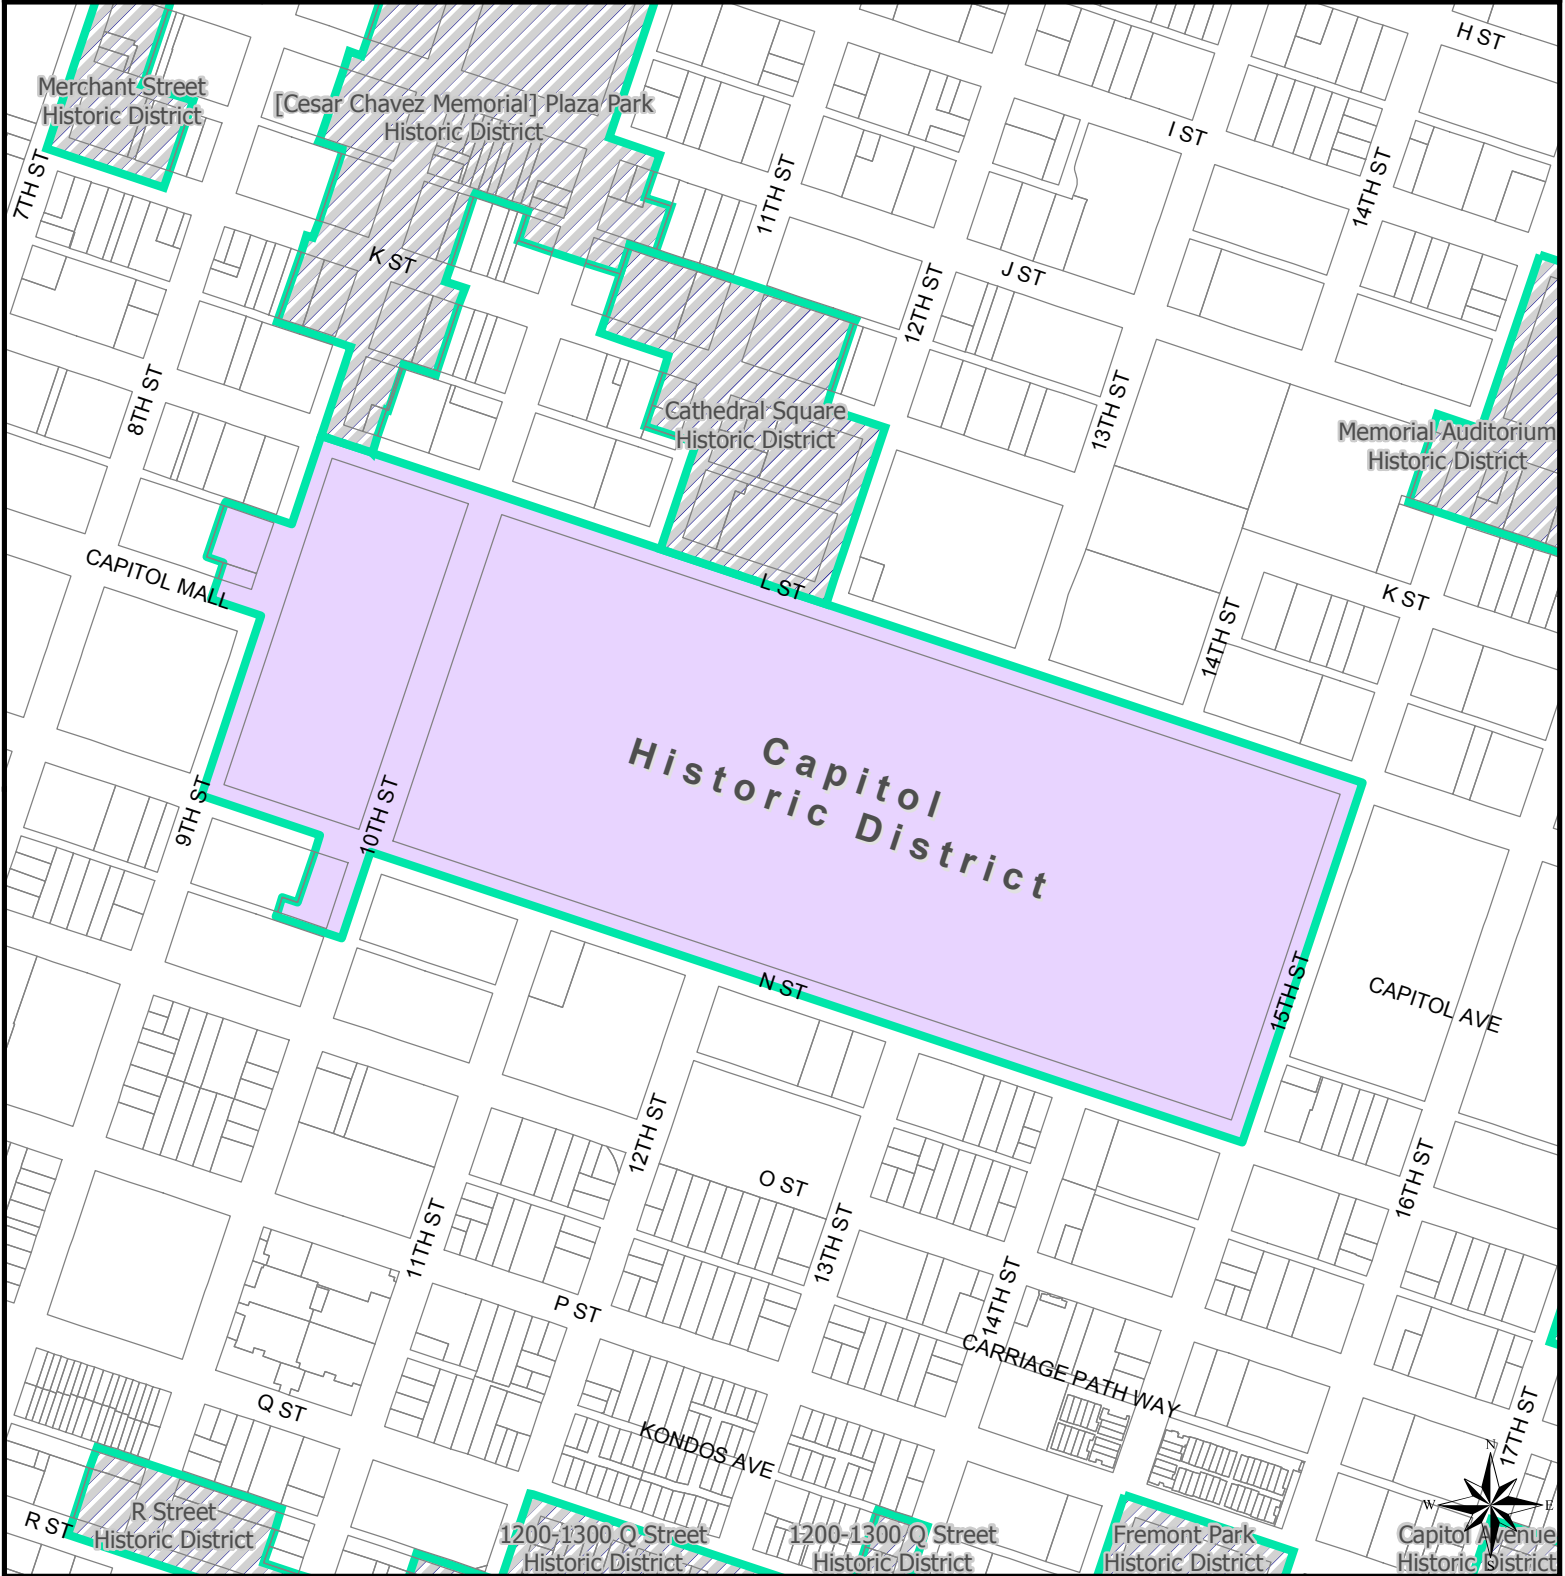

City of Sacramento Historic Resources

Geographic Information System

Capitol Historic District

Ordinance # 85-076 July 30th, 1985

0 100 200 300 400
Feet

- Parcels
- Capitol
- Other Historic Districts