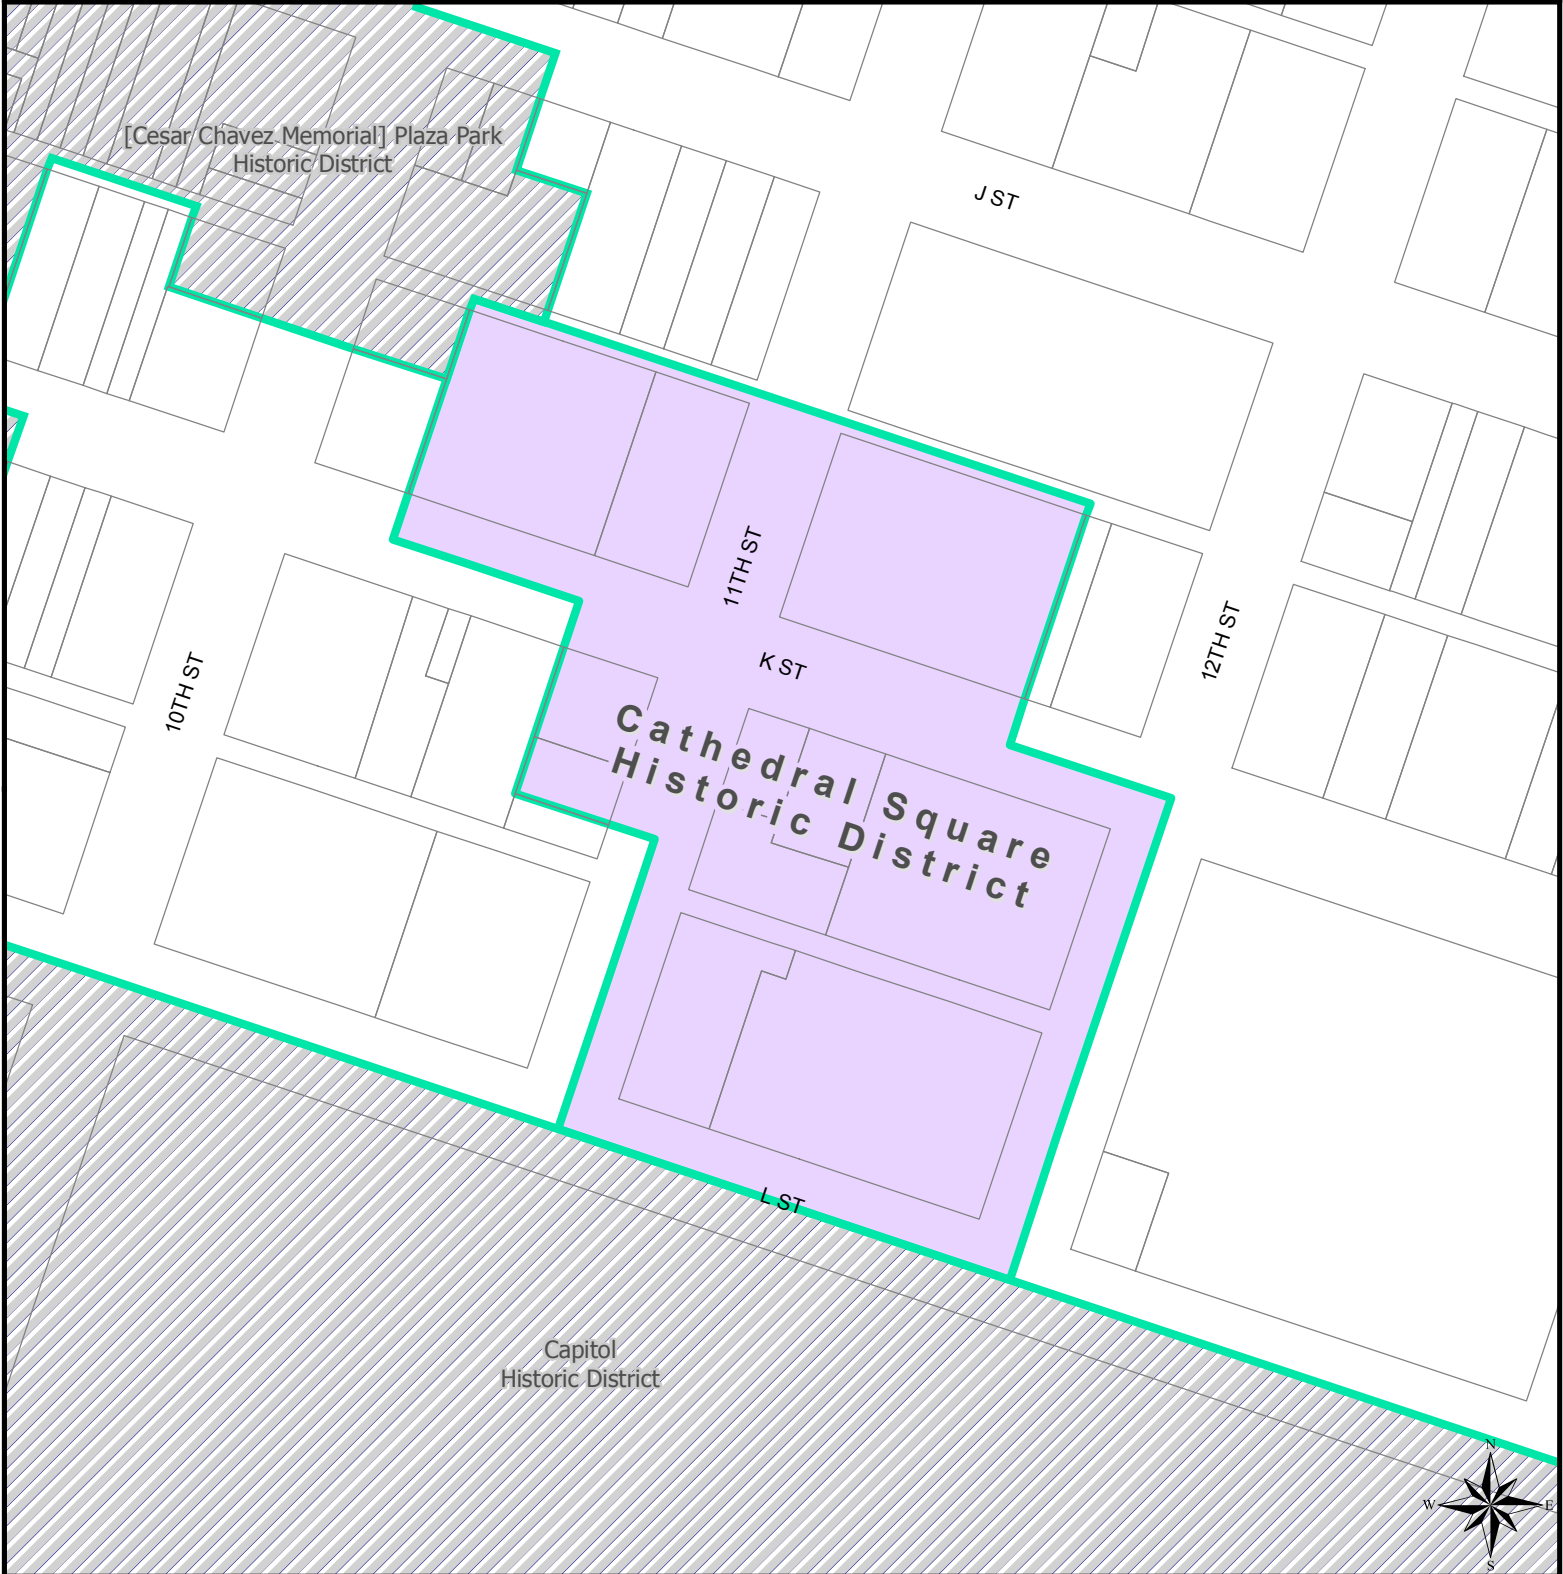

City of Sacramento Historic Resources

Geographic Information System

Cathedral Square Historic District

Ordinance # 85-076 July 30th, 1985

0 100 200
Feet

- Parcels
- Cathedral Square
- Other Historic Districts