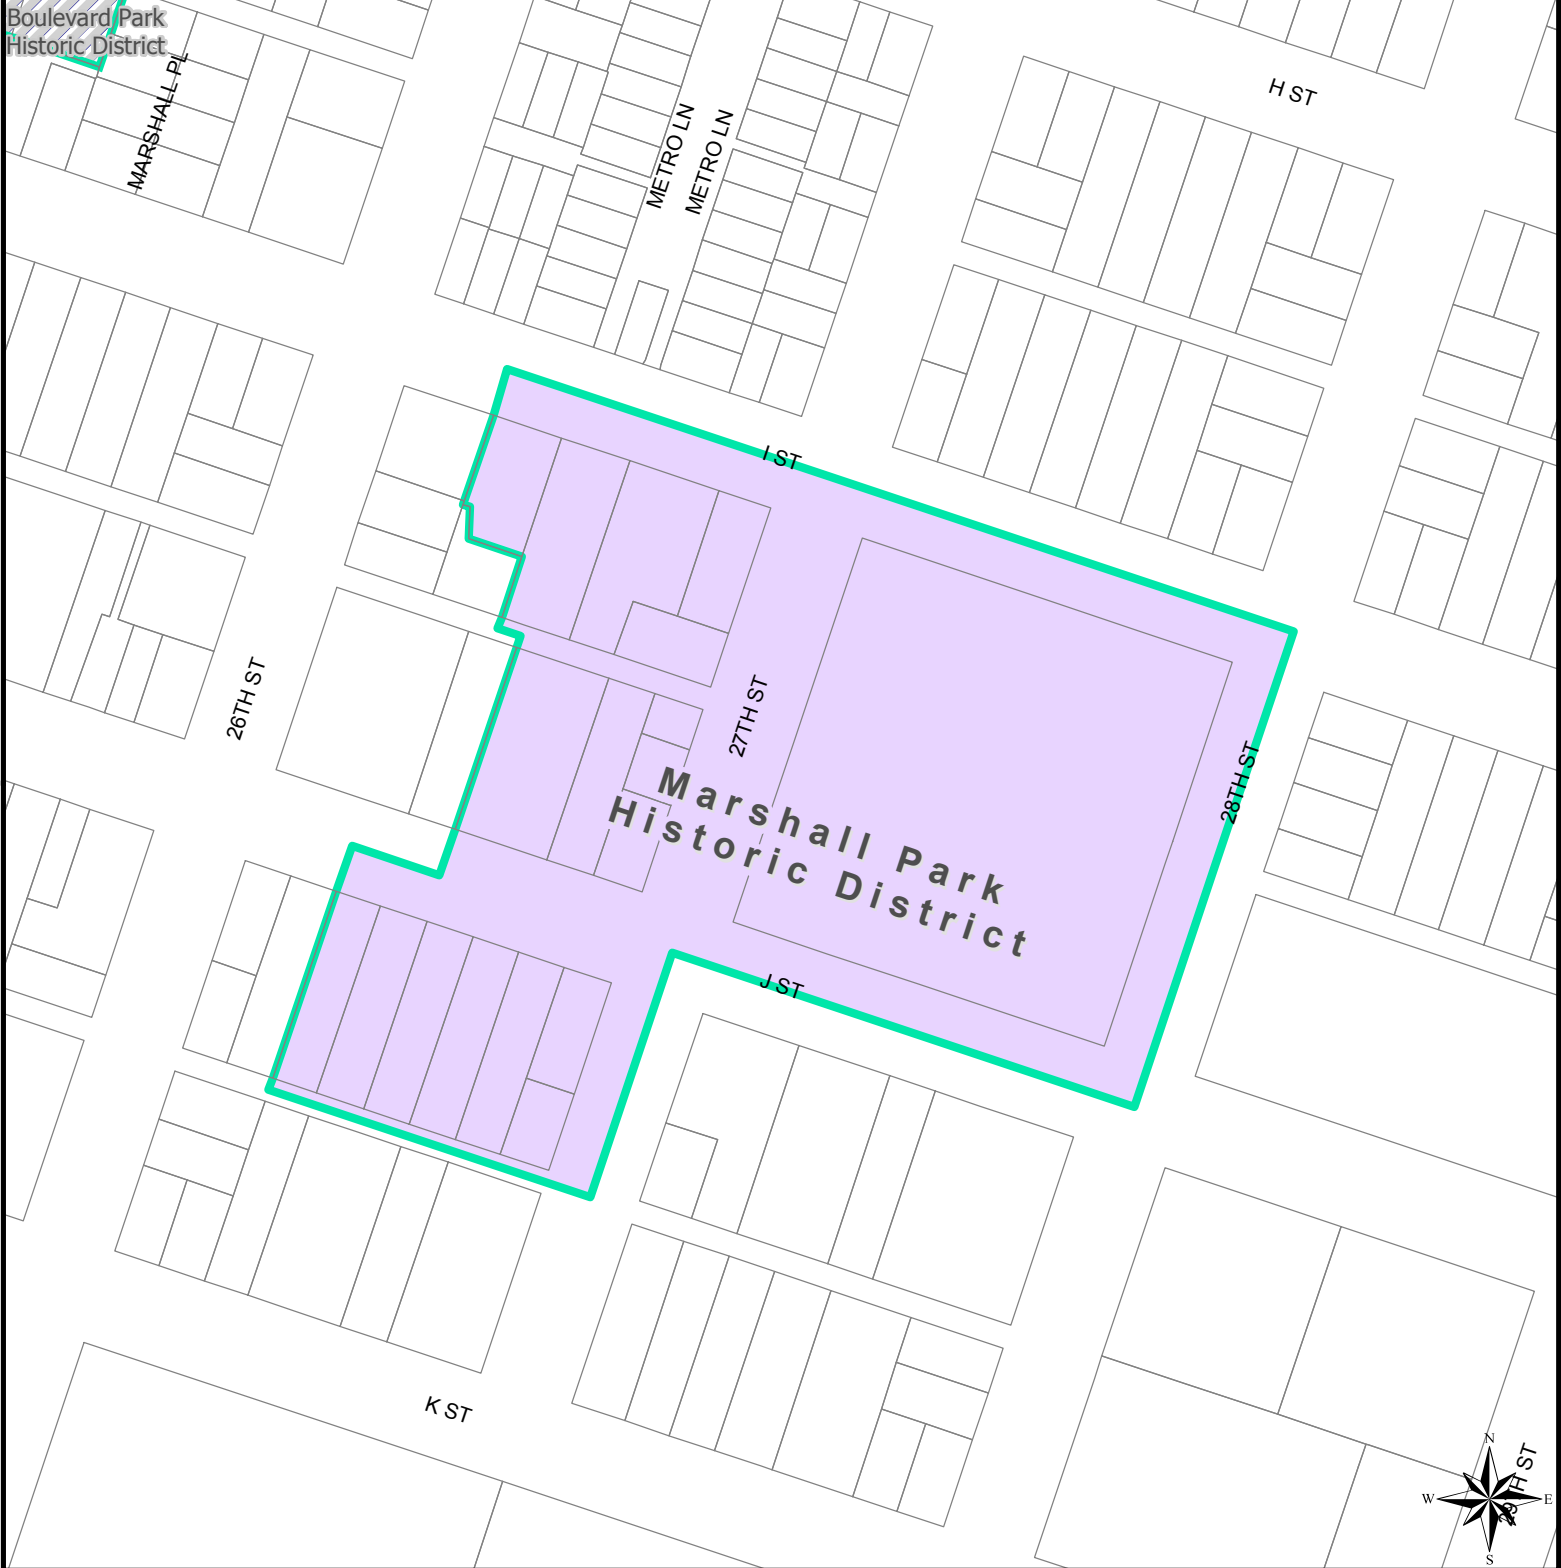

# City of Sacramento Historic Resources

Geographic Information System

## Marshall Park Historic District

Ordinance # 85-076 July 30th, 1985

-  Parcels
-  Marshall Park
-  Other Historic Districts