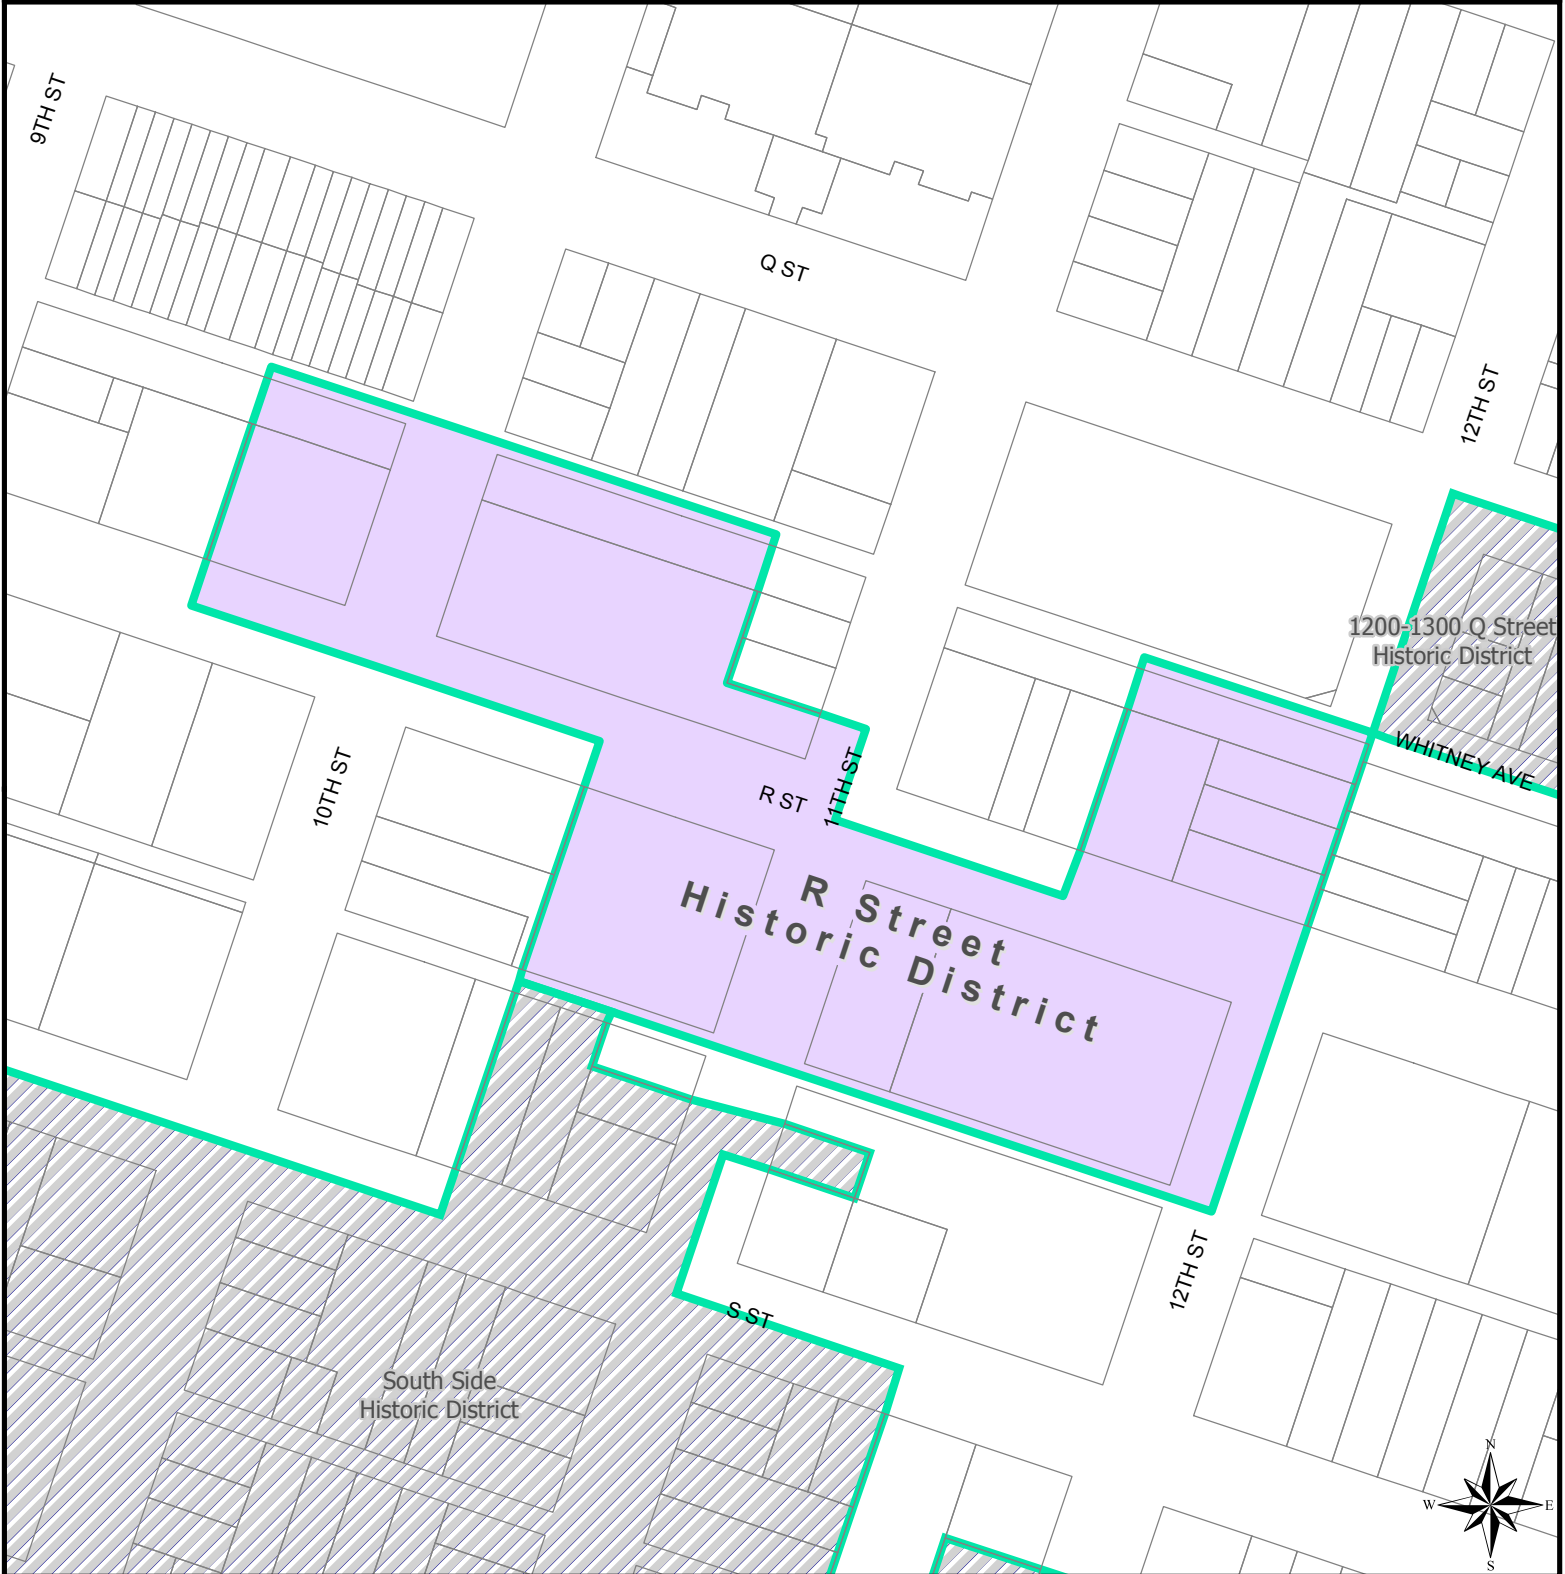

City of Sacramento Historic Resources

Geographic Information System

R Street Historic District

Ordinance # 85-076 July 30th, 1985

0 100 200
Feet

- Parcels
- R Street
- Other Historic Districts