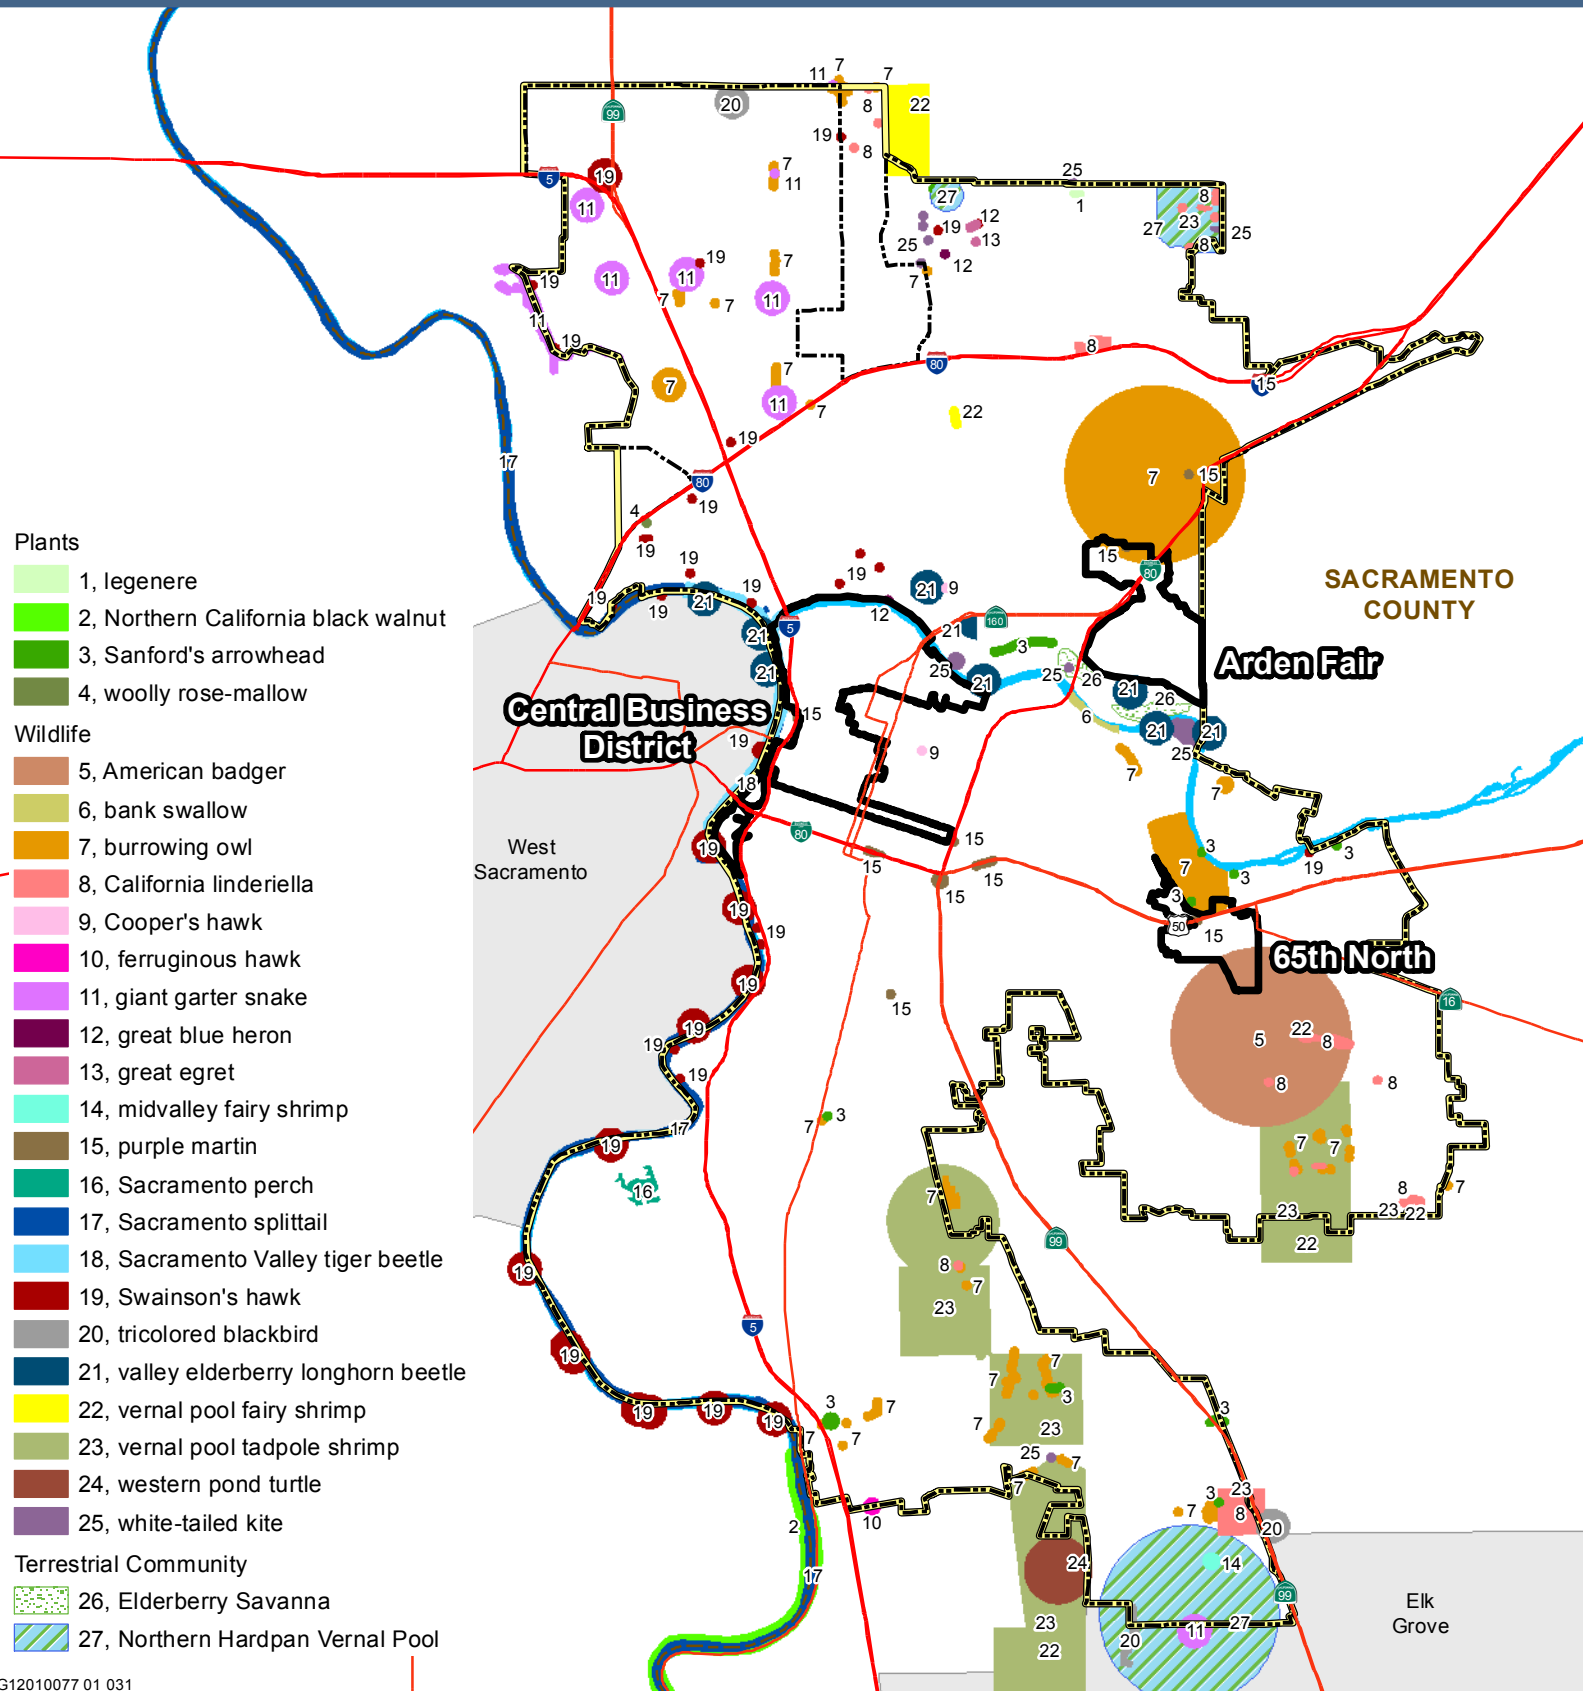

Legend

Farmed Wetlands	Seasonal Wetlands	Highways
Lakes and Ponds	Tidal Salt, Brackish Freshwater Marsh	Policy Area
Open Water	Riparian Woodland	City Limits
		County Boundary

0 1 2 Miles

G12010077 01 031

Data Source: City of Sacramento, 2012, and CNDDB, 2013