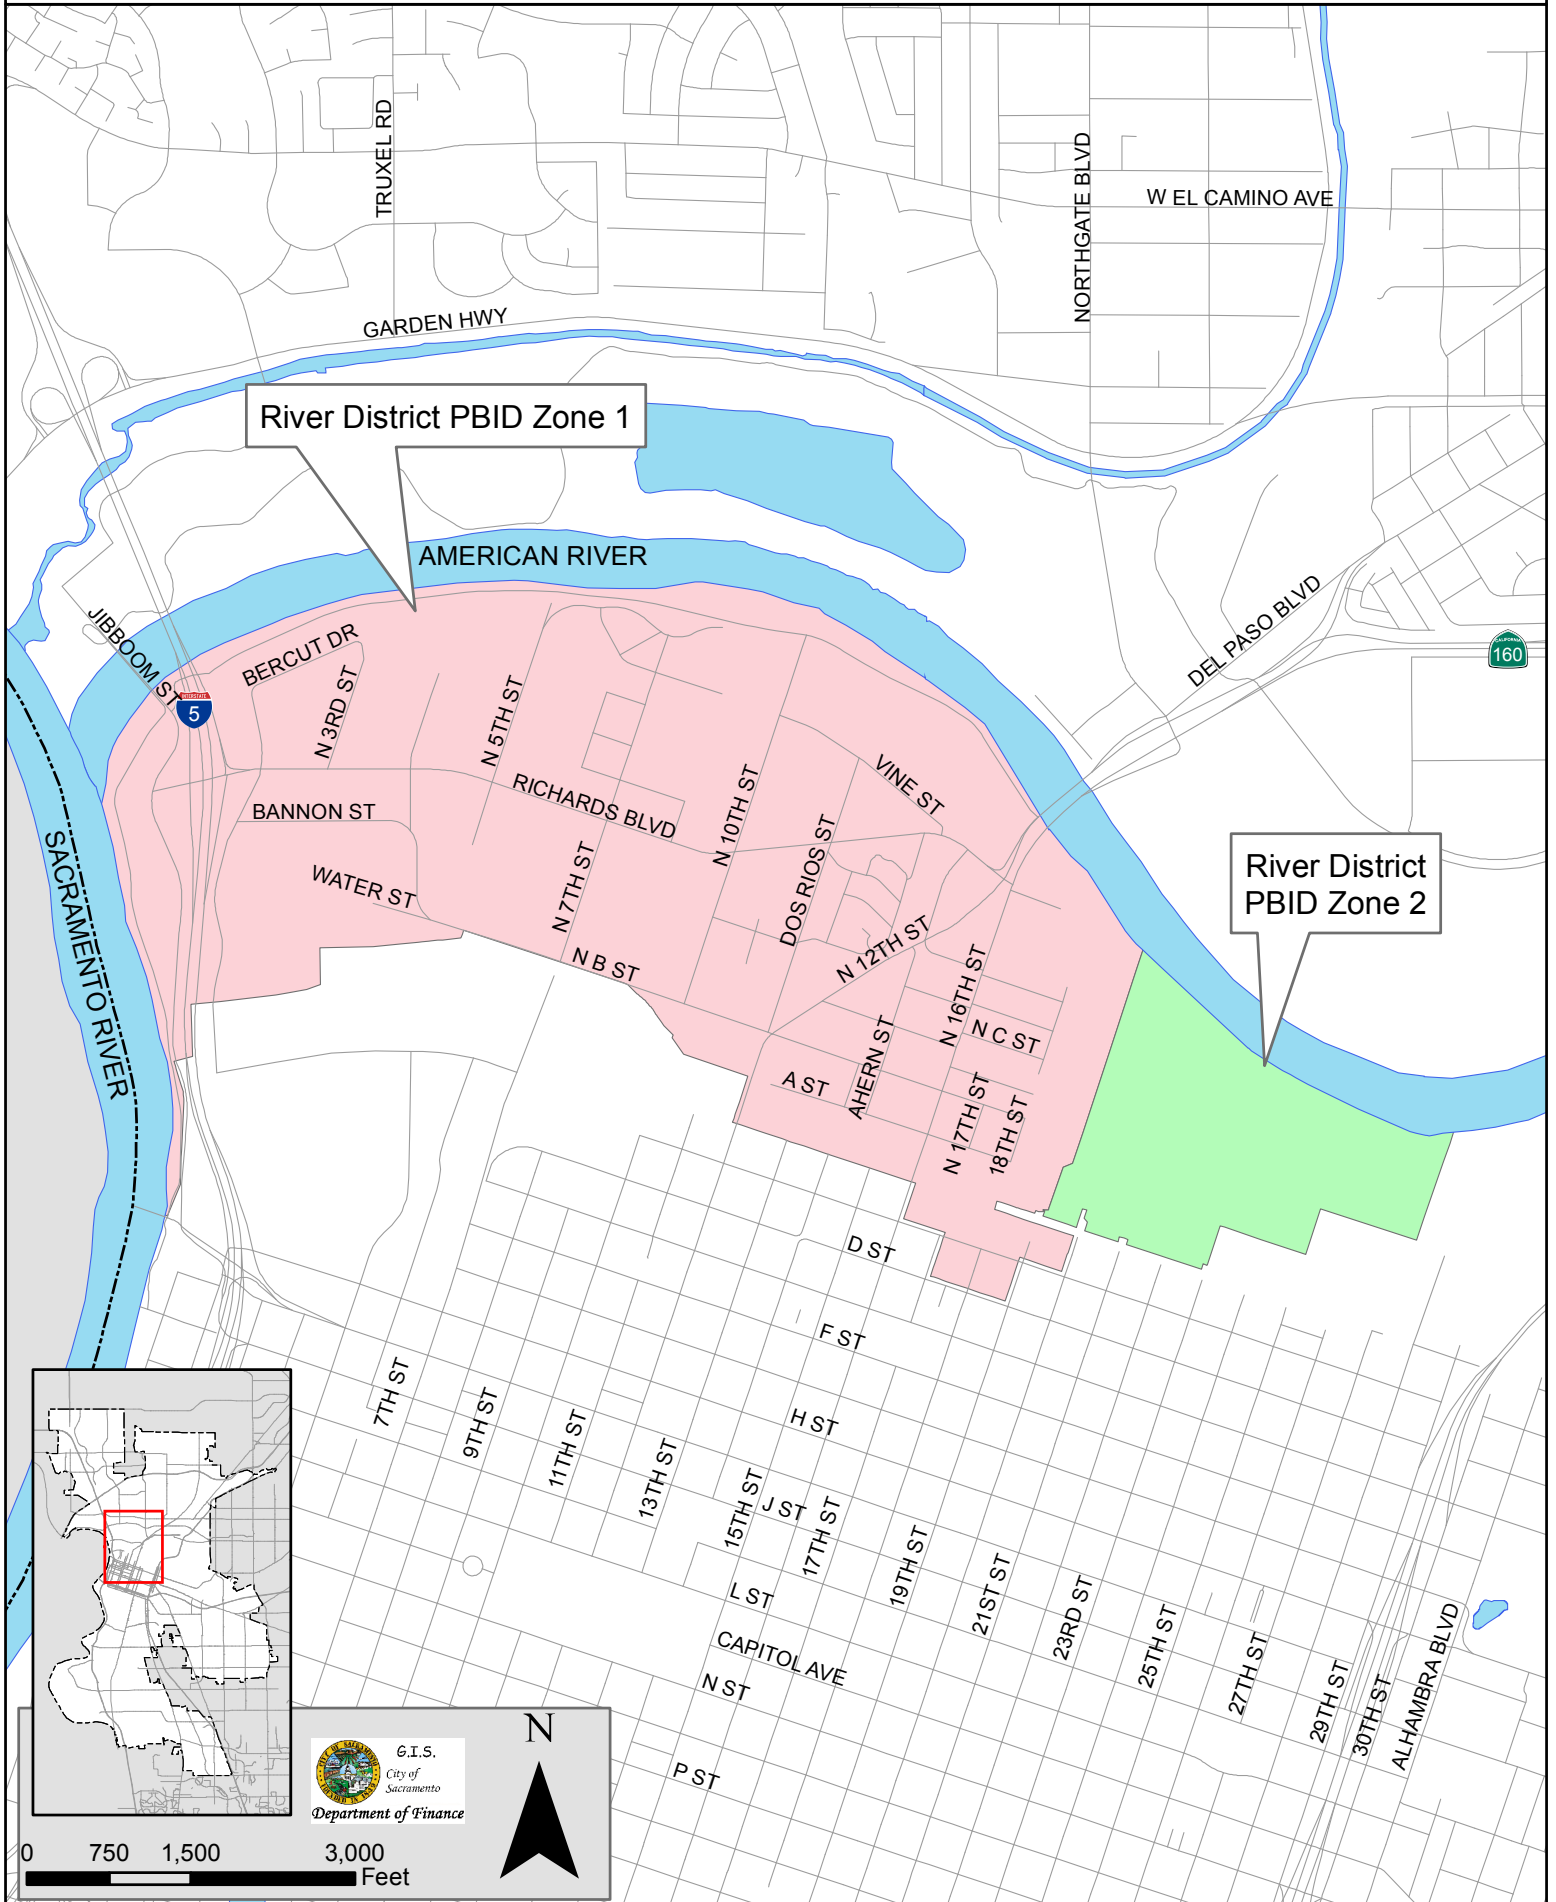

River District Property Business Improvement District No. 2014-01

River District PBID Zone 1

River District PBID Zone 2

0 750 1,500 3,000 Feet