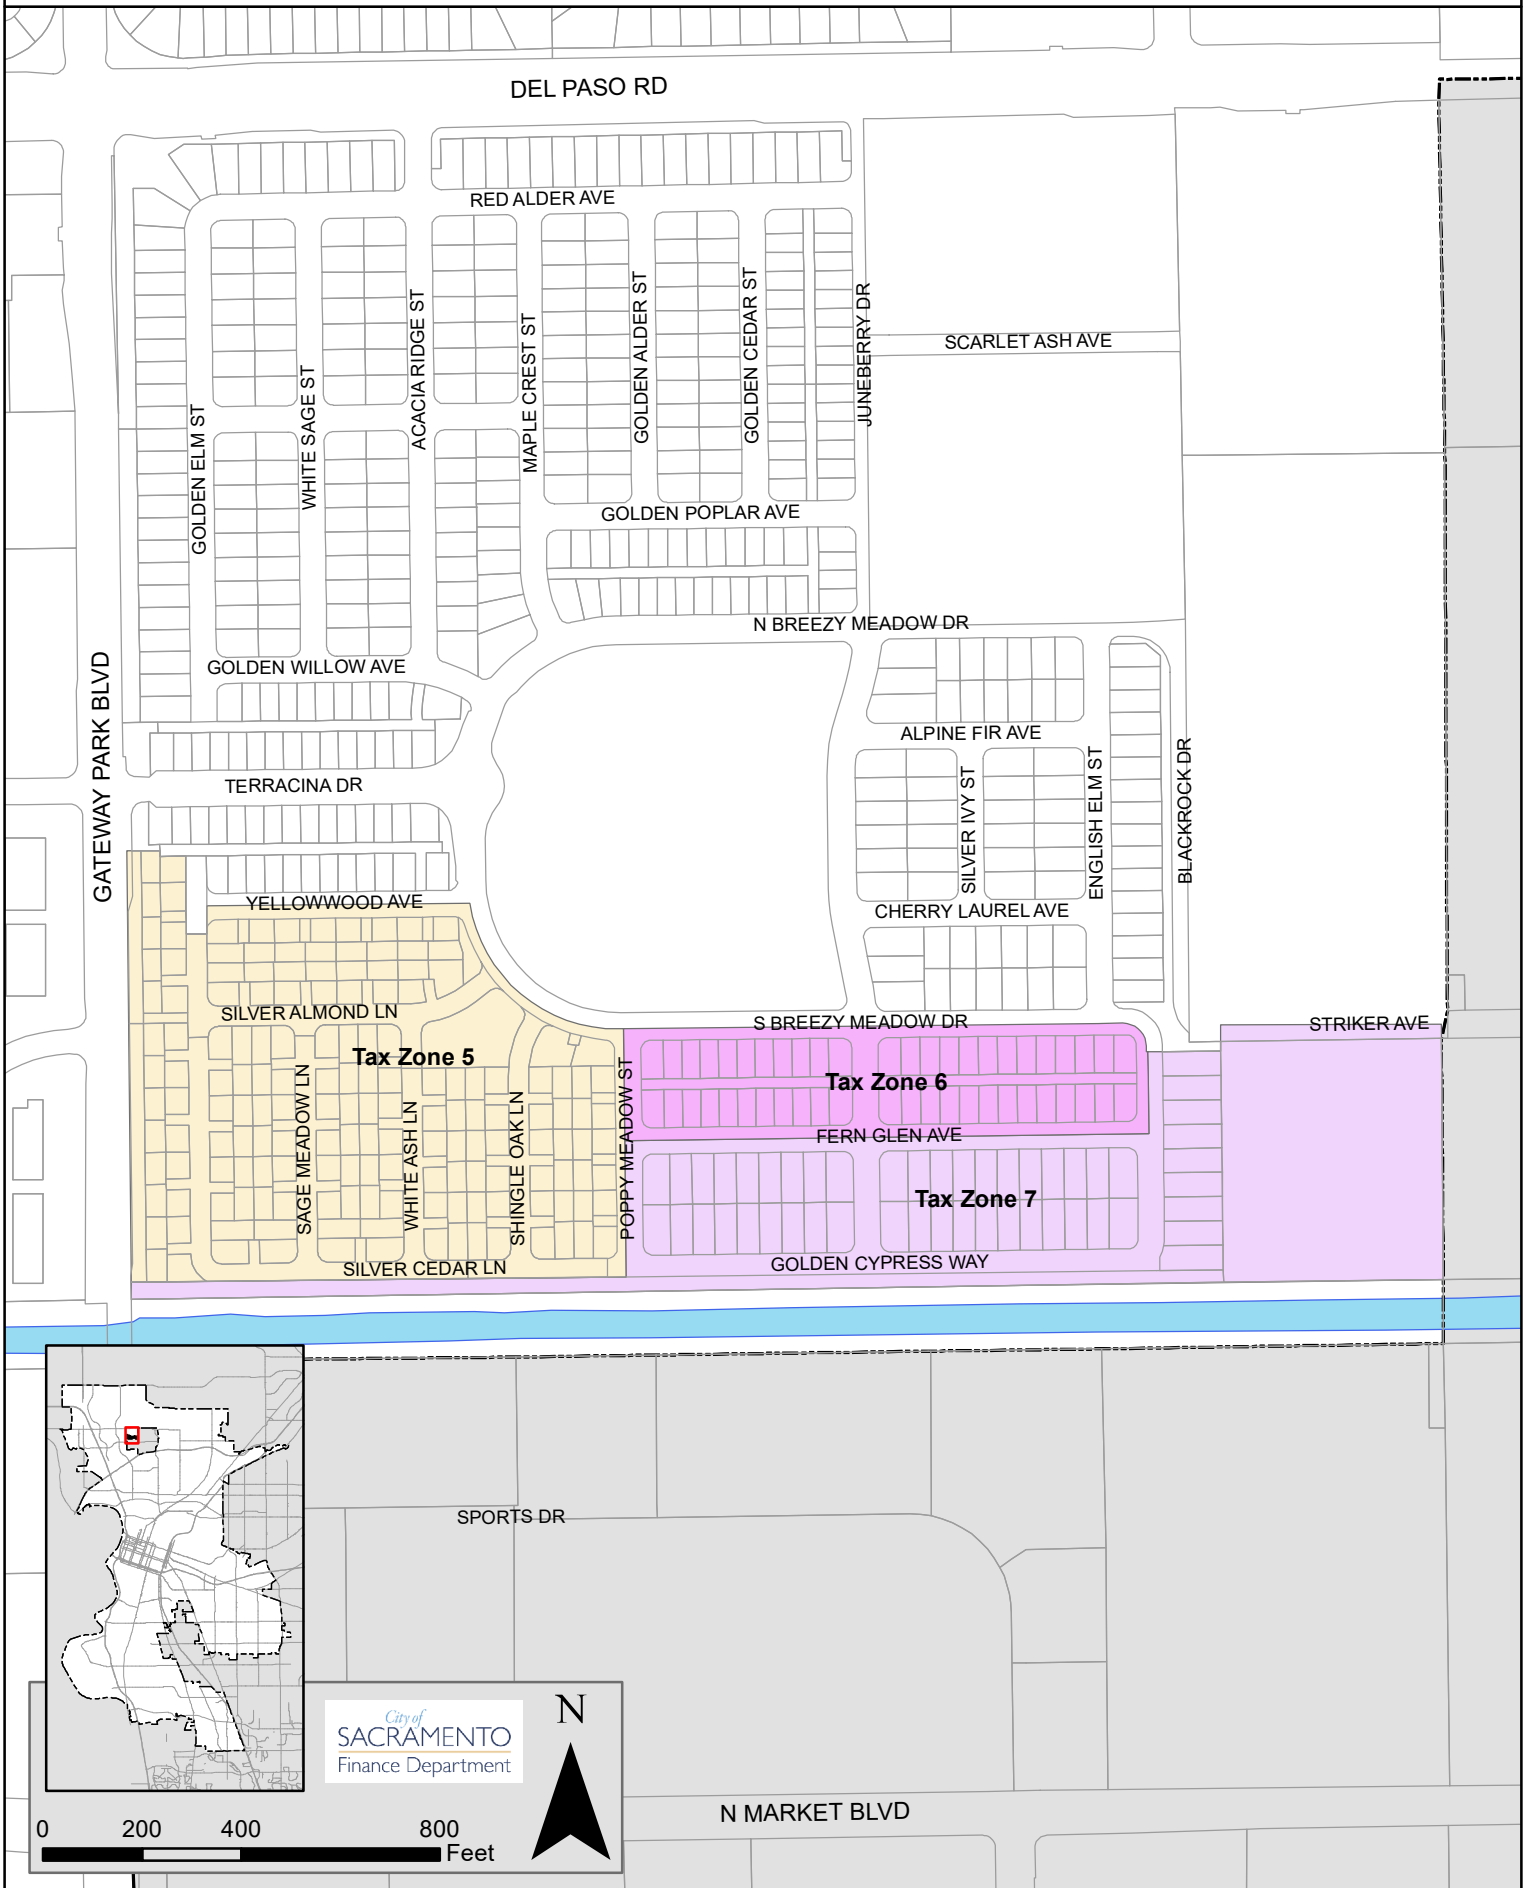

Natomas Meadows CFD No. 2007-01 (Improvement Area 2)

City of
SACRAMENTO
Finance Department

N

0 200 400 800 Feet