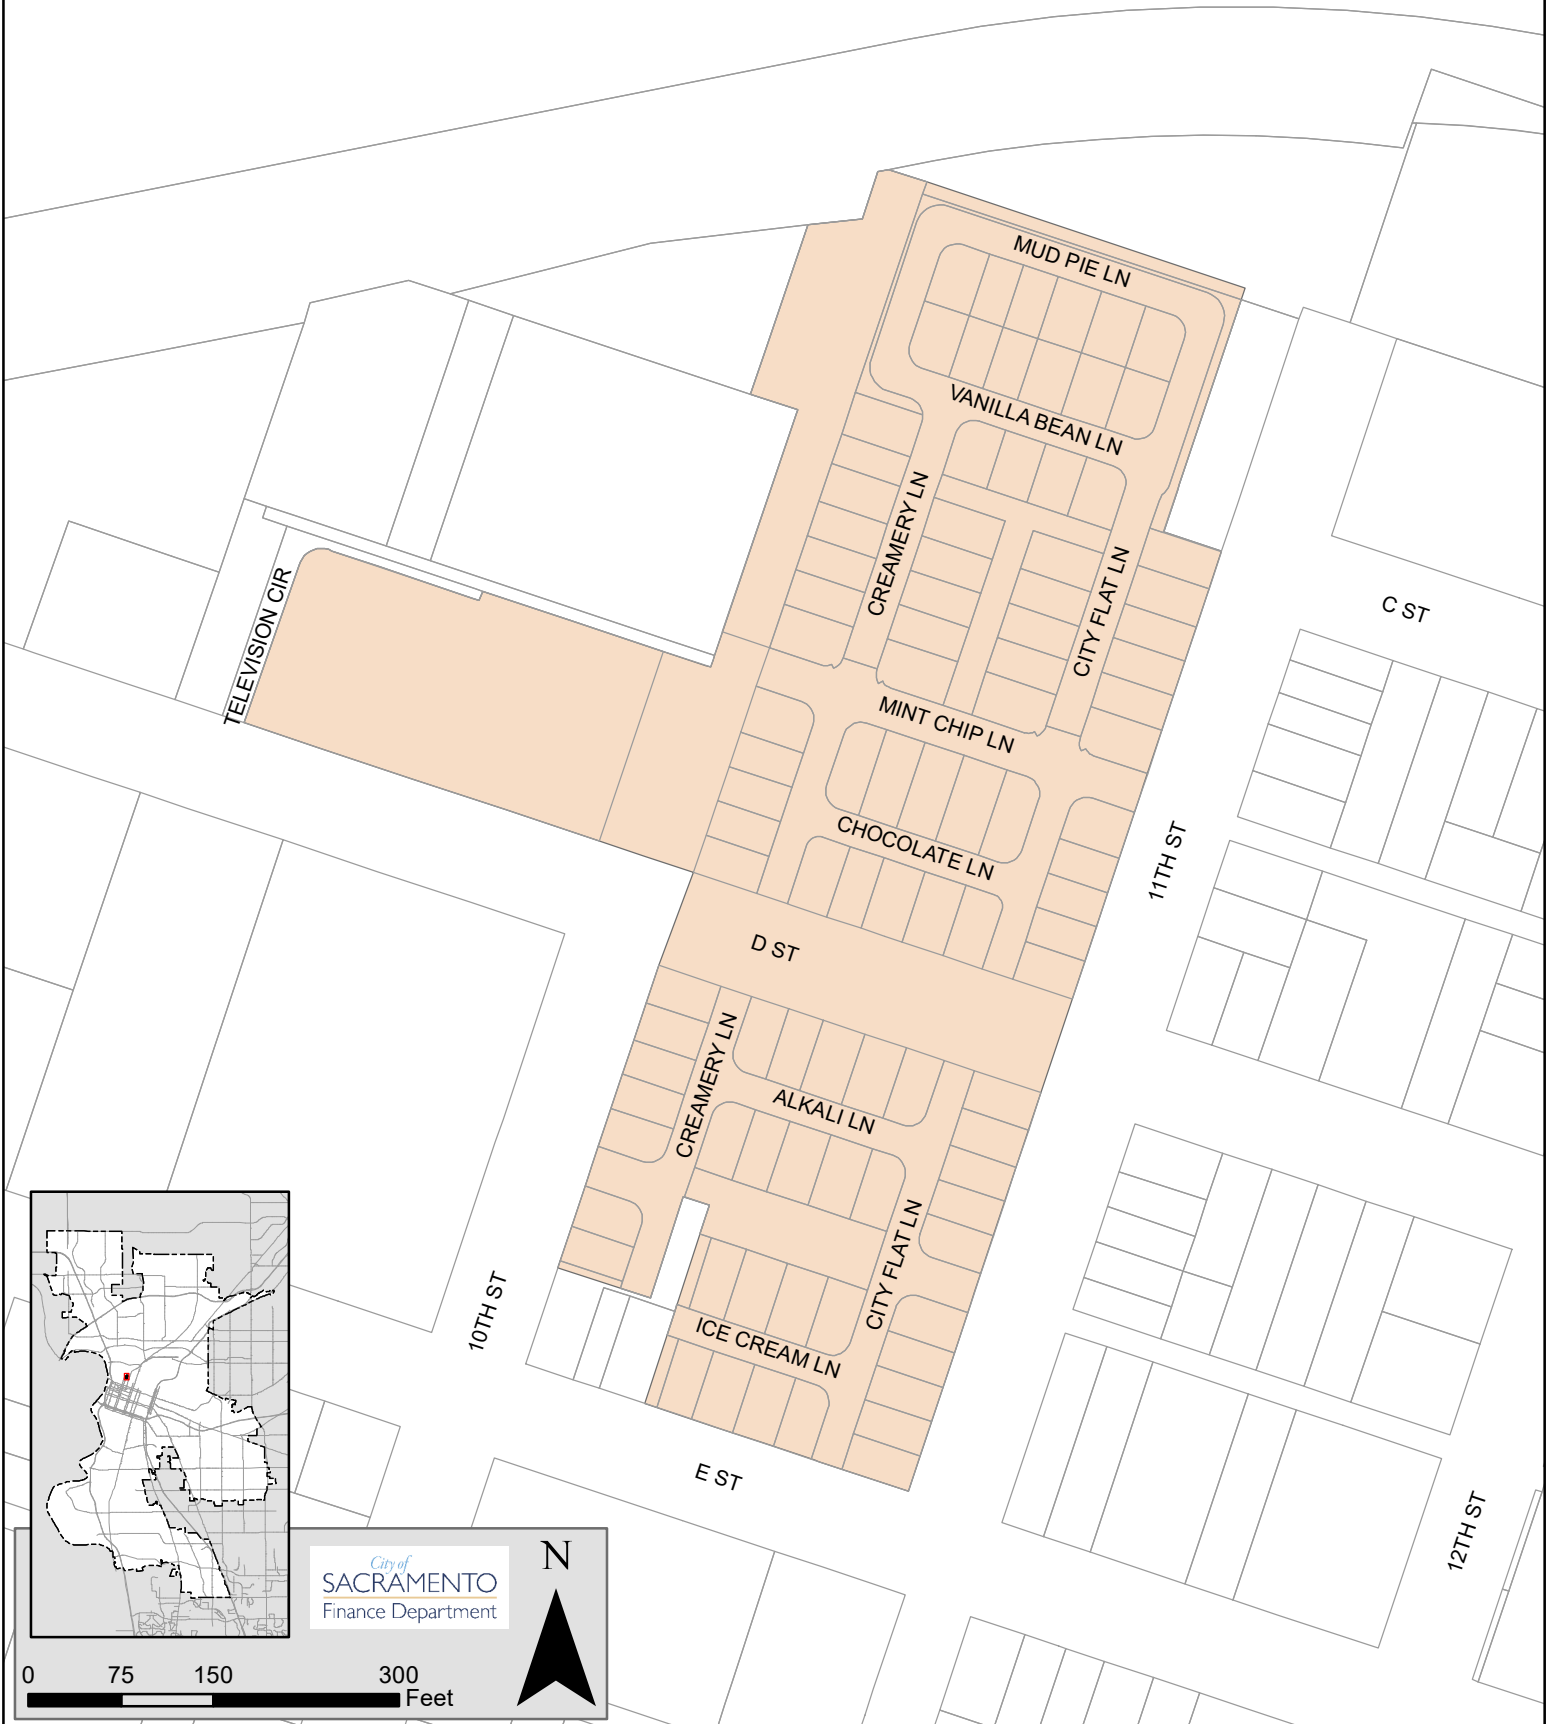

Creamery CFD No. 2015-02

City of
SACRAMENTO
Finance Department

N

0 75 150 300
Feet