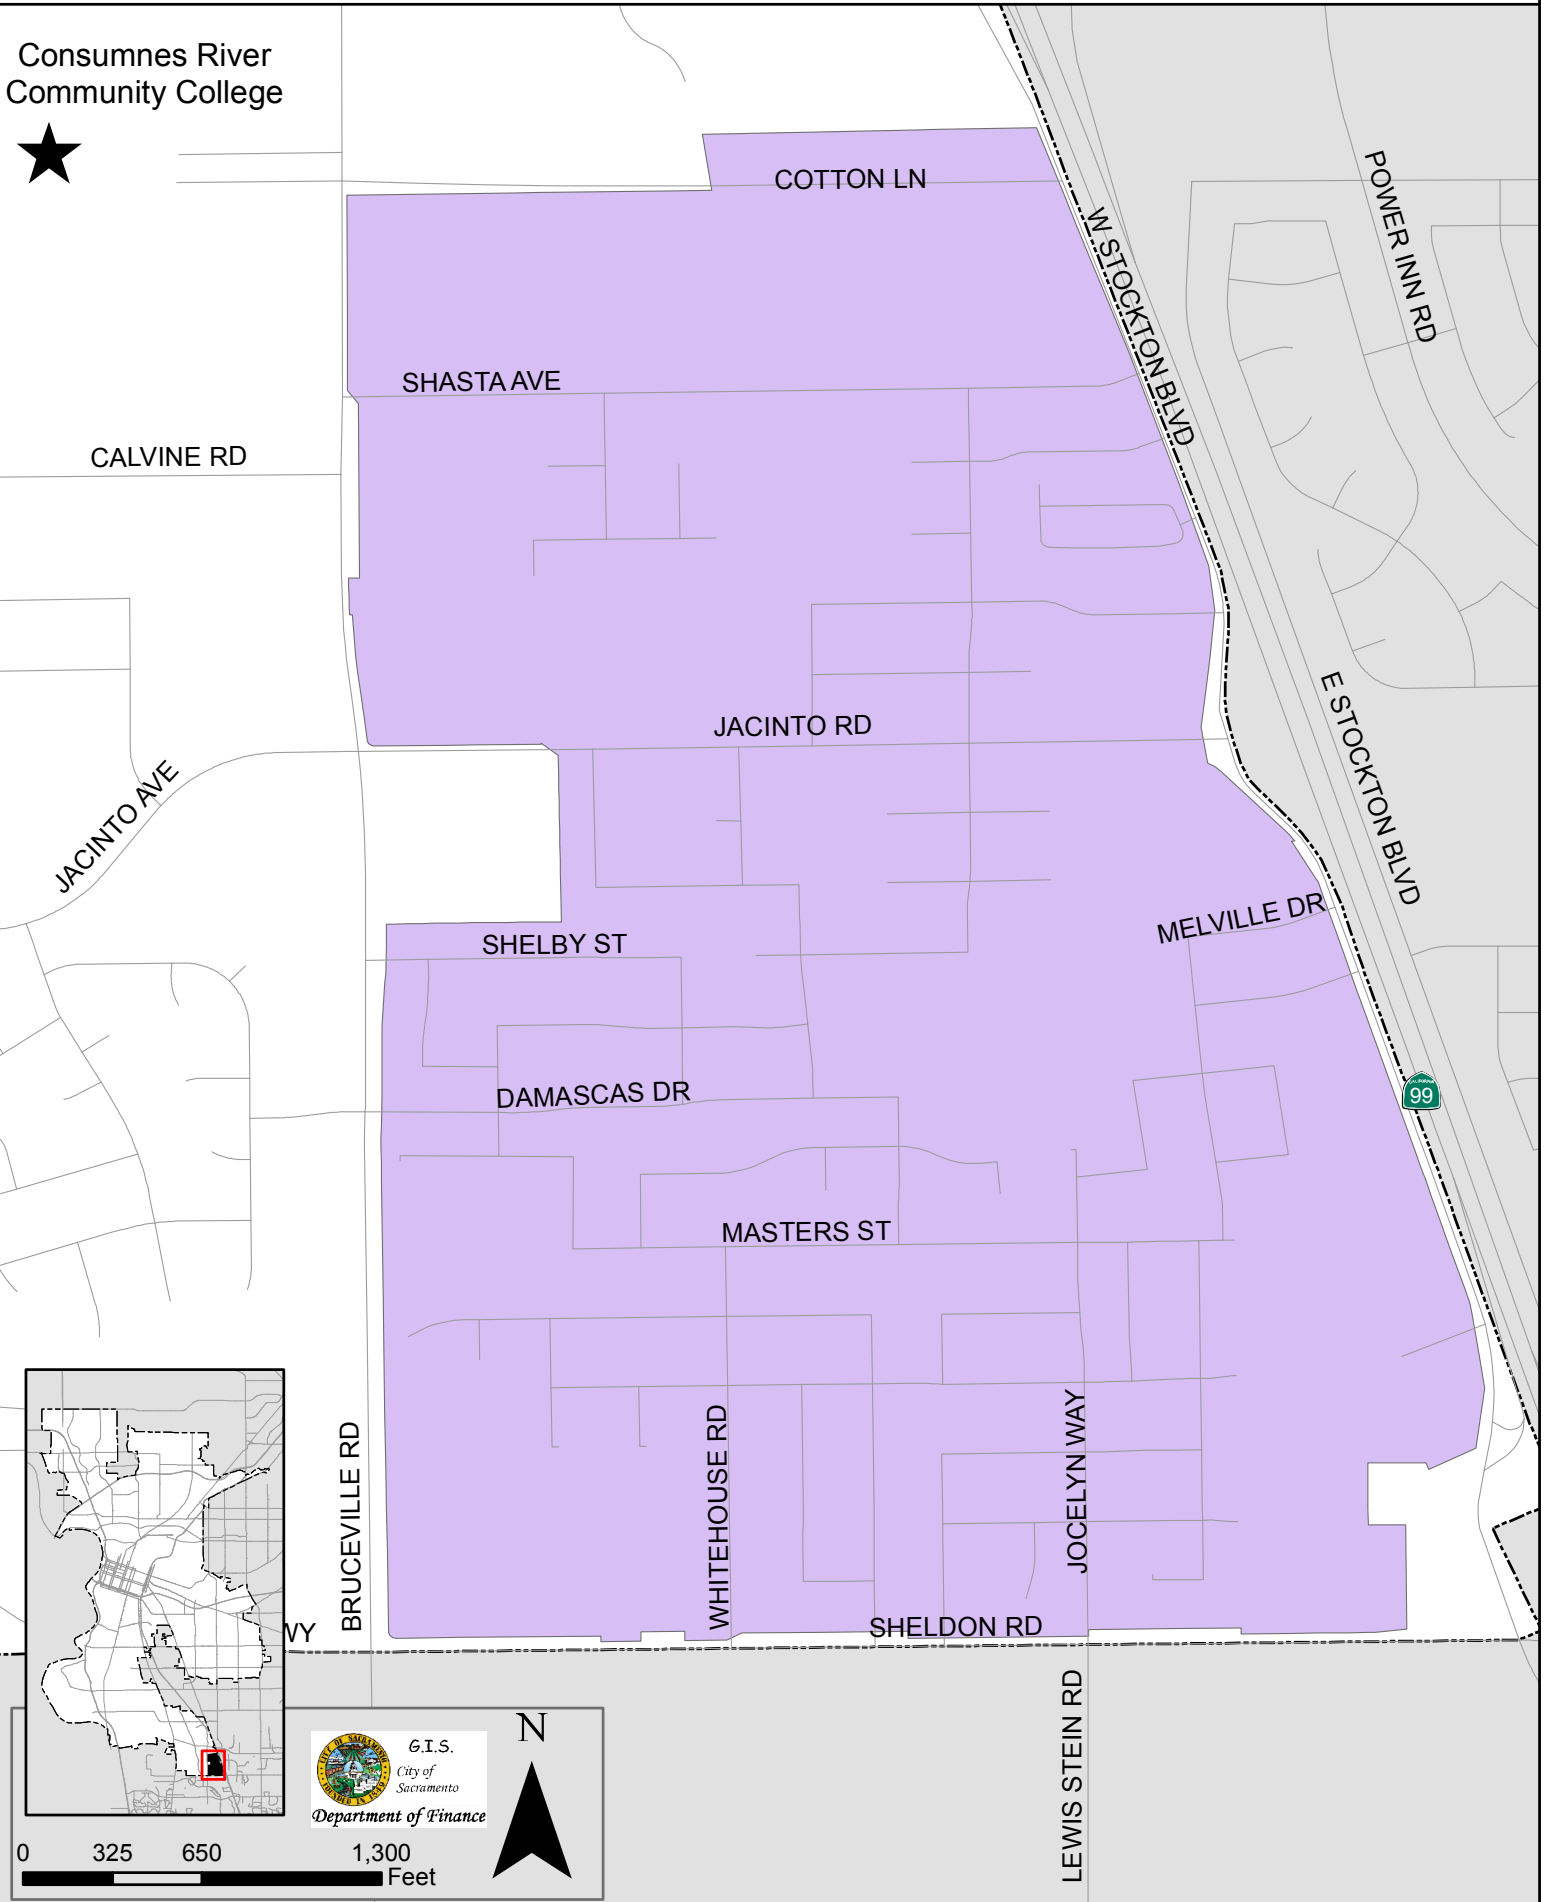

# Jacinto Creek Planning Fee District

Consumnes River  
Community College

CALVINE RD

COTTON LN

SHASTA AVE

JACINTO RD

SHELBY ST

DAMASCAS DR

MASTERS ST

WHITEHOUSE RD

SHELDON RD

JOCELYN WAY

LEWIS STEIN RD

BRUCEVILLE RD

W STOCKTON BLVD

POWER INN RD