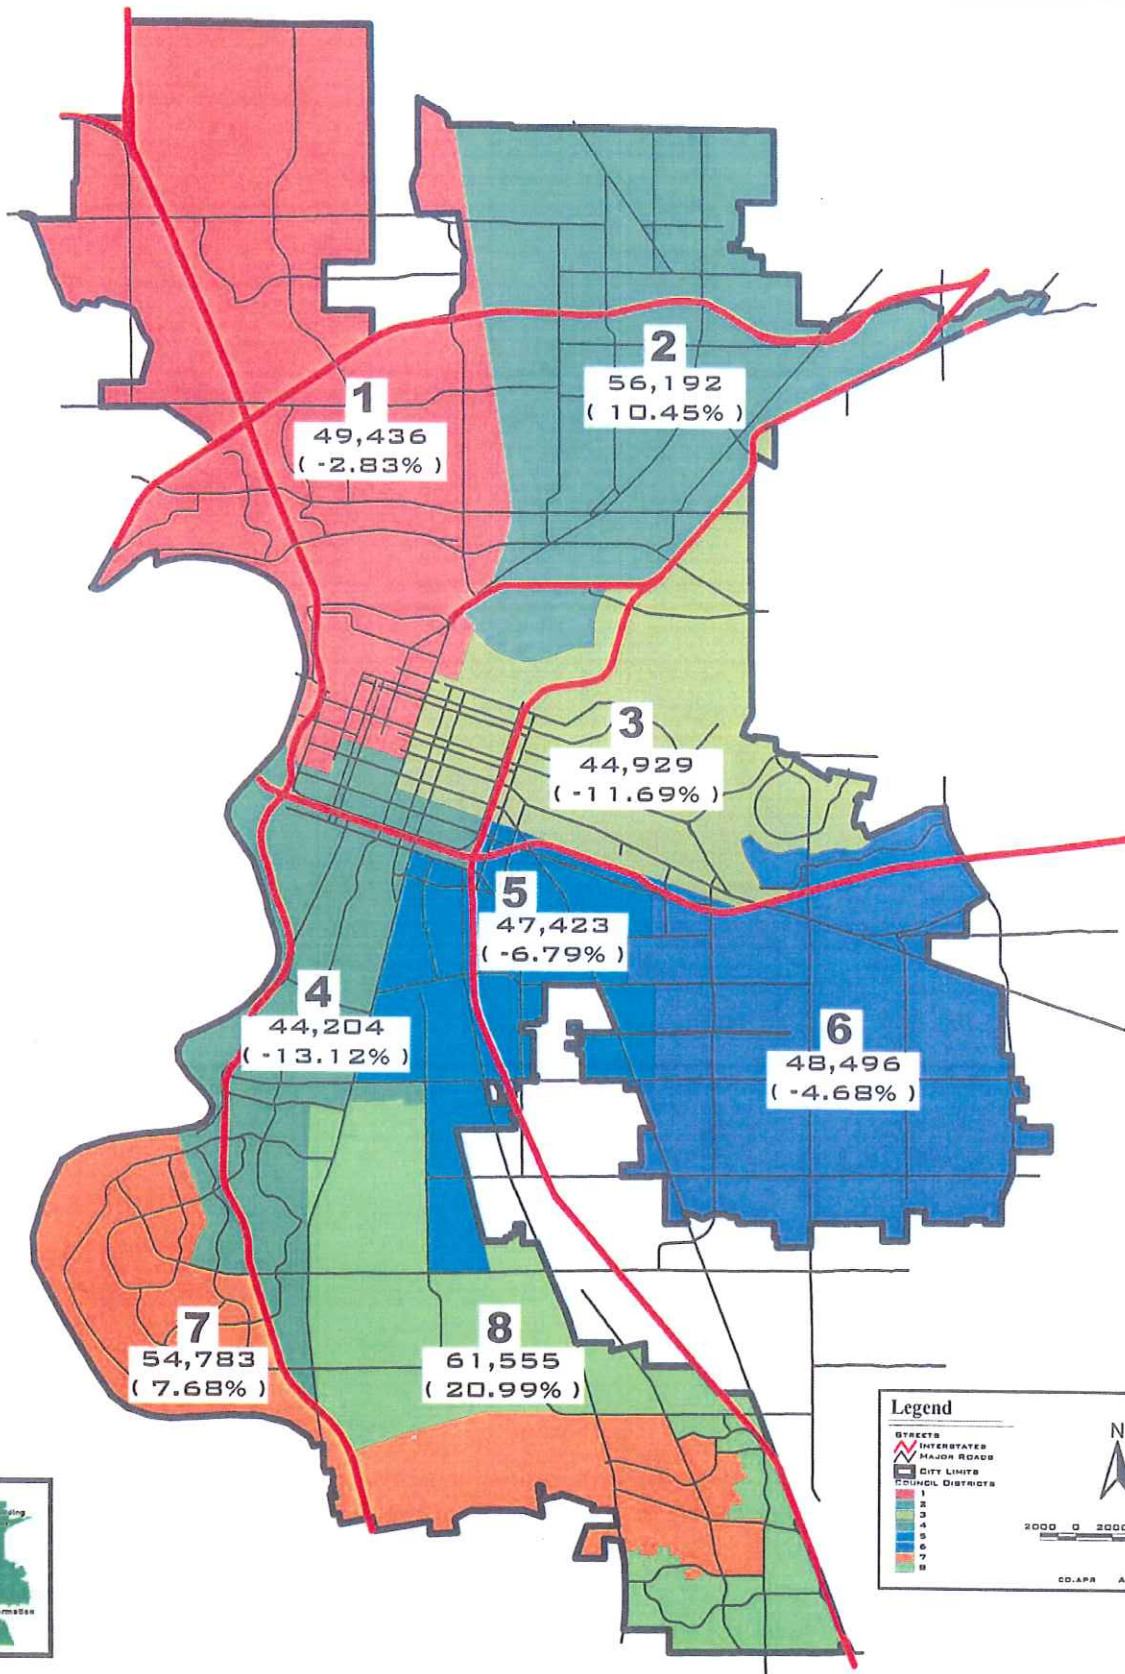

1991

City of Sacramento

Council Districts with 2000 populations

Legend

- STREETS
- INTERSTATES
- MAJOR ROADS
- CITY LIMITS
- COUNCIL DISTRICTS

1
2
3
4
5
6
7
8

N

2000 0 2000 4000 FEET